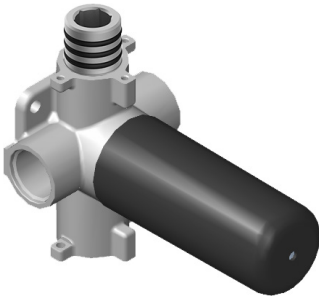

SHOWER
Canterbury M-Series Thermostatic
Shower System - Shower with
Handshower
GS2.022WD-LM15C2

GRAFF®

Information

- 3/4" thermostatic valve and trim
- 3/4" 2-way diverter valve
- 8" showerhead with 11" wall-mounted shower arm
- Showerhead features no-clog, easy-clean spray nozzles
- Handshower set with wall bracket and 59" hose
- Optional extension kit on page 499
- Flow rates: showerhead ≤ 1.8 max gpm, handshower ≤ 1.5 max gpm
- ADA
- CALGreen

G-8006

M-Series

3/4" Concealed Thermostatic Rough Valve

Product Features

- 12.9 gpm @ 60 psi
- 3/4" universal inlets
- Built-in service stops
- Stacking outlet feature
- Complete serviceability from front of all units
- Supplied with protective plastic cover
- CalGreen compliant dependent on functions

www.graff-faucets.com | phone: 800-954-4723

SHOWER
Two-Way Diverter Volume Control
Valve WITH Off Function and Pass-
Through
G-8052

GRAFF®

Information

- 11.7 gpm @ 60 psi
- 3/4" universal inlets/outlets with female threads
- Operates one function at a time
- Stacking inlet and pass-through port feature
- Supplied with protective plastic cover
- CALGreen compliant depending on functions

G-8052 M-Series
2-Way Diverter Volume Control Valve
WITH Off Function and Pass-Through

Product Features

- 12.1 gpm @ 60 psi
- 3/4" universal inlets/outlets with female threads
- Stacking inlet and pass-through port feature
- Supplied with protective plastic cover
- CalGreen compliant dependent on functions