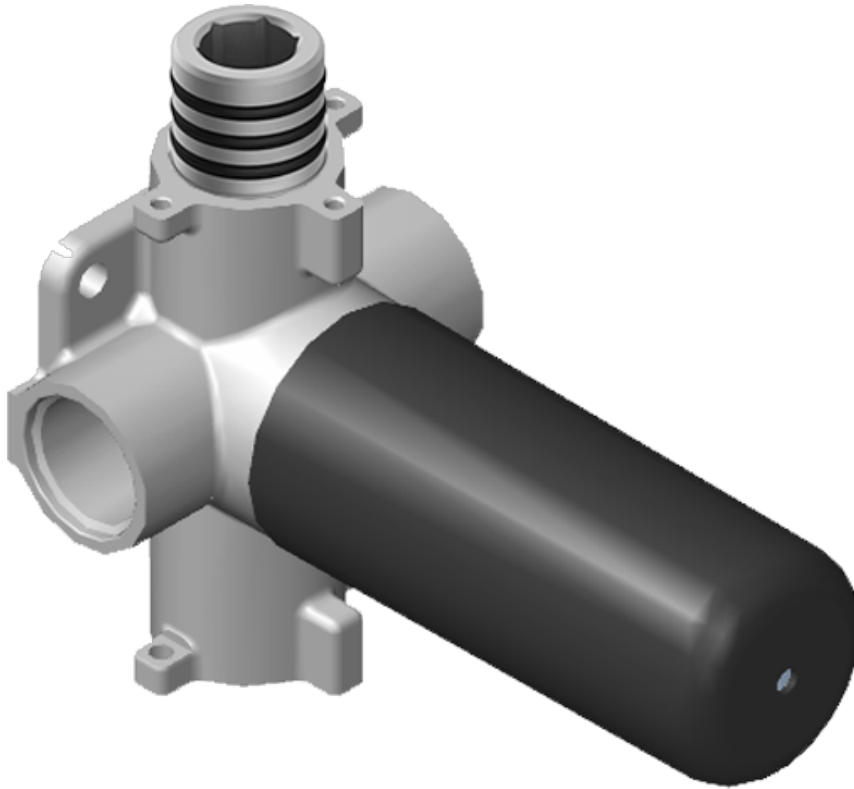

SHOWER
Canterbury M-Series Thermostatic
Shower System - Shower with
Handshower
GS2.022WD-LM15C2

GRAFF®

Information

- 3/4" thermostatic valve and trim
- 3/4" 2-way diverter valve
- 8" showerhead with 11" wall-mounted shower arm
- Showerhead features no-clog, easy-clean spray nozzles
- Handshower set with wall bracket and 59" hose
- Optional extension kit on page 499
- Flow rates: showerhead ≤ 1.8 max gpm, handshower ≤ 1.5 max gpm
- ADA
- CALGreen

G-8006

M-Series

3/4" Concealed Thermostatic Rough Valve

Product Features

- 12.9 gpm @ 60 psi
- 3/4" universal inlets
- Built-in service stops
- Stacking outlet feature
- Complete serviceability from front of all units
- Supplied with protective plastic cover
- CalGreen compliant dependent on functions

www.graff-faucets.com | phone: 800-954-4723

SHOWER
Two-Way Diverter Volume Control
Valve WITH Off Function and Pass-
Through
G-8052

GRAFF®

Information

- 11.7 gpm @ 60 psi
- 3/4" universal inlets/outlets with female threads
- Operates one function at a time
- Stacking inlet and pass-through port feature
- Supplied with protective plastic cover
- CALGreen compliant depending on functions

G-8052 M-Series
2-Way Diverter Volume Control Valve
WITH Off Function and Pass-Through

Product Features

- 12.1 gpm @ 60 psi
- 3/4" universal inlets/outlets with female threads
- Stacking inlet and pass-through port feature
- Supplied with protective plastic cover
- CalGreen compliant dependent on functions