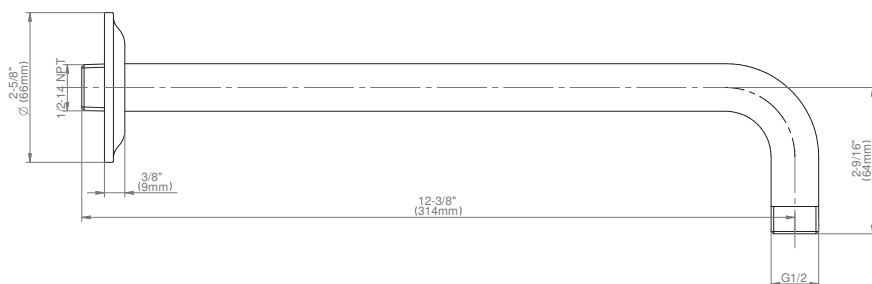

The measurements shown are for reference only. Products and specifications shown are subject to change without notice. Revised 7/2019.

www.graff-designs.com | phone: 800-954-4723