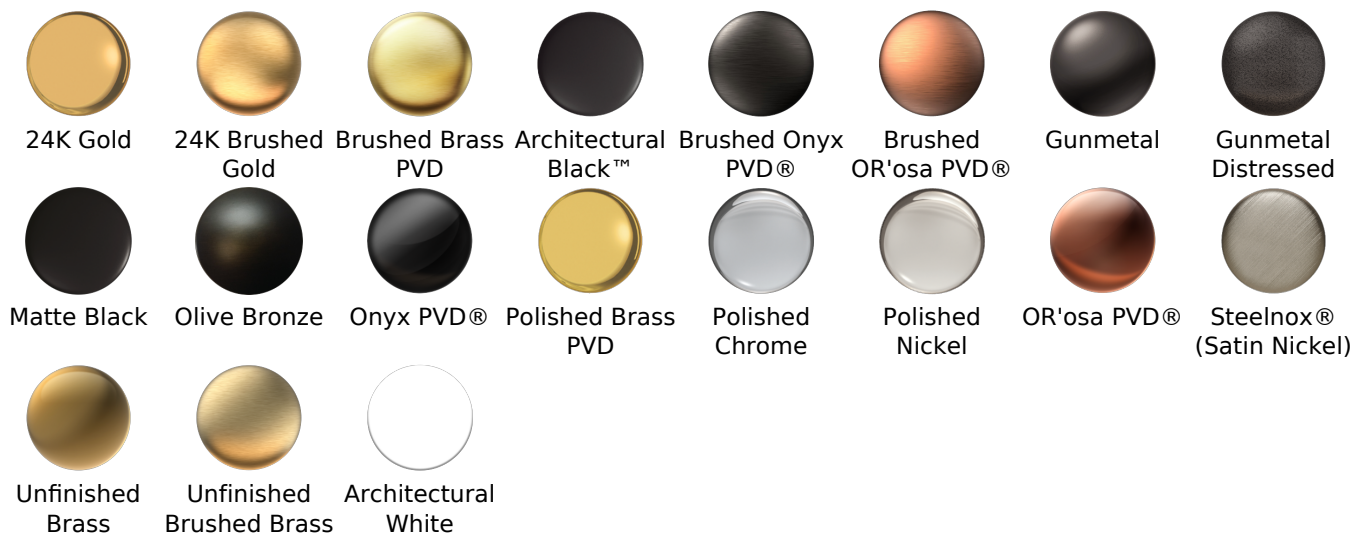

SHOWER
Contemporary 12" Shower Arm
G-8503

Information

- Includes arm and solid round flange
- 1/2" NPT male thread inlet
- For use with all showerheads

Finishes