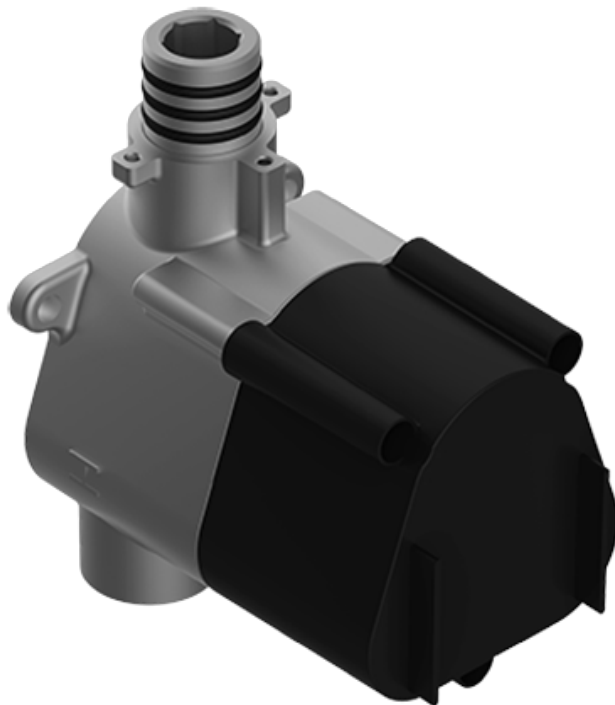

SHOWER
M-Series Thermostatic Shower
System - Tub and Shower with
Handshower
GL3.612WT-LM42E0

GRAFF®

Information

- 3/4" thermostatic valve and trim
- 3/4" stop/volume control and 3-way diverter valve
- 8" showerhead with 12" wall-mounted shower arm
- Showerhead features no-clog, easy-clean spray nozzles
- Handshower set with wall-mounted slide bar and 59" hose (PVD finishes use 59" flex hose)
- 6" contemporary tub spout
- Optional extension kit
- Flow rates: showerhead \leq 1.8 max gpm, handshower \leq 1.5 max gpm
- ADA
- CALGreen

SHOWER
Thermostatic Rough Valve
G-8006

Information

- 12.9 gpm @ 60 psi
- 3/4" universal inlets
- Built-in service stops
- Stacking outlet feature
- Complete serviceability from front of all units
- Supplied with protective plastic cover
- CalGreen compliant dependent on functions

Finishes

G-8006

M-Series

3/4" Concealed Thermostatic Rough Valve

Product Features

- 12.9 gpm @ 60 psi
- 3/4" universal inlets
- Built-in service stops
- Stacking outlet feature
- Complete serviceability from front of all units
- Supplied with protective plastic cover
- CalGreen compliant dependent on functions

www.graff-faucets.com | phone: 800-954-4723

SHOWER
 Three-Way Diverter Control Valve
 WITH Off Function (No Pass-
 Through)
G-8053

Information

- ~11.4 gpm @ 60 psi
- 3/4" universal inlets/outlets with female threads
- Operates one function at a time
- Stacking inlet feature
- Supplied with protective plastic cover
- CALGreen compliant depending on functions