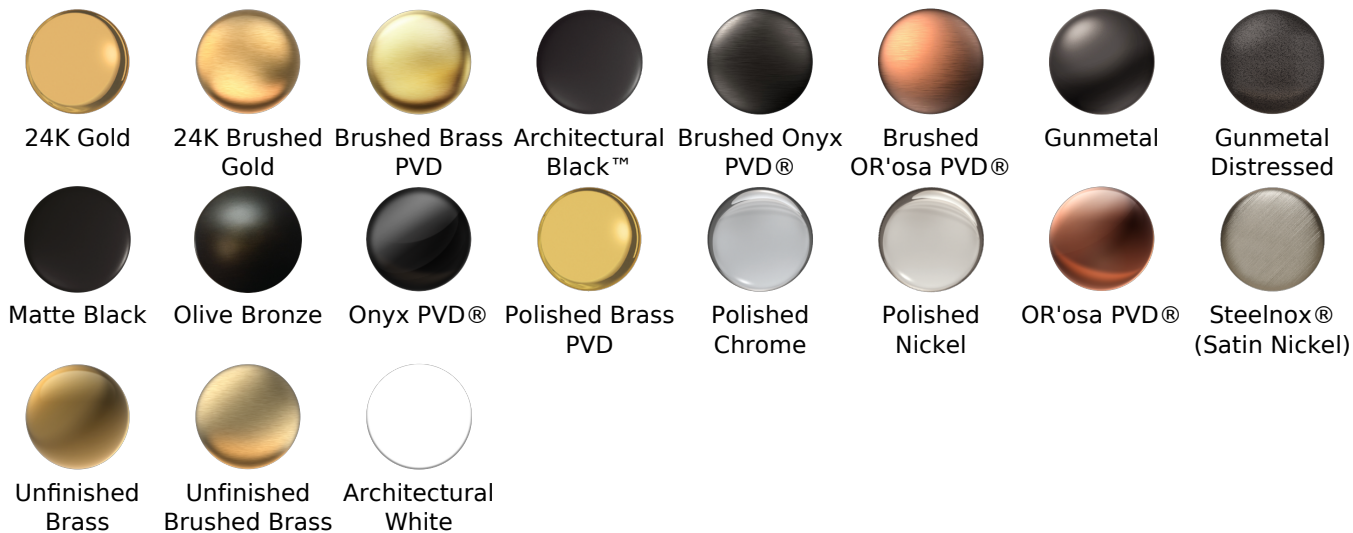

SHOWER
Thermostatic Rough Valve
G-8006

Information

- 12.9 gpm @ 60 psi
- 3/4" universal inlets
- Built-in service stops
- Stacking outlet feature
- Complete serviceability from front of all units
- Supplied with protective plastic cover
- CalGreen compliant dependent on functions

Finishes