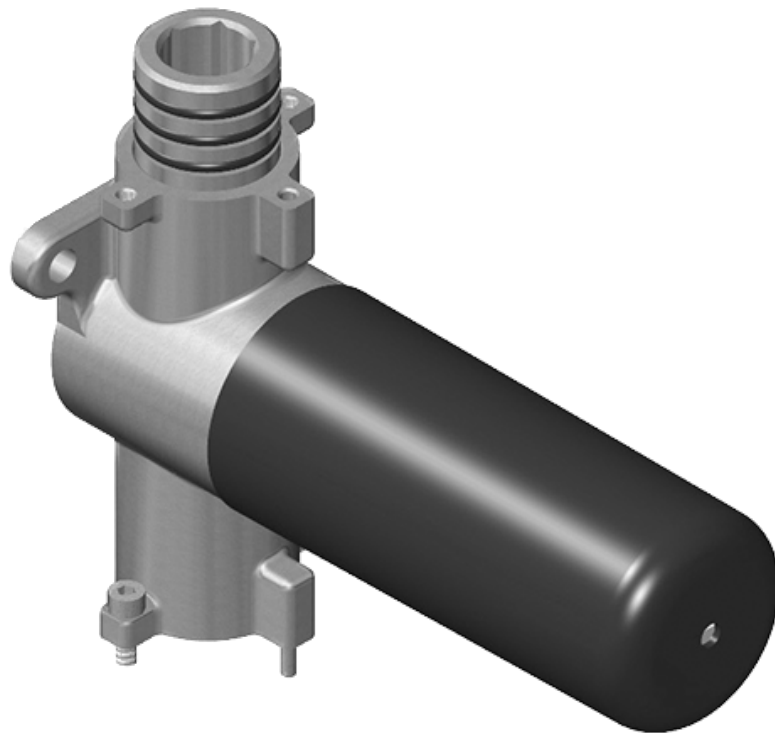

SHOWER
M-Series Thermostatic Shower
System - Tub and Shower with
Handshower
GL3.612WT-LM42E0

GRAFF®

Information

- 3/4" thermostatic valve and trim
- 3/4" stop/volume control and 3-way diverter valve
- 8" showerhead with 12" wall-mounted shower arm
- Showerhead features no-clog, easy-clean spray nozzles
- Handshower set with wall-mounted slide bar and 59" hose (PVD finishes use 59" flex hose)
- 6" contemporary tub spout
- Optional extension kit
- Flow rates: showerhead \leq 1.8 max gpm, handshower \leq 1.5 max gpm
- ADA
- CALGreen

www.graff-faucets.com | phone: 800-954-4723

SHOWER
 Sento M-Series Valve Trim with
 Three Handles
G-8056-LM42E0-T

Information

- Three metal handles, decorative trim plate
- Use with M-Series rough valves
- ADA

Finishes

G-8056-LM42E0-T

SENTO Series

SHOWER
 Stop/Volume Control Rough Valve
G-8077

Information

- 18.1 gpm @ 60 psi
- 3/4" universal inlets/outlets with female threads
- Stacking inlet and outlet feature
- Supplied with protective plastic cover
- CalGreen compliant dependent on functions

Finishes

G-8077

M-Series

Stop/Volume Control Rough Valve

Product Features

- 3/4" universal inlets/outlets with female threads
- 18.1 gpm @ 60 psi
- Stacking inlet and outlet feature
- Supplied with protective plastic cover
- CalGreen compliant dependent on functions