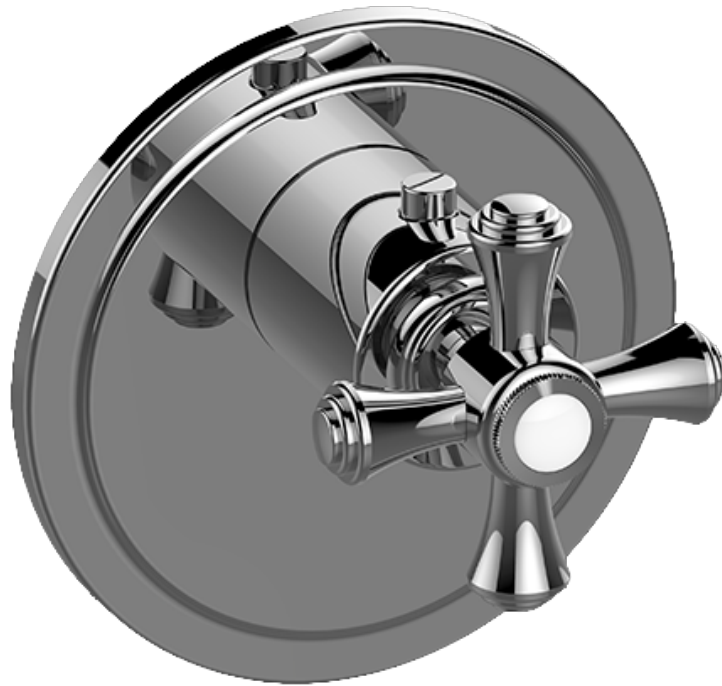

### Information

- Single metal handle and decorative trim plate
- Use with G-8006 thermostatic rough valve
- ADA