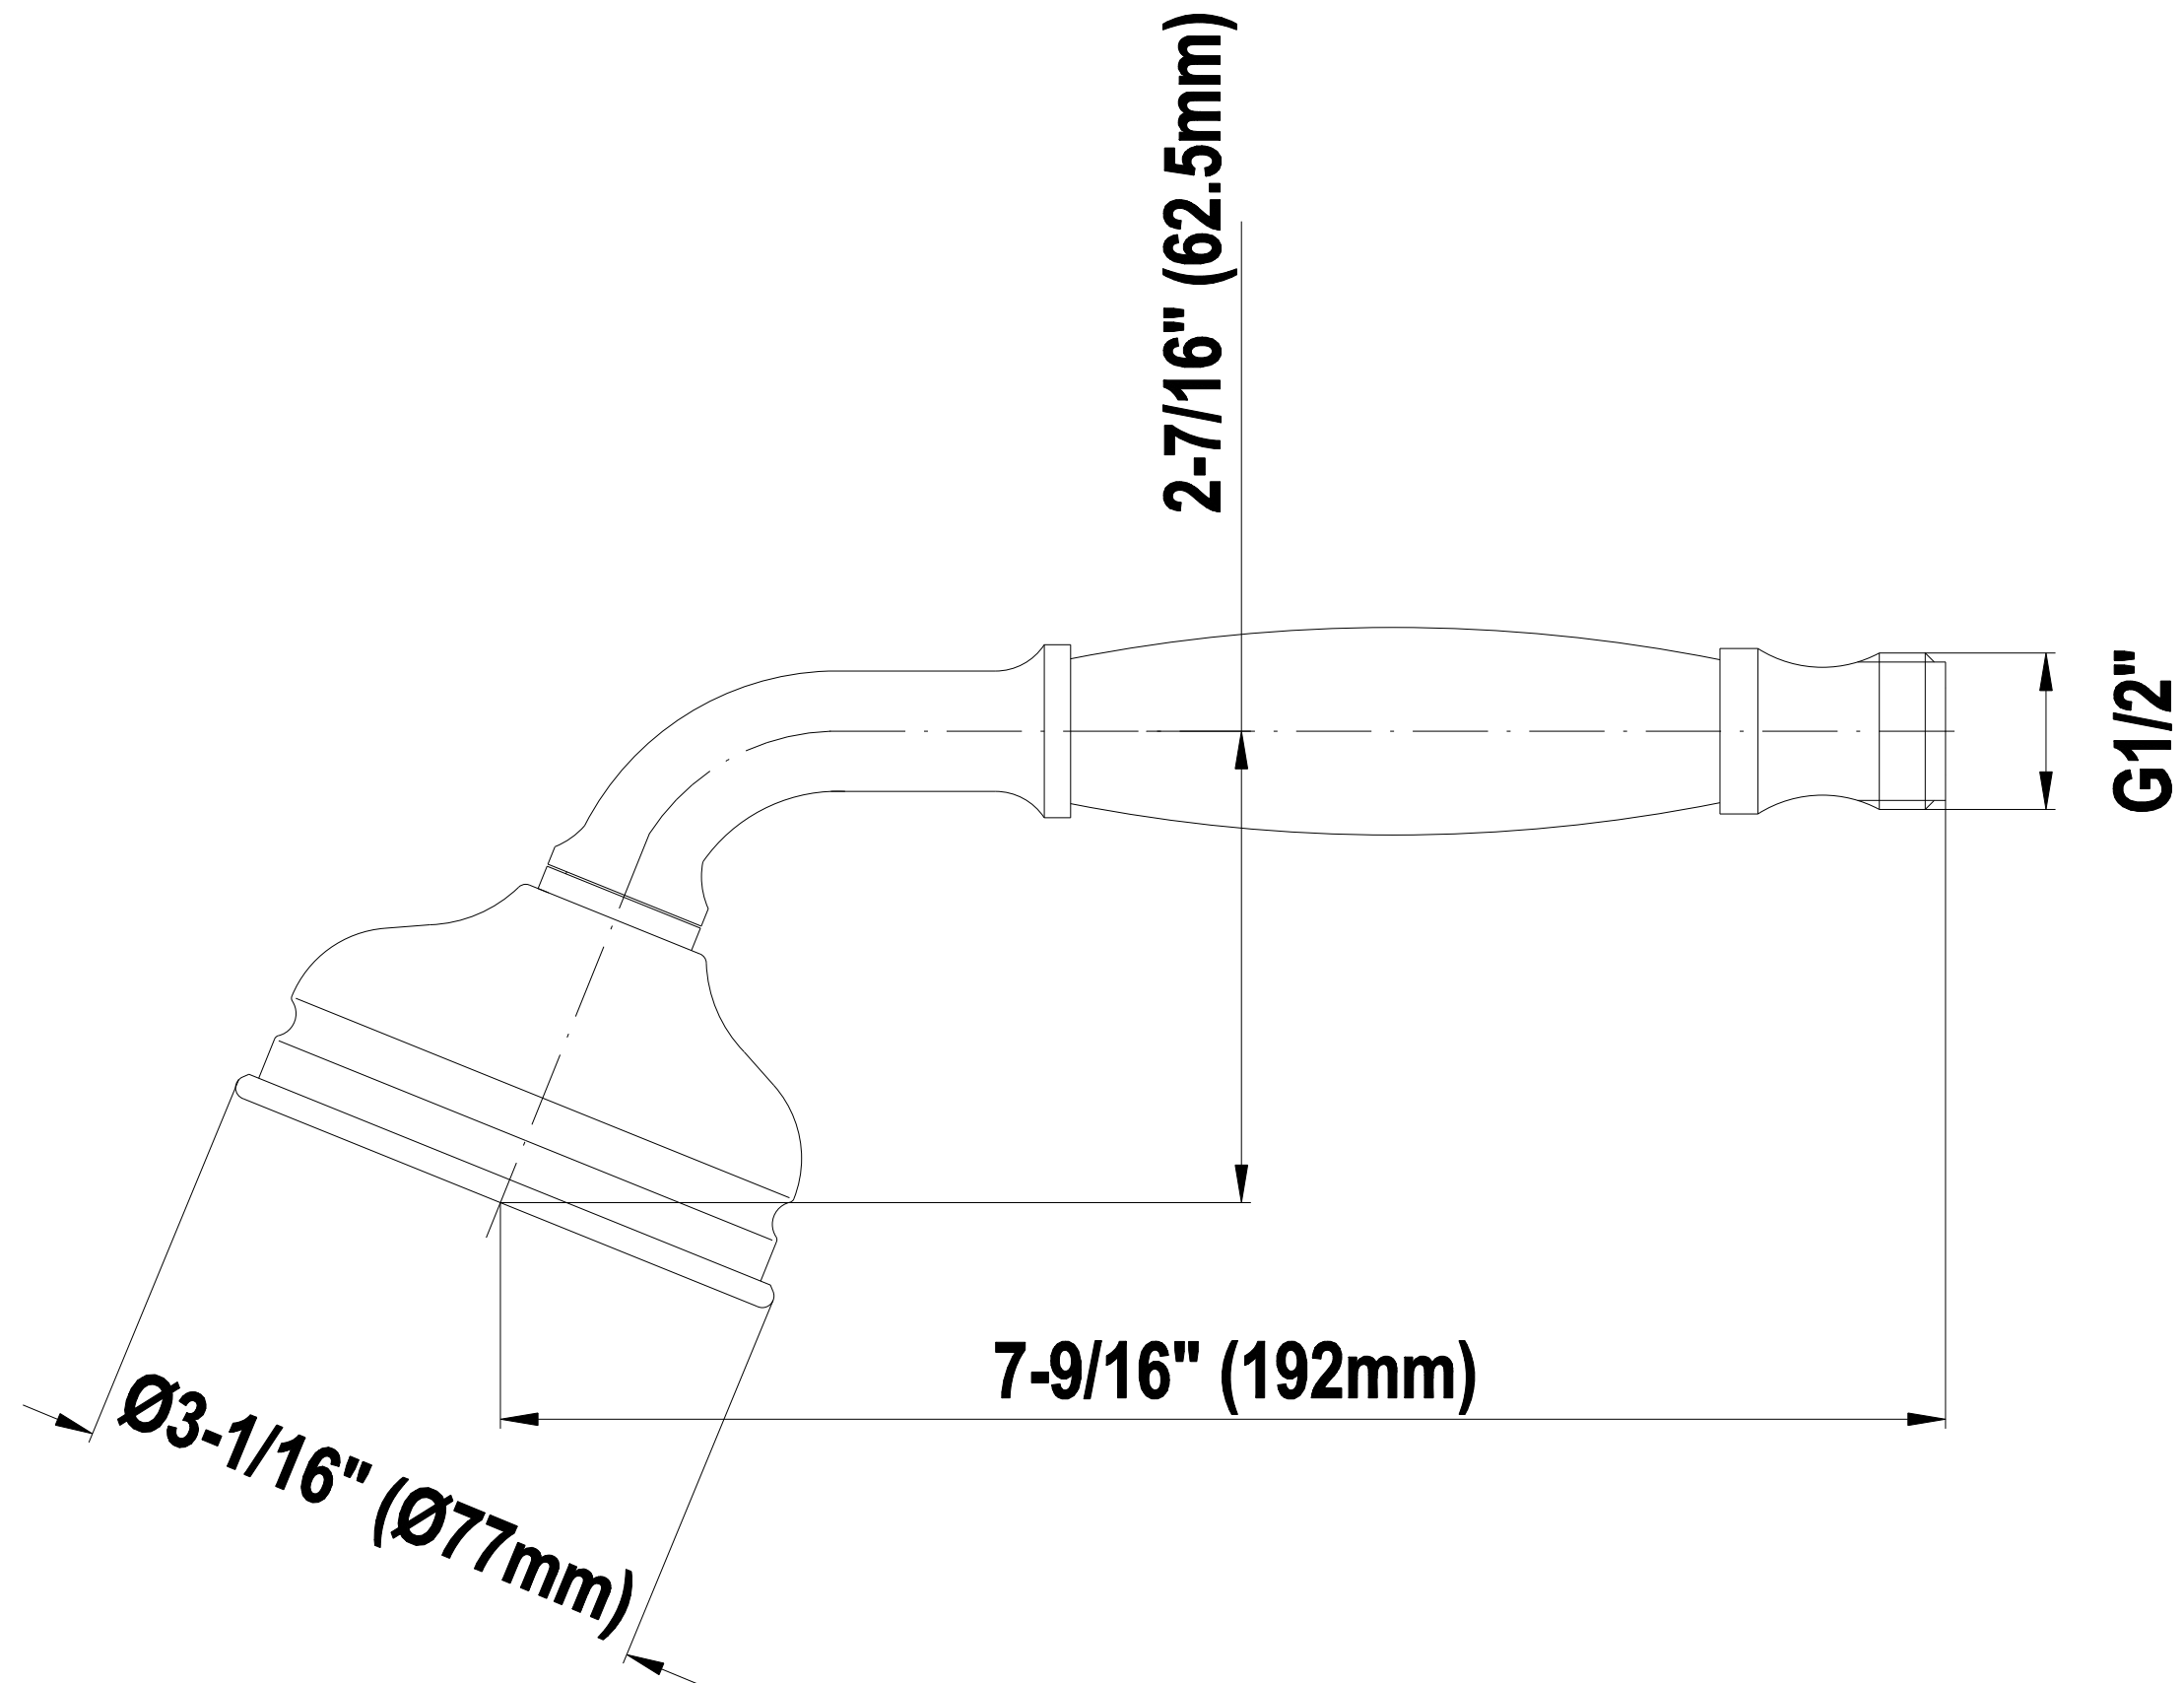

# Traditional Handshower G-8604

SHOWER  
59" Shower Hose  
**G-8605**

**GRAFF®**

**Information**

- Brass spiral flexible hose with conical nut

**Finishes**

24K Gold

24K Brushed  
Gold