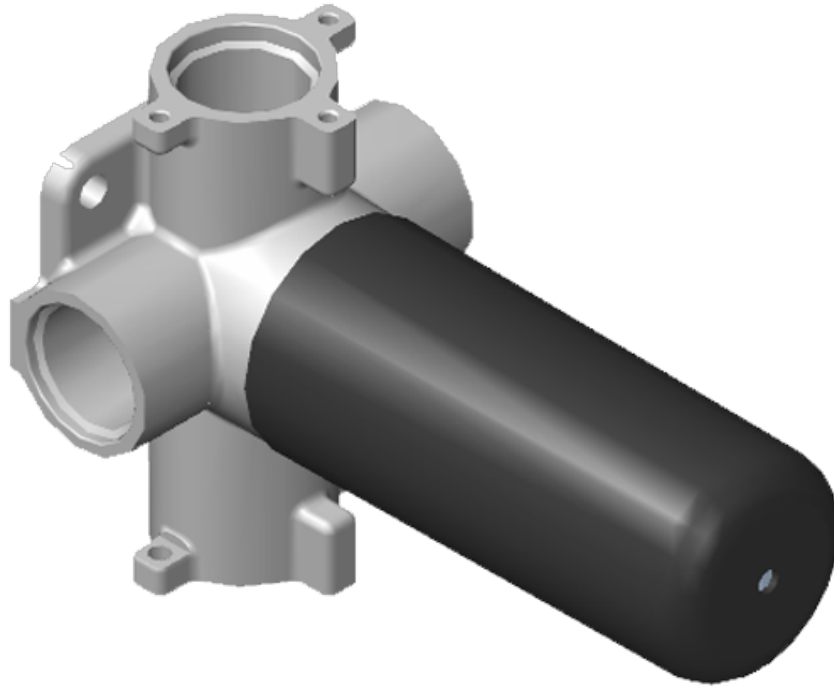

## Information

- Single metal handle and decorative trim plate
- Use with G-8053 3-Way Diverter Control Valve WITH Off Function
- ADA

SHOWER  
Three-Way Diverter Control Valve  
WITH Off Function (No Pass-  
Through)  
**G-8053**

**GRAFF®**