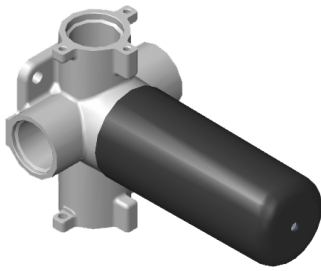

## Product Features

- 3/4" universal inlets/outlets with female threads
- Stacking inlet feature
- Supplied with protective plastic cover
- CalGreen compliant dependent on functions