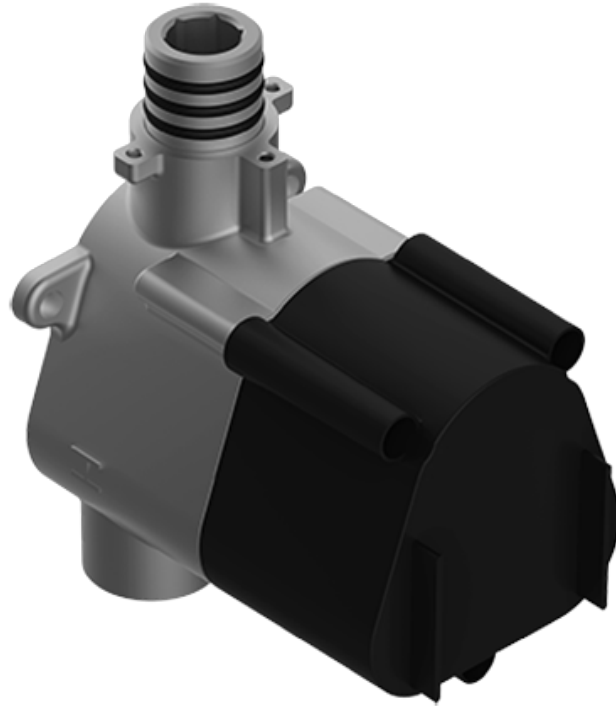

SHOWER  
M-Series Full Thermostatic  
Shower System  
**GS2.122SG-C3E0**

---

**GRAFF®**

## Information

- 3/4" thermostatic valve and trim
- 3/4" 2-way diverter valve and trim
- 8" rain showerhead with 11" wall-mounted shower arm
- Showerhead features no-clog, easy-clean spray nozzles
- Flush-mounted swivel body sprays (3 pieces)
- Handshower set with wall bracket and 59" hose
- Optional extension kit
- Flow rates: showerhead  $\leq 1.8$  max gpm, handshower  $\leq 1.5$  max gpm, body sprays  $\leq 1.5$  max gpm each
- ADA

SHOWER  
Thermostatic Rough Valve  
**G-8006**

**GRAFF®**

**Information**

- 12.9 gpm @ 60 psi
- 3/4" universal inlets
- Built-in service stops
- Stacking outlet feature
- Complete serviceability from front of all units
- Supplied with protective plastic cover
- CalGreen compliant dependent on functions

# G-8006

M-Series

3/4" Concealed Thermostatic Rough Valve