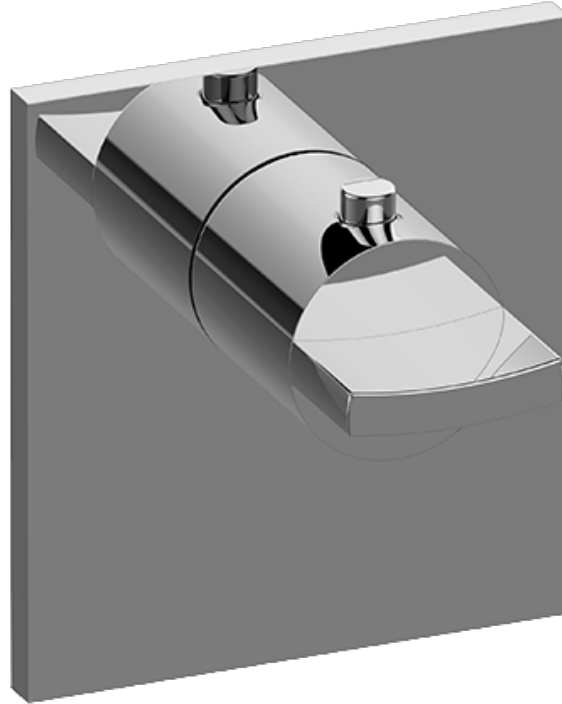

SHOWER
M-Series Full Thermostatic
Shower System with LED
GM3.124SE-C14E0

GRAFF®

Information

- 3/4" thermostatic valve and trim
- 3/4" 2-way diverter valve and trim (2 pieces)
- G-8201 dual-function, stainless steel showerhead, with rainfall and cascade settings, features 134 no-clog, easy-clean spray nozzles
- Single LED light with 6 color variations
- Flush-mounted swivel body sprays (3 pieces)
- Handshower set with wall bracket and 59" hose
- Optional extension kit
- Flow rates: rainfall ≤ 2.0 max gpm, cascade ≤ 2.0 max gpm, handshower ≤ 1.5 max gpm, body sprays ≤ 1.5 max gpm each

SHOWER
Thermostatic Rough Valve
G-8006

GRAFF[®]

Information

- 12.9 gpm @ 60 psi
- 3/4" universal inlets
- Built-in service stops
- Stacking outlet feature
- Complete serviceability from front of all units
- Supplied with protective plastic cover
- CalGreen compliant dependent on functions

Finishes

Polished
Chrome

G-8006

M-Series

3/4" Concealed Thermostatic Rough Valve

Product Features

- 12.9 gpm @ 60 psi
- 3/4" universal inlets
- Built-in service stops
- Stacking outlet feature
- Complete serviceability from front of all units
- Supplied with protective plastic cover
- CalGreen compliant dependent on functions

www.graff-faucets.com | phone: 800-954-4723

SHOWER
M-Series Thermostatic Valve Trim
with Handle
G-8043-C14E-T

GRAFF[®]

Information

- Single metal handle and decorative trim plate
- Use with G-8006 thermostatic rough valve
- ADA