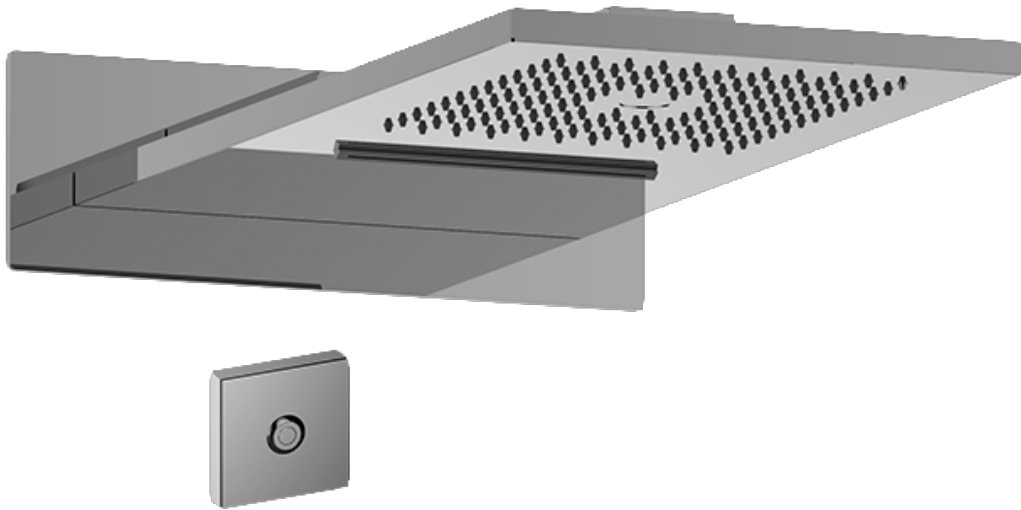

SHOWER
M-Series Full Thermostatic
Shower System with LED
GM3.124SE-C14E0

GRAFF®

Information

- 3/4" thermostatic valve and trim
- 3/4" 2-way diverter valve and trim (2 pieces)
- G-8201 dual-function, stainless steel showerhead, with rainfall and cascade settings, features 134 no-clog, easy-clean spray nozzles
- Single LED light with 6 color variations
- Flush-mounted swivel body sprays (3 pieces)
- Handshower set with wall bracket and 59" hose
- Optional extension kit
- Flow rates: rainfall ≤ 2.0 max gpm, cascade ≤ 2.0 max gpm, handshower ≤ 1.5 max gpm, body sprays ≤ 1.5 max gpm each

www.graff-designs.com | phone: 800-954-4723

SHOWER
Dual-Function Water Feature with
LED
G-8201

GRAFF®

Information

- Stainless Steel
- Rainfall and Cascade functions
- Functions may be used separately or simultaneously
- Single LED light with 6 color variations
- Rainfall flow rate ≤ 2.0 max gpm
- Cascade flow rate ≤ 2.0 max gpm
- 134 no-clog, easy-clean rubber water nozzles
- Includes wall-mount button for LED control box
- CALGreen

Finishes

Polished
Chrome

G-8201

Aqua-Sense Collection

Dual-Function Water Feature with LED

GRAFF[®]
CUTTING EDGE DESIGN

Product Features

- Stainless steel
- Wall-mounted installation
- Rainfall and cascade functions
- Functions may be used separately or simultaneously
- Single LED light with 6 color variations
- Rainfall flow rate ≤ 1.8 max gpm
- Cascade flow rate ≤ 1.8 max gpm
- 134 no-clog, easy-clean rubber water nozzles
- Includes wall-mount button for LED control box