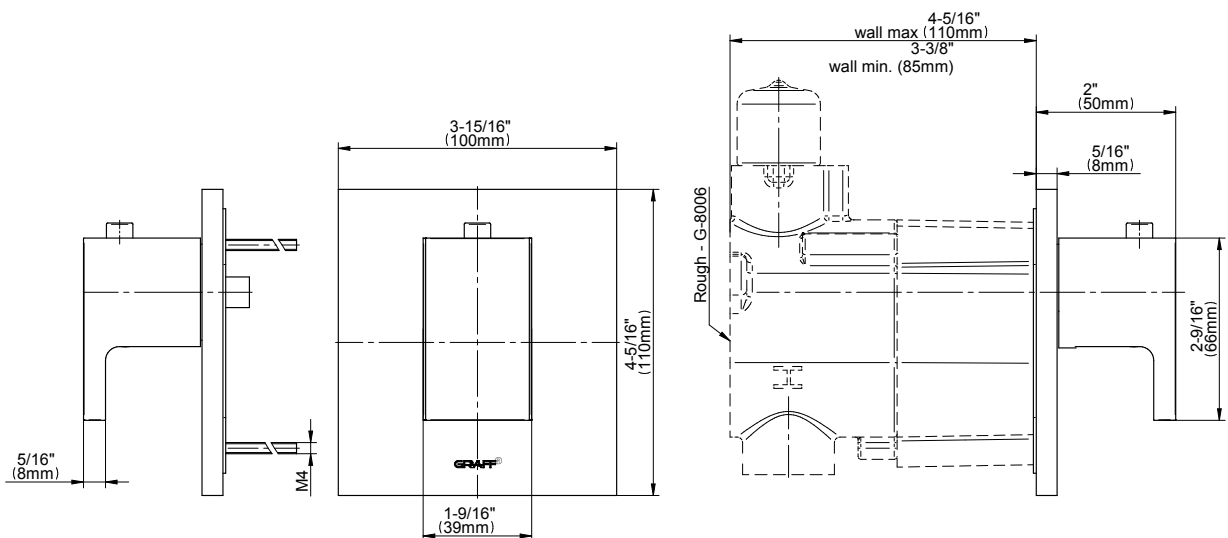

The measurements shown are for reference only. Products and specifications shown are subject to change without notice. Revised 12/2017.

www.graff-designs.com | phone: 800-954-4723