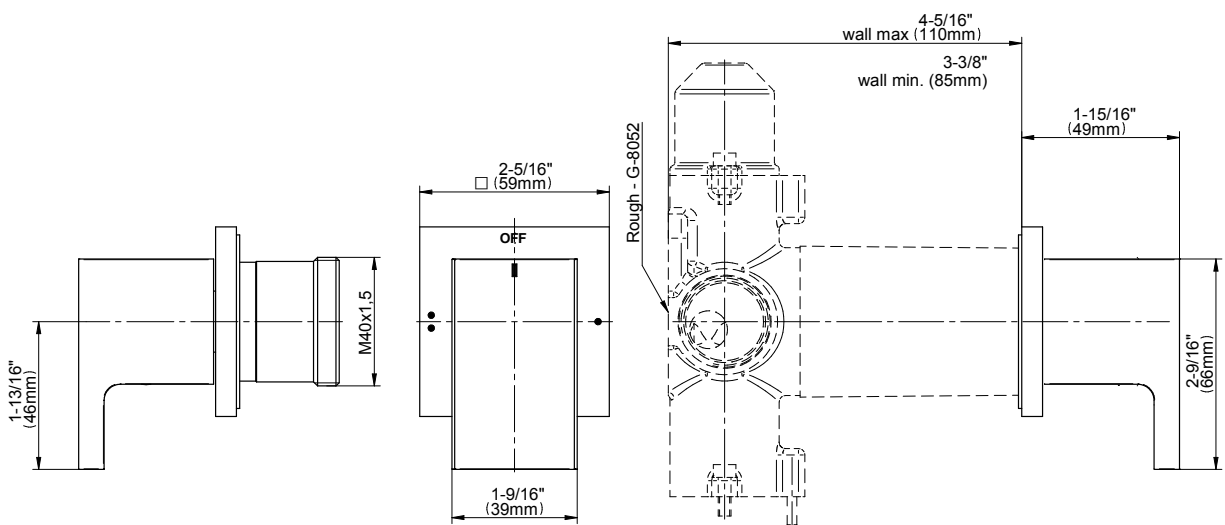

The measurements shown are for reference only. Products and specifications shown are subject to change without notice. Revised 12/2017.

www.graff-designs.com | phone: 800-954-4723