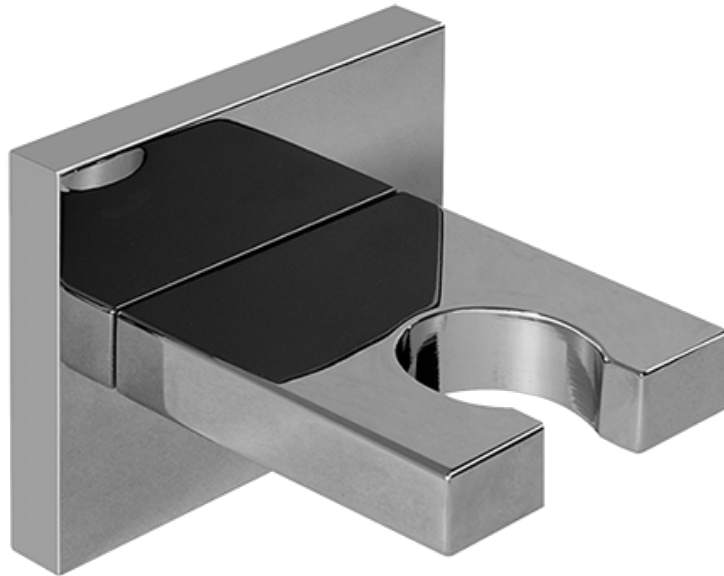

SHOWER
M-Series Full Thermostatic
Shower System with LED
GM3.124SE-C14E0

GRAFF®

Information

- 3/4" thermostatic valve and trim
- 3/4" 2-way diverter valve and trim (2 pieces)
- G-8201 dual-function, stainless steel showerhead, with rainfall and cascade settings, features 134 no-clog, easy-clean spray nozzles
- Single LED light with 6 color variations
- Flush-mounted swivel body sprays (3 pieces)
- Handshower set with wall bracket and 59" hose
- Optional extension kit
- Flow rates: rainfall ≤ 2.0 max gpm, cascade ≤ 2.0 max gpm, handshower ≤ 1.5 max gpm, body sprays ≤ 1.5 max gpm each

Finishes

Polished
Chrome

G-8497

Shower Components

Contemporary Flush-Mount Body Spray with Solid Brass Swivel Head

Product Features

- 12 no-clog, easy-clean silicone jets
- Metal ball-joint allows for 18° angle adjustment of body spray
- Brass wall escutcheon and Flush-mounted trim
- 1/2" NPT female thread inlet
- Body spray flow rate ≤ 1.5 max gpm

SHOWER
59" Shower Hose
G-8605

GRAFF[®]

Information

- Brass spiral flexible hose with conical nut

Finishes

Polished
Chrome

Product Features

- Brass spiral flexible hose with conical nut

* Special order finish- call for availability

SHOWER
Contemporary Square Wall
Bracket for Handshower
G-8632

GRAFF[®]

Information

- Solid brass construction

Finishes

Polished
Chrome

G-8632