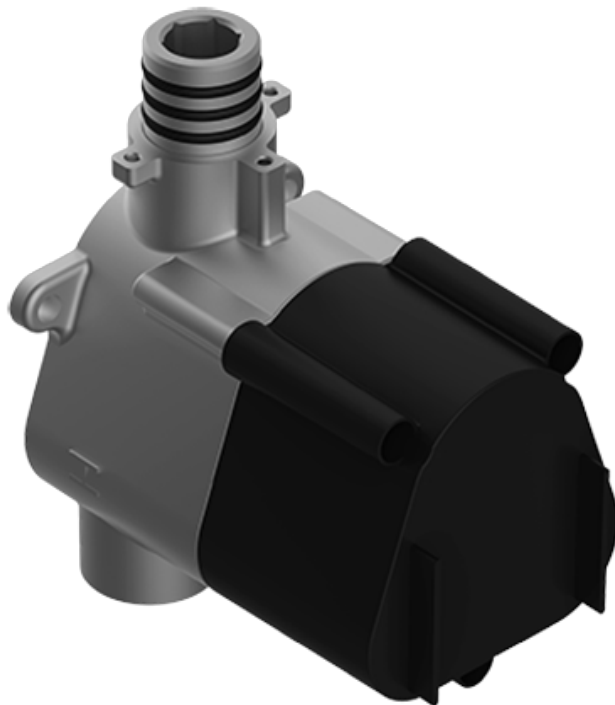

SHOWER
M-Series Full Thermostatic
Shower System with LED
GM3.124SE-C14E0

GRAFF®

Information

- 3/4" thermostatic valve and trim
- 3/4" 2-way diverter valve and trim (2 pieces)
- G-8201 dual-function, stainless steel showerhead, with rainfall and cascade settings, features 134 no-clog, easy-clean spray nozzles
- Single LED light with 6 color variations
- Flush-mounted swivel body sprays (3 pieces)
- Handshower set with wall bracket and 59" hose
- Optional extension kit
- Flow rates: rainfall ≤ 2.0 max gpm, cascade ≤ 2.0 max gpm, handshower ≤ 1.5 max gpm, body sprays ≤ 1.5 max gpm each

SHOWER
Thermostatic Rough Valve
G-8006

GRAFF[®]

Information

- 12.9 gpm @ 60 psi
- 3/4" universal inlets
- Built-in service stops
- Stacking outlet feature
- Complete serviceability from front of all units
- Supplied with protective plastic cover
- CalGreen compliant dependent on functions

Finishes

Polished
Chrome

G-8006

M-Series

3/4" Concealed Thermostatic Rough Valve

Product Features

- 12.9 gpm @ 60 psi
- 3/4" universal inlets
- Built-in service stops
- Stacking outlet feature
- Complete serviceability from front of all units
- Supplied with protective plastic cover
- CalGreen compliant dependent on functions

Finishes

Polished
Chrome

G-8043-C14E1-T

Sade Collection

M-Series Thermostatic Valve Trim with Handle

Product Features

- Single metal handle and decorative trim plate
- Use with G-8006 thermostatic rough valve