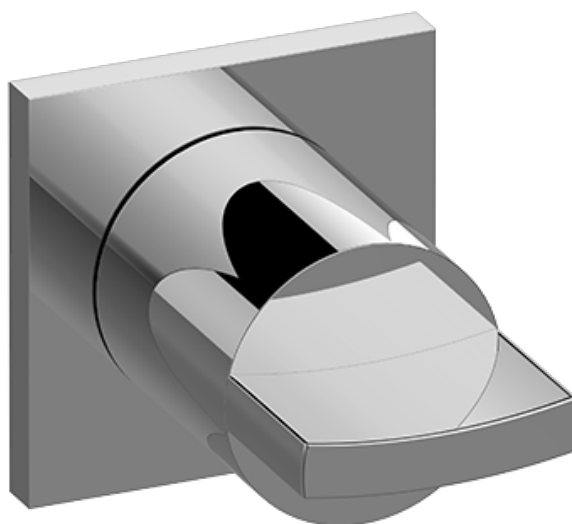

SHOWER
M-Series Full Thermostatic
Shower System with LED
GM3.124SE-C14E0

GRAFF®

Information

- 3/4" thermostatic valve and trim
- 3/4" 2-way diverter valve and trim (2 pieces)
- G-8201 dual-function, stainless steel showerhead, with rainfall and cascade settings, features 134 no-clog, easy-clean spray nozzles
- Single LED light with 6 color variations
- Flush-mounted swivel body sprays (3 pieces)
- Handshower set with wall bracket and 59" hose
- Optional extension kit
- Flow rates: rainfall ≤ 2.0 max gpm, cascade ≤ 2.0 max gpm, handshower ≤ 1.5 max gpm, body sprays ≤ 1.5 max gpm each

Finishes

Polished
Chrome

G-8052 M-Series
2-Way Diverter Volume Control Valve
WITH Off Function and Pass-Through

Product Features

- 12.1 gpm @ 60 psi
- 3/4" universal inlets/outlets with female threads
- Stacking inlet and pass-through port feature
- Supplied with protective plastic cover
- CalGreen compliant dependent on functions

www.graff-faucets.com | phone: 800-954-4723

SHOWER
M-Series 2-Way Diverter Valve
Trim with Handle
G-8071-C14E1-T

GRAFF[®]

Information

- Single metal handle and decorative trim plate
- Use with G-8052 2-Way Diverter Volume Control Valve WITH Off Function and Pass-Through
- ADA

Finishes

Polished
Chrome

G-8071-C14E1-T

Sade Collection

M-Series 2-Way Diverter Valve Trim with Handle

Product Features

- Single Metal handle and decorative trim plate
- Use with G-8052 2-Way Diverter Volume Control Valve WITH Off Function and Pass-Through