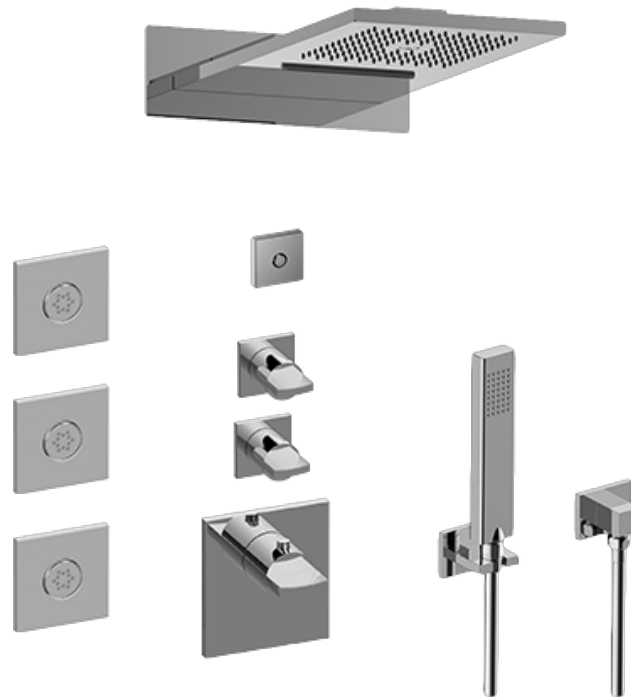

SHOWER
M-Series Full Thermostatic
Shower System with LED
GM3.124SE-C14E0

GRAFF®

Information

- 3/4" thermostatic valve and trim
- 3/4" 2-way diverter valve and trim (2 pieces)
- G-8201 dual-function, stainless steel showerhead, with rainfall and cascade settings, features 134 no-clog, easy-clean spray nozzles
- Single LED light with 6 color variations
- Flush-mounted swivel body sprays (3 pieces)
- Handshower set with wall bracket and 59" hose
- Optional extension kit
- Flow rates: rainfall ≤ 2.0 max gpm, cascade ≤ 2.0 max gpm, handshower ≤ 1.5 max gpm, body sprays ≤ 1.5 max gpm each

SHOWER
Thermostatic Rough Valve
G-8006

GRAFF[®]

Information

- 12.9 gpm @ 60 psi
- 3/4" universal inlets
- Built-in service stops
- Stacking outlet feature
- Complete serviceability from front of all units
- Supplied with protective plastic cover
- CalGreen compliant dependent on functions

Finishes

Polished
Chrome

G-8006

M-Series

3/4" Concealed Thermostatic Rough Valve

Product Features

- 12.9 gpm @ 60 psi
- 3/4" universal inlets
- Built-in service stops
- Stacking outlet feature
- Complete serviceability from front of all units
- Supplied with protective plastic cover
- CalGreen compliant dependent on functions

Finishes

Polished
Chrome

G-8497

Shower Components

Contemporary Flush-Mount Body Spray with Solid Brass Swivel Head

Product Features

- 12 no-clog, easy-clean silicone jets
- Metal ball-joint allows for 18° angle adjustment of body spray
- Brass wall escutcheon and Flush-mounted trim
- 1/2" NPT female thread inlet
- Body spray flow rate ≤ 1.5 max gpm