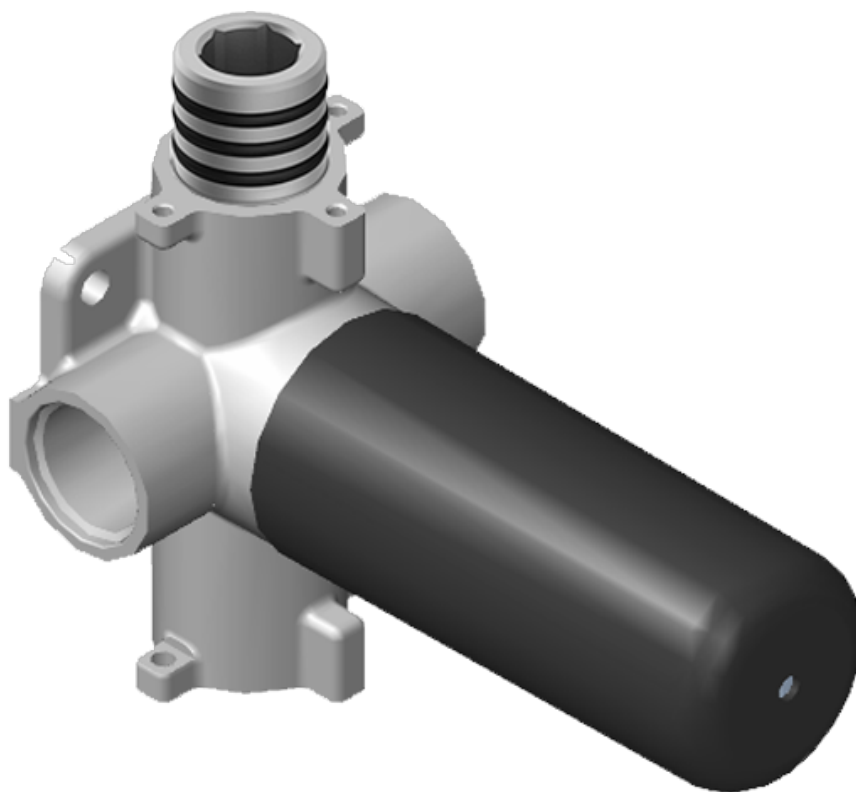

SHOWER
M-Series Full Thermostatic
Shower System with LED
GM3.124SE-C14E0

GRAFF®

Information

- 3/4" thermostatic valve and trim
- 3/4" 2-way diverter valve and trim (2 pieces)
- G-8201 dual-function, stainless steel showerhead, with rainfall and cascade settings, features 134 no-clog, easy-clean spray nozzles
- Single LED light with 6 color variations
- Flush-mounted swivel body sprays (3 pieces)
- Handshower set with wall bracket and 59" hose
- Optional extension kit
- Flow rates: rainfall ≤ 2.0 max gpm, cascade ≤ 2.0 max gpm, handshower ≤ 1.5 max gpm, body sprays ≤ 1.5 max gpm each

Finishes

Polished
Chrome

G-8043-C14E1-T

Sade Collection

M-Series Thermostatic Valve Trim with Handle

Product Features

- Single metal handle and decorative trim plate
- Use with G-8006 thermostatic rough valve

www.graff-designs.com | phone: 800-954-4723

SHOWER
Two-Way Diverter Volume Control
Valve WITH Off Function and Pass-
Through
G-8052

GRAFF®

Information

- 11.7 gpm @ 60 psi
- 3/4" universal inlets/outlets with female threads
- Operates one function at a time
- Stacking inlet and pass-through port feature
- Supplied with protective plastic cover
- CALGreen compliant depending on functions

Finishes

Polished
Chrome

G-8052 M-Series
2-Way Diverter Volume Control Valve
WITH Off Function and Pass-Through

Product Features

- 12.1 gpm @ 60 psi
- 3/4" universal inlets/outlets with female threads
- Stacking inlet and pass-through port feature
- Supplied with protective plastic cover
- CalGreen compliant dependent on functions