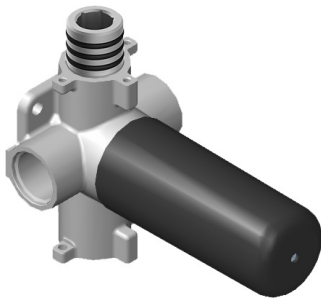

SHOWER
M-Series Full Thermostatic
Shower System with LED
GM3.124SE-C14E0

GRAFF®

Information

- 3/4" thermostatic valve and trim
- 3/4" 2-way diverter valve and trim (2 pieces)
- G-8201 dual-function, stainless steel showerhead, with rainfall and cascade settings, features 134 no-clog, easy-clean spray nozzles
- Single LED light with 6 color variations
- Flush-mounted swivel body sprays (3 pieces)
- Handshower set with wall bracket and 59" hose
- Optional extension kit
- Flow rates: rainfall ≤ 2.0 max gpm, cascade ≤ 2.0 max gpm, handshower ≤ 1.5 max gpm, body sprays ≤ 1.5 max gpm each

Finishes

Polished
Chrome

G-8043-C14E1-T

Sade Collection

M-Series Thermostatic Valve Trim with Handle

Product Features

- Single metal handle and decorative trim plate
- Use with G-8006 thermostatic rough valve

www.graff-designs.com | phone: 800-954-4723

SHOWER
Two-Way Diverter Volume Control
Valve WITH Off Function and Pass-
Through
G-8052

GRAFF®

Information

- 11.7 gpm @ 60 psi
- 3/4" universal inlets/outlets with female threads
- Operates one function at a time
- Stacking inlet and pass-through port feature
- Supplied with protective plastic cover
- CALGreen compliant depending on functions

Finishes

Polished
Chrome

G-8052 M-Series
2-Way Diverter Volume Control Valve
WITH Off Function and Pass-Through

Product Features

- 12.1 gpm @ 60 psi
- 3/4" universal inlets/outlets with female threads
- Stacking inlet and pass-through port feature
- Supplied with protective plastic cover
- CalGreen compliant dependent on functions