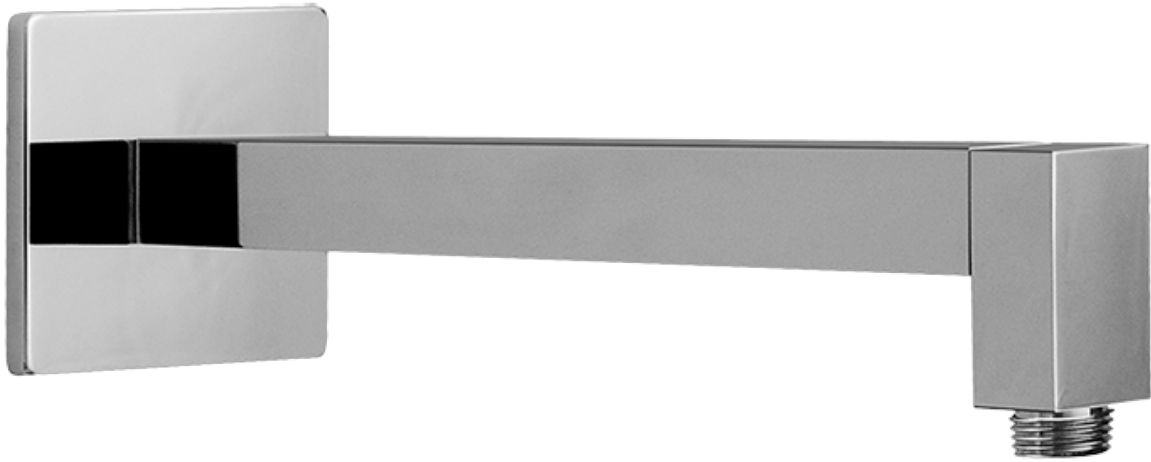

G-7290-LM31S

SHOWER
Concealed Pressure Balancing
Valve Rough w/Diverter
G-7055

GRAFF®

Information

- Anti-scald protection
- 1/2" universal inlets/outlets with male threads
- Built-in service stops
- Push-button diverter
- For use with tub & shower configuration
- Supplied with protective plastic guard

Architectural
White

G-7055

1/2" Rough Valve w/Diverter

Product Features

- Anti-scald protection
- 1/2" universal inlets/outlets with male threads
- Built-in service stops
- Push-button diverter
- For use with tub & shower configuration
- Supplied with protective plastic guard

www.graff-designs.com | phone: 800-954-4723

SHOWER
Contemporary 12" Shower Arm
G-8530

GRAFF®

Information

- Includes arm and square flange
- 1/2" NPT male thread inlet
- For use with all showerheads (especially G-8438)