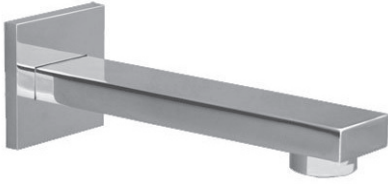

G-7290-LM31S

SHOWER
Concealed Pressure Balancing
Valve Rough w/Diverter
G-7055

GRAFF®

Information

- Anti-scald protection
- 1/2" universal inlets/outlets with male threads
- Built-in service stops
- Push-button diverter
- For use with tub & shower configuration
- Supplied with protective plastic guard

Architectural
White

G-7055

1/2" Rough Valve w/Diverter

Product Features

- Anti-scald protection
- 1/2" universal inlets/outlets with male threads
- Built-in service stops
- Push-button diverter
- For use with tub & shower configuration
- Supplied with protective plastic guard

Architectural
White

G-8530

SHOWER
8" Contemporary Tub Spout
G-8575

GRAFF®

Information

- Includes spout ring
- 1/2" NPT male thread inlet
- Tub spout flow rate ~ 8.7 gpm @60 psi

Finishes

24K Gold

Sade Collection

8" Contemporary Tub Spout

Product Features

- Includes spout ring
- 1/2" NPT male thread inlet

Available Finishes

- Polished Chrome
G-8575-PC
- Polished Nickel
G-8575-PN
- Steelnox® (Satin Nickel)
G-8575-SN
- Olive Bronze™
G-8575-OB
- Architectural Black with
Chrome Accents
G-8575-PC/BK