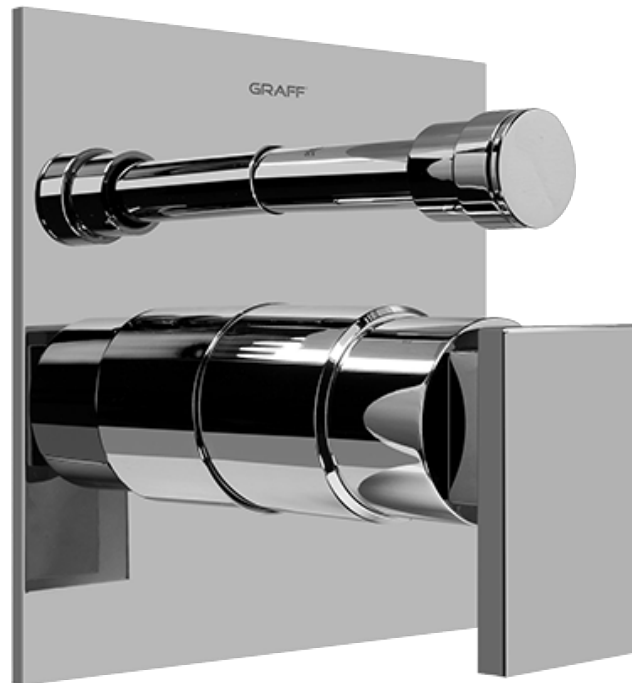

SHOWER
Pressure Balancing Shower
System - Tub and Shower
G-7290-LM31S

GRAFF®

Information

- 1/2" pressure balance valve with diverter and trim
- 8" showerhead with 12" wall-mounted shower arm
- Showerhead features no-clog, easy-clean spray nozzles
- 8" contemporary tub spout
- Optional extension kit
- Showerhead flow rate ≤ 1.8 max gpm
- ADA
- CALGreen

G-7290-LM31S

SHOWER
Concealed Pressure Balancing
Valve Rough w/Diverter
G-7055

GRAFF®

Information

- Anti-scald protection
- 1/2" universal inlets/outlets with male threads
- Built-in service stops
- Push-button diverter
- For use with tub & shower configuration
- Supplied with protective plastic guard

Architectural
White

G-7055

1/2" Rough Valve w/Diverter

Product Features

- Anti-scald protection
- 1/2" universal inlets/outlets with male threads
- Built-in service stops
- Push-button diverter
- For use with tub & shower configuration
- Supplied with protective plastic guard

www.graff-faucets.com | phone: 800-954-4723

SHOWER
Solar/Structure SOLID Trim Plate
w/Handle
G-7090-LM31S-T

GRAFF[®]

Information

- Single metal lever handle
- Decorative trim plate
- Includes push-button diverter
- Use with G-7055 pressure balancing rough valve for shower and tub configurations
- To complete package, you must order rough valve
- ADA