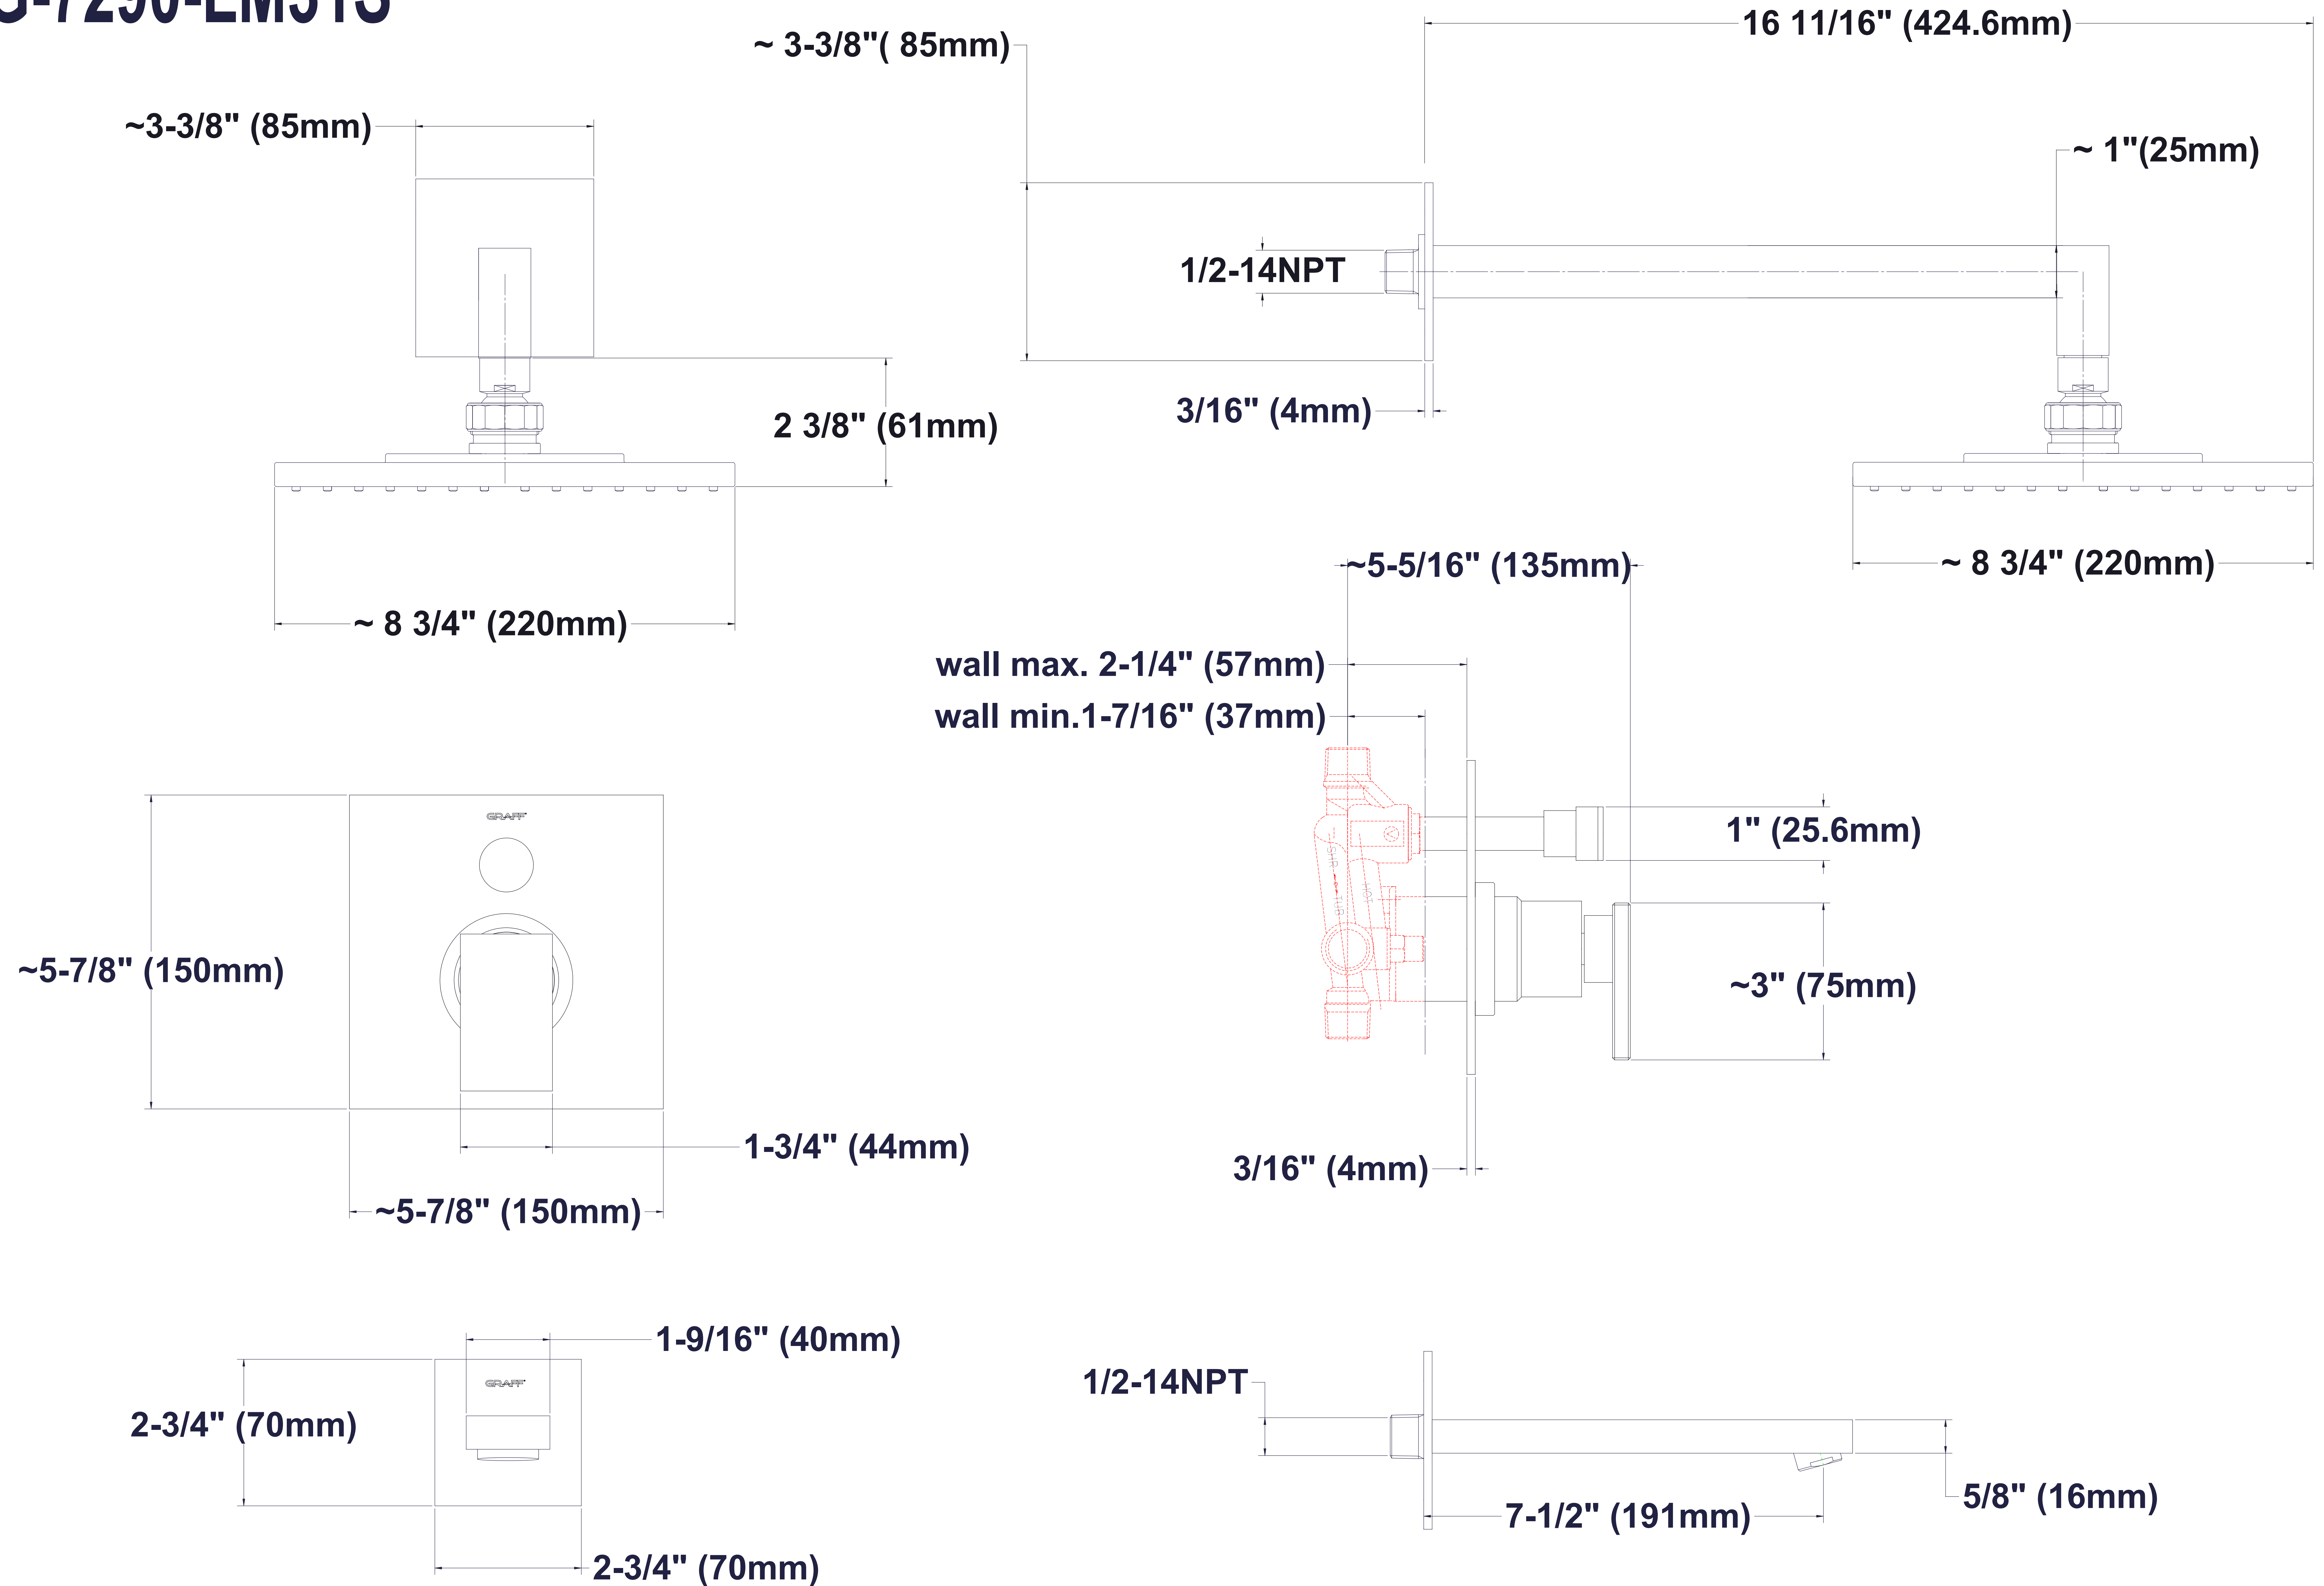

SHOWER
Pressure Balancing Shower
System - Tub and Shower
G-7290-LM31S

GRAFF®

Information

- 1/2" pressure balance valve with diverter and trim
- 8" showerhead with 12" wall-mounted shower arm
- Showerhead features no-clog, easy-clean spray nozzles
- 8" contemporary tub spout
- Optional extension kit
- Showerhead flow rate ≤ 1.8 max gpm
- ADA
- CALGreen

G-7290-LM31S

SHOWER
Concealed Pressure Balancing
Valve Rough w/Diverter
G-7055

GRAFF®

Information

- Anti-scald protection
- 1/2" universal inlets/outlets with male threads
- Built-in service stops
- Push-button diverter
- For use with tub & shower configuration
- Supplied with protective plastic guard

Architectural
White

G-7055

1/2" Rough Valve w/Diverter

Product Features

- Anti-scald protection
- 1/2" universal inlets/outlets with male threads
- Built-in service stops
- Push-button diverter
- For use with tub & shower configuration
- Supplied with protective plastic guard

www.graff-faucets.com | phone: 800-954-4723

SHOWER
Solar/Structure SOLID Trim Plate
w/Handle
G-7090-LM31S-T

GRAFF[®]

Information

- Single metal lever handle
- Decorative trim plate
- Includes push-button diverter
- Use with G-7055 pressure balancing rough valve for shower and tub configurations
- To complete package, you must order rough valve
- ADA