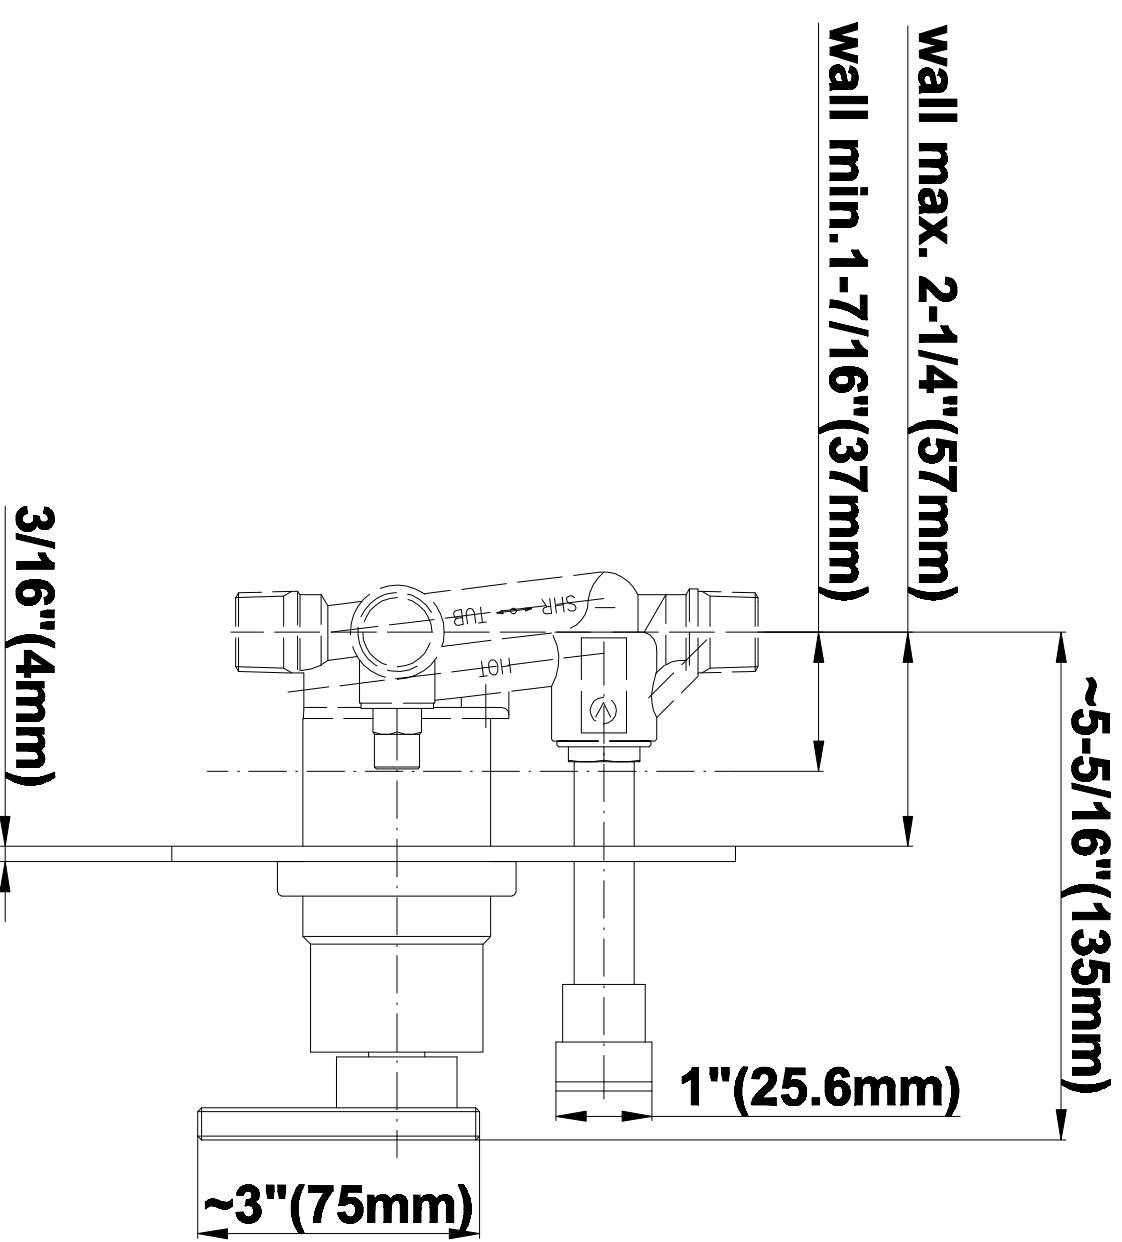

SHOWER
Pressure Balancing Shower
System - Tub and Shower
G-7290-LM31S

GRAFF®

Information

- 1/2" pressure balance valve with diverter and trim
- 8" showerhead with 12" wall-mounted shower arm
- Showerhead features no-clog, easy-clean spray nozzles
- 8" contemporary tub spout
- Optional extension kit
- Showerhead flow rate ≤ 1.8 max gpm
- ADA
- CALGreen

www.graff-faucets.com | phone: 800-954-4723

SHOWER
Solar/Structure SOLID Trim Plate
w/Handle
G-7090-LM31S-T

GRAFF[®]

Information

- Single metal lever handle
- Decorative trim plate
- Includes push-button diverter
- Use with G-7055 pressure balancing rough valve for shower and tub configurations
- To complete package, you must order rough valve
- ADA

Architectural
White

G-7090

SHOWER
8" Square Brass Showerhead
G-8438

GRAFF[®]

Information

- 1/4" thick
- 144 no-clog, easy-clean rubber spray nozzles
- Recommended use with ceiling shower arm
- Recommended for use at no more than 10 degrees tilt
- Showerhead flow rate ≤ 1.8 max gpm
- CALGreen

Architectural
White

G-8438

Aqua-Sense Collection
Contemporary 8" Square Showerhead

Product Features

- 1/4" thick
- 144 no-clog, easy-clean rubber spray nozzles
- Showerhead flow rate ≤ 1.8 max gpm

Available Finishes