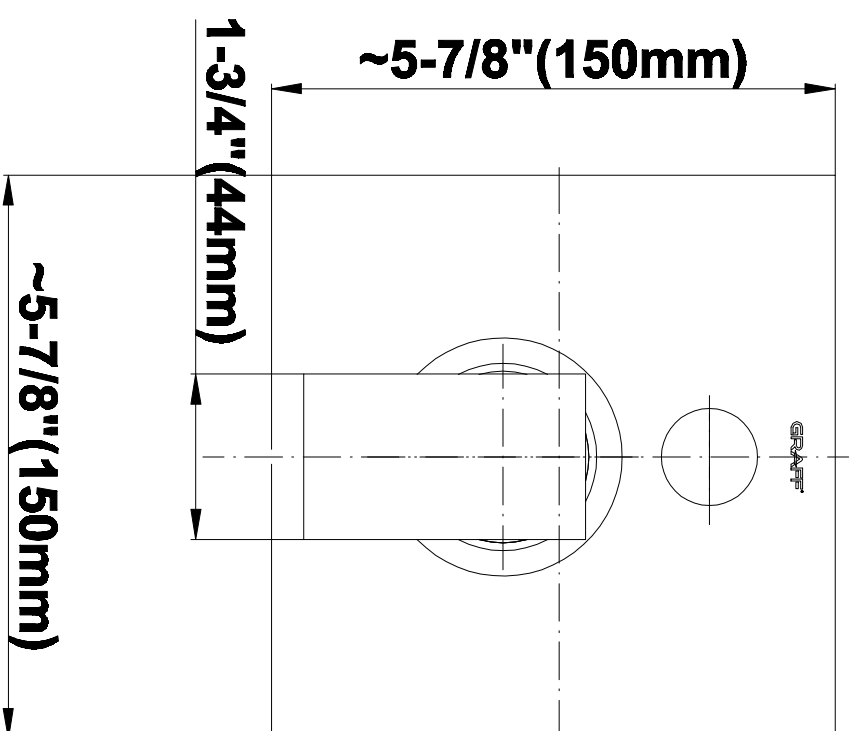

SHOWER
Pressure Balancing Shower
System - Tub and Shower
G-7290-LM31S

GRAFF®

Information

- 1/2" pressure balance valve with diverter and trim
- 8" showerhead with 12" wall-mounted shower arm
- Showerhead features no-clog, easy-clean spray nozzles
- 8" contemporary tub spout
- Optional extension kit
- Showerhead flow rate ≤ 1.8 max gpm
- ADA
- CALGreen

Architectural
White

G-7090

SHOWER
8" Square Brass Showerhead
G-8438

GRAFF[®]

Information

- 1/4" thick
- 144 no-clog, easy-clean rubber spray nozzles
- Recommended use with ceiling shower arm
- Recommended for use at no more than 10 degrees tilt
- Showerhead flow rate ≤ 1.8 max gpm
- CALGreen