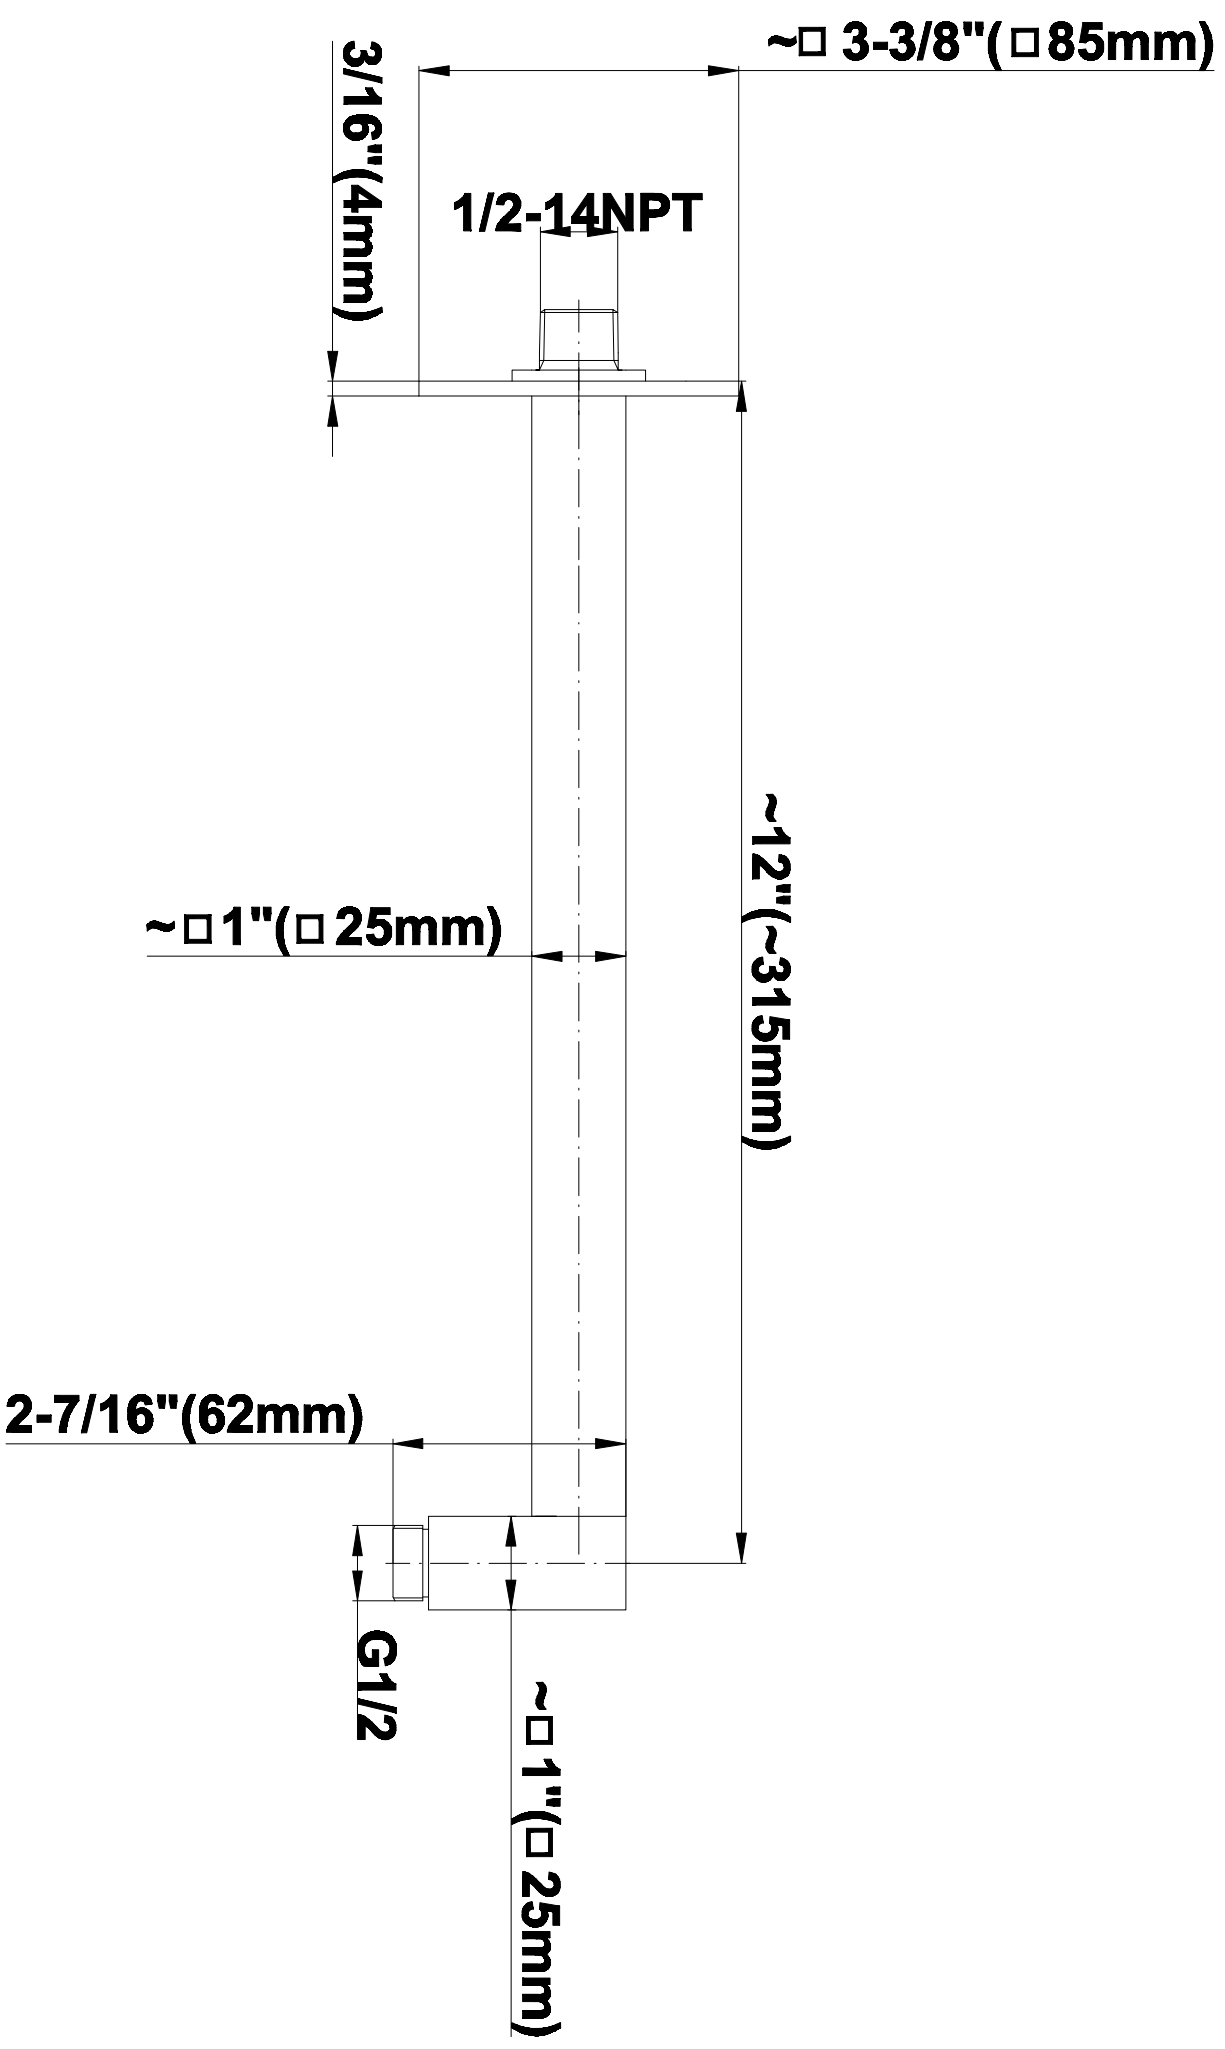

SHOWER
Pressure Balancing Shower
System - Tub and Shower
G-7290-LM31S

GRAFF®

Information

- 1/2" pressure balance valve with diverter and trim
- 8" showerhead with 12" wall-mounted shower arm
- Showerhead features no-clog, easy-clean spray nozzles
- 8" contemporary tub spout
- Optional extension kit
- Showerhead flow rate ≤ 1.8 max gpm
- ADA
- CALGreen

Architectural
White

G-7090

SHOWER
8" Square Brass Showerhead
G-8438

GRAFF[®]

Information

- 1/4" thick
- 144 no-clog, easy-clean rubber spray nozzles
- Recommended use with ceiling shower arm
- Recommended for use at no more than 10 degrees tilt
- Showerhead flow rate ≤ 1.8 max gpm
- CALGreen

www.graff-designs.com | phone: 800-954-4723

SHOWER
Contemporary 12" Shower Arm
G-8530

GRAFF®

Information

- Includes arm and square flange
- 1/2" NPT male thread inlet
- For use with all showerheads (especially G-8438)

Architectural
White

G-8530

SHOWER
8" Contemporary Tub Spout
G-8575

GRAFF®

Information

- Includes spout ring
- 1/2" NPT male thread inlet
- Tub spout flow rate ~ 8.7 gpm @60 psi

Finishes

24K Gold