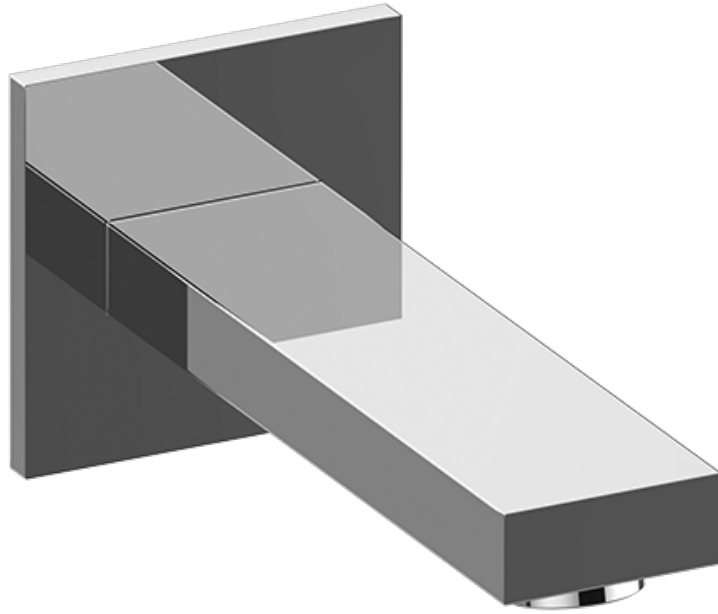

Architectural
White

G-8530

SHOWER
8" Contemporary Tub Spout
G-8575

GRAFF®

Information

- Includes spout ring
- 1/2" NPT male thread inlet
- Tub spout flow rate ~ 8.7 gpm @60 psi

Finishes

24K Gold