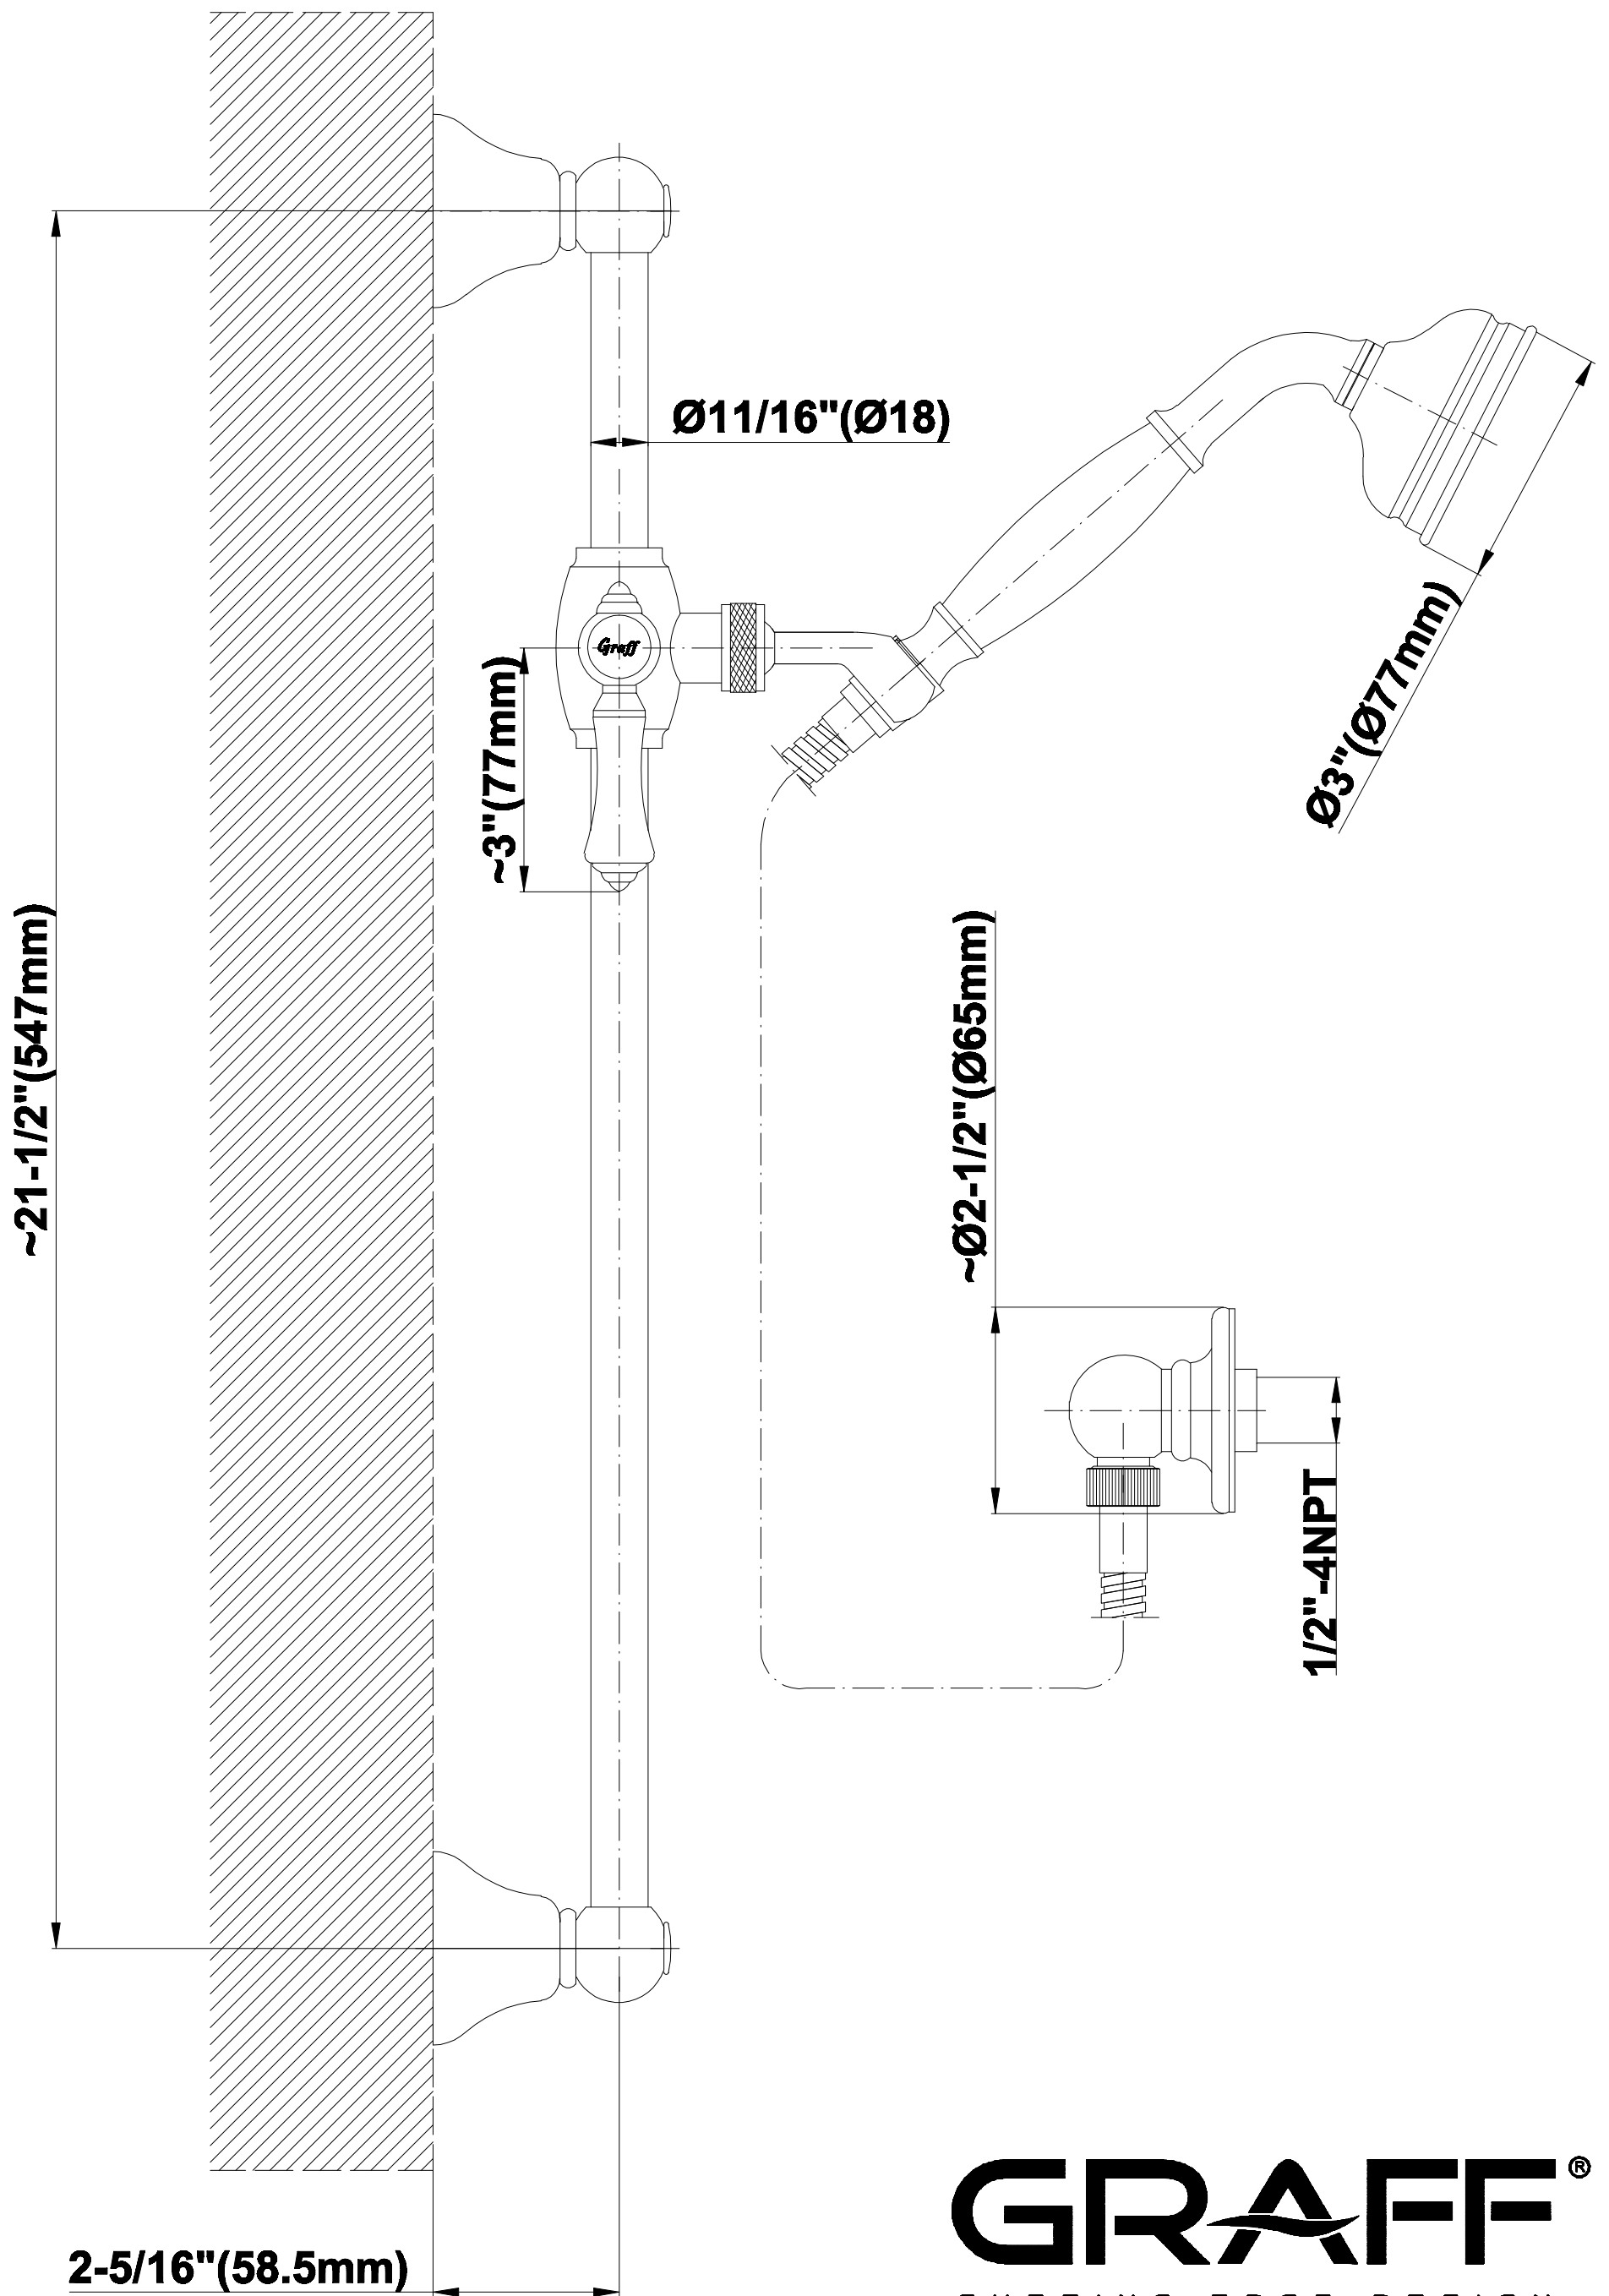

SHOWER
Traditional Handshower w/Wall-
Mounted Slide Bar
G-8600-LM15S

GRAFF®

Information

- 22" wall-mounted slide bar and 59" shower hose
- Includes Traditional Handshower - G-8604
- Adjustable bracket fits all hoses with conical nut
- Includes 1/2" NPT male threaded wall supply elbow
- Handshower flow rate ≤ 1.5 max gpm
- Includes internal backflow preventer
- ADA
- CALGreen

G-8600

SHOWER
Traditional Wall-Mounted Slide
Bar
G-8601-LM15S

GRAFF®

Information

- 22" wall-mounted slide bar
- Adjustable bracket fits all hoses with conical nut
- ADA

Finishes

24K Gold

24K Brushed
Gold

Information

- 1/2" NPT female thread inlet

Finishes

24K Gold

24K Brushed
Gold

Olive Bronze

Polished
Chrome

Polished
Nickel

Traditional Handshower G-8604

SHOWER
59" Shower Hose
G-8605

GRAFF®

Information

- Brass spiral flexible hose with conical nut

Finishes

24K Gold

24K Brushed
Gold