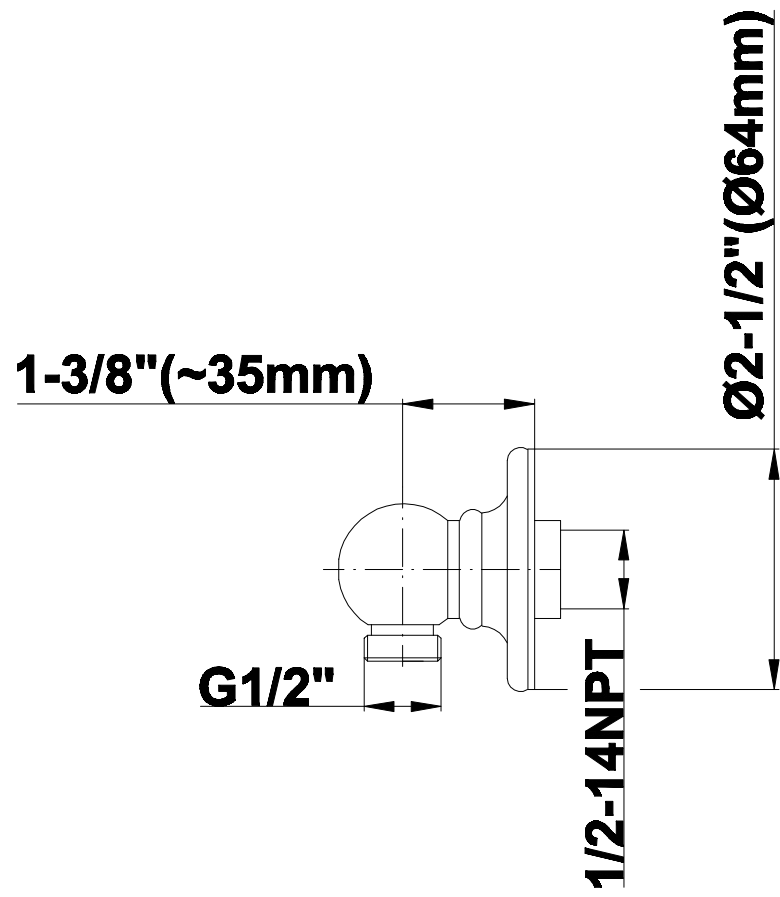

SHOWER
Traditional Handshower w/Wall-
Mounted Slide Bar
G-8600-LM15S

GRAFF®

Information

- 22" wall-mounted slide bar and 59" shower hose
- Includes Traditional Handshower - G-8604
- Adjustable bracket fits all hoses with conical nut
- Includes 1/2" NPT male threaded wall supply elbow
- Handshower flow rate ≤ 1.5 max gpm
- Includes internal backflow preventer
- ADA
- CALGreen

G-8600

SHOWER
Traditional Wall-Mounted Slide
Bar
G-8601-LM15S

GRAFF®

Information

- 22" wall-mounted slide bar
- Adjustable bracket fits all hoses with conical nut
- ADA

Finishes

24K Gold

24K Brushed
Gold

Information

- 1/2" NPT female thread inlet

Finishes

24K Gold

24K Brushed
Gold

Olive Bronze

Polished
Chrome

Polished
Nickel

Steelnox®
(Satin Nickel)

Vintage
Brushed Brass

G-8603

SHOWER
Traditional Handshower
G-8604

GRAFF®

Information

- Solid brass construction
- Smooth, all-metal handle
- Shower hose not included
- Handshower flow rate ≤ 1.5 max gpm
- CALGreen