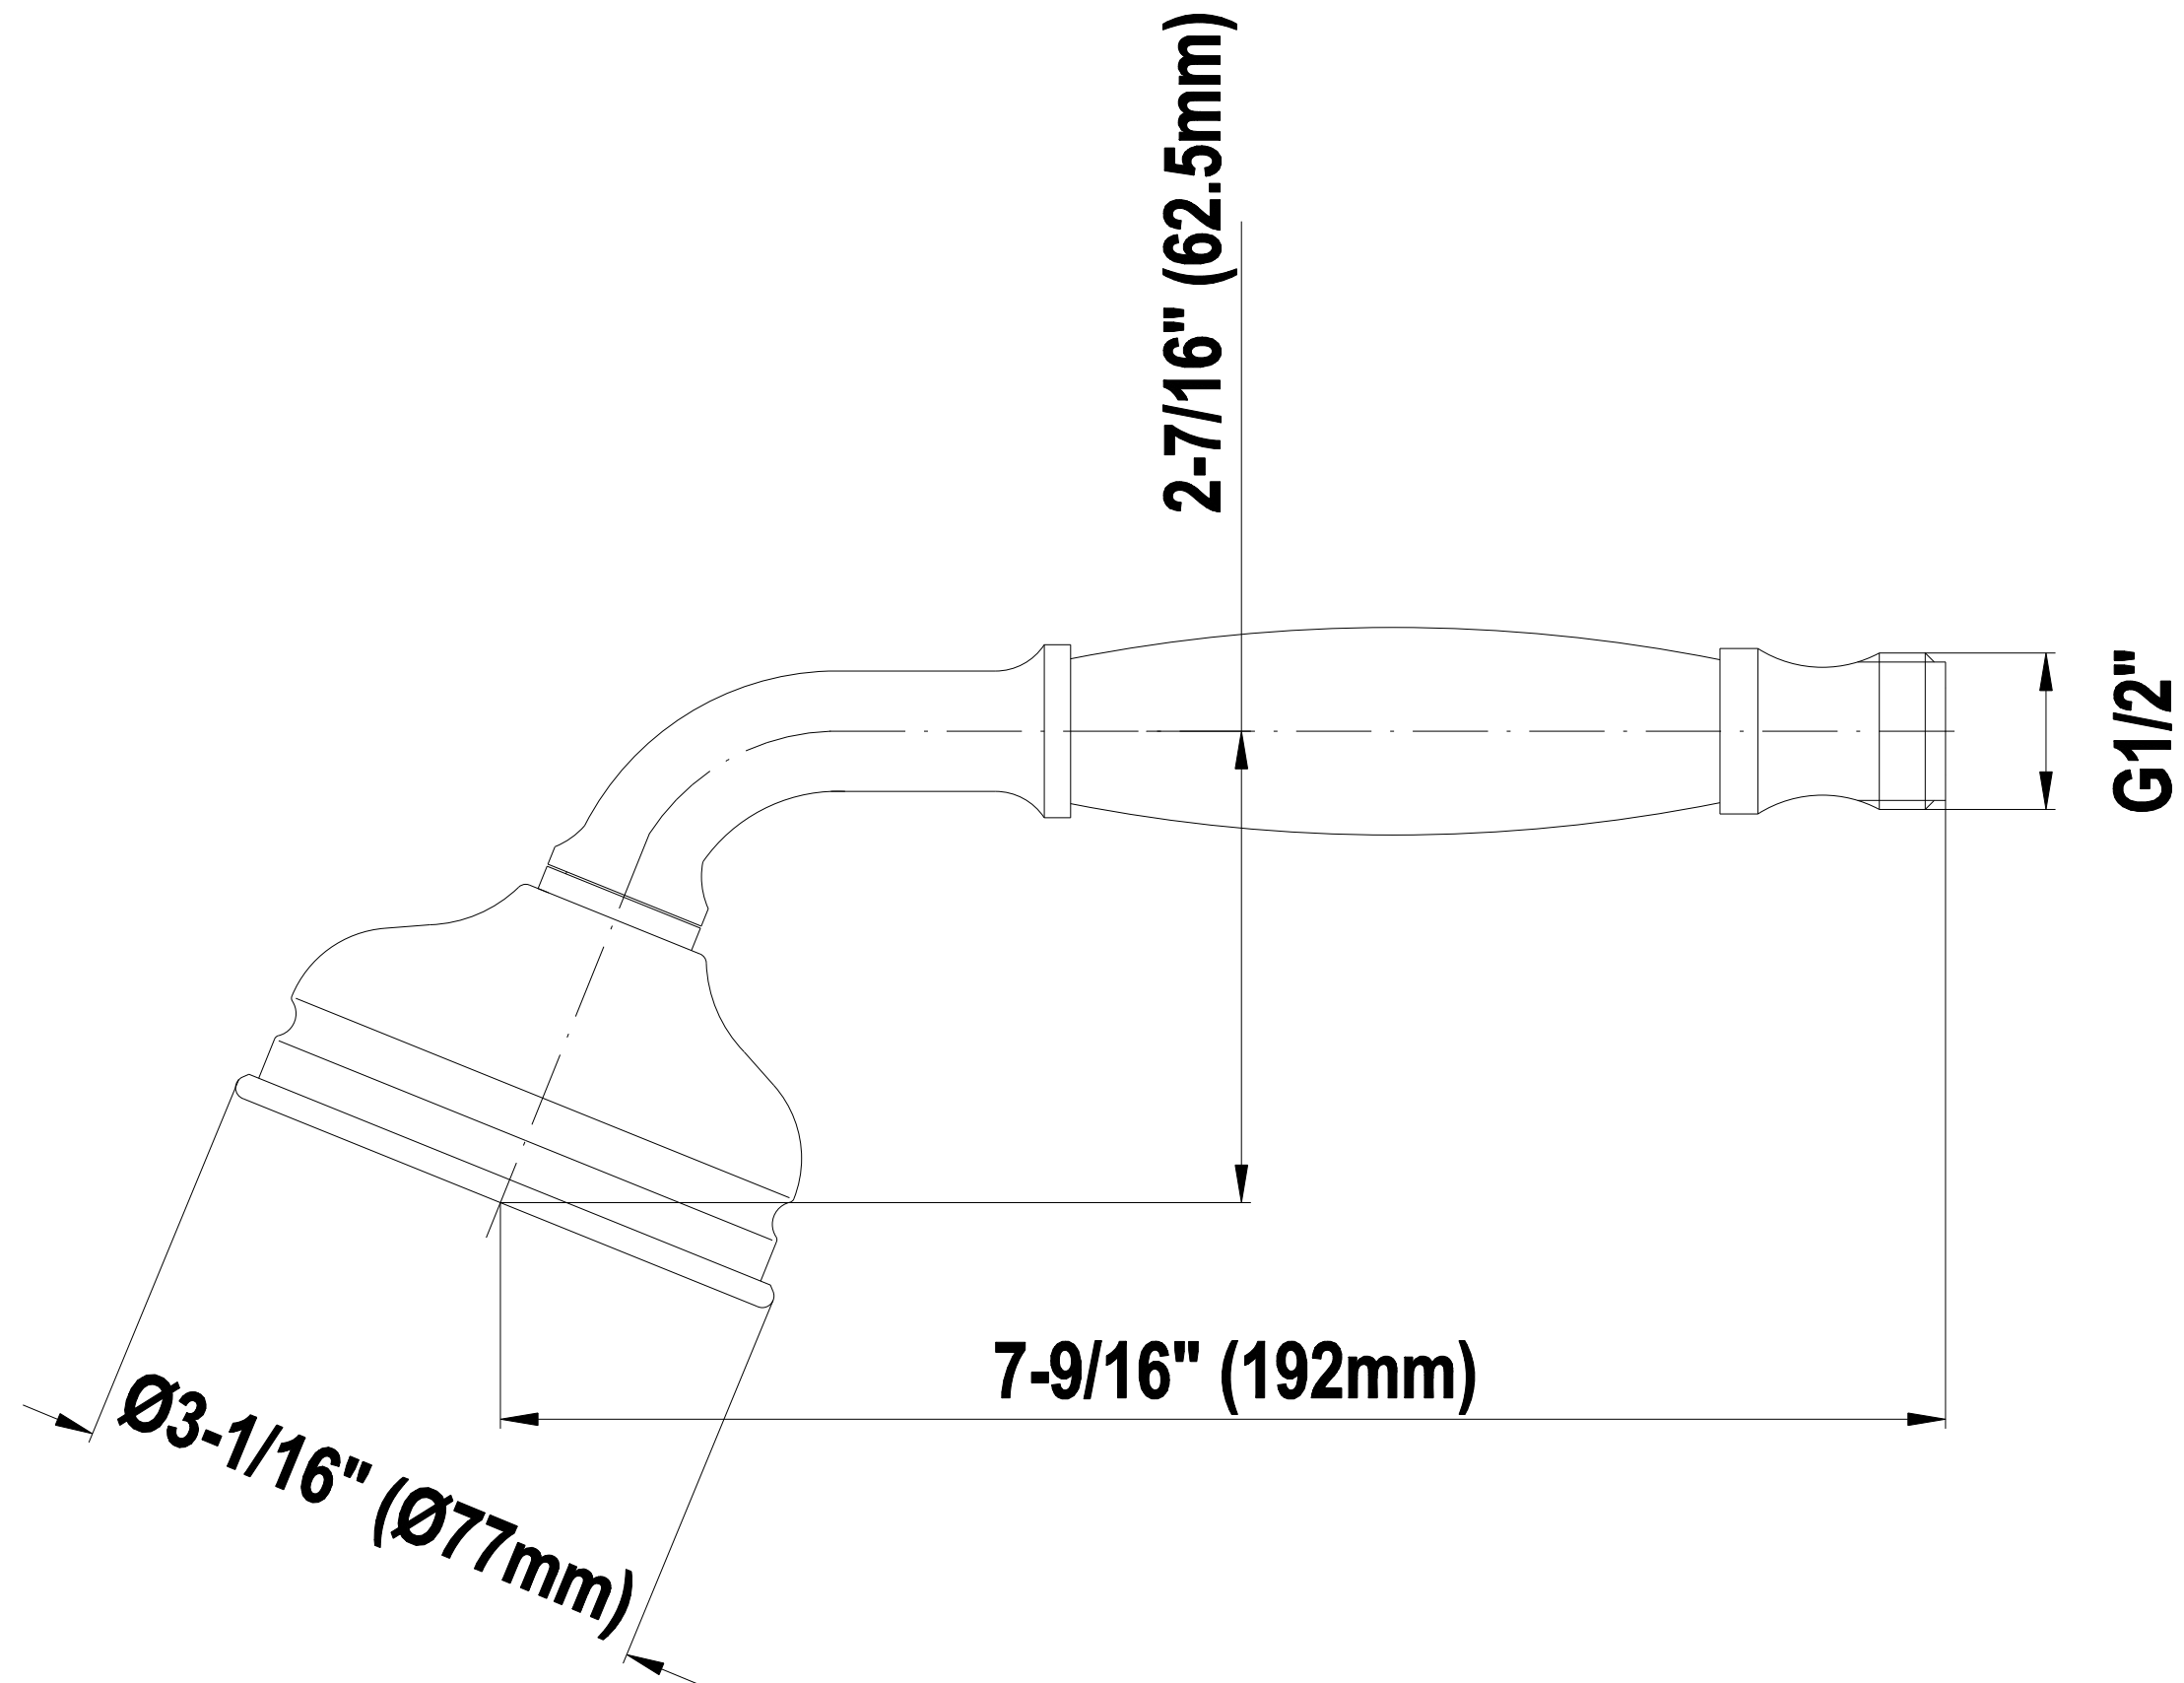

SHOWER
Traditional Handshower w/Wall-
Mounted Slide Bar
G-8600-LM15S

GRAFF®

Information

- 22" wall-mounted slide bar and 59" shower hose
- Includes Traditional Handshower - G-8604
- Adjustable bracket fits all hoses with conical nut
- Includes 1/2" NPT male threaded wall supply elbow
- Handshower flow rate ≤ 1.5 max gpm
- Includes internal backflow preventer
- ADA
- CALGreen

G-8600

SHOWER
Traditional Wall-Mounted Slide
Bar
G-8601-LM15S

GRAFF®

Information

- 22" wall-mounted slide bar
- Adjustable bracket fits all hoses with conical nut
- ADA

Finishes

24K Gold

24K Brushed
Gold

Information

- 1/2" NPT female thread inlet

Finishes

24K Gold

24K Brushed
Gold

Olive Bronze

Polished
Chrome

Polished
Nickel

Traditional Handshower G-8604

SHOWER
59" Shower Hose
G-8605

GRAFF®

Information

- Brass spiral flexible hose with conical nut

Finishes

24K Gold

24K Brushed
Gold