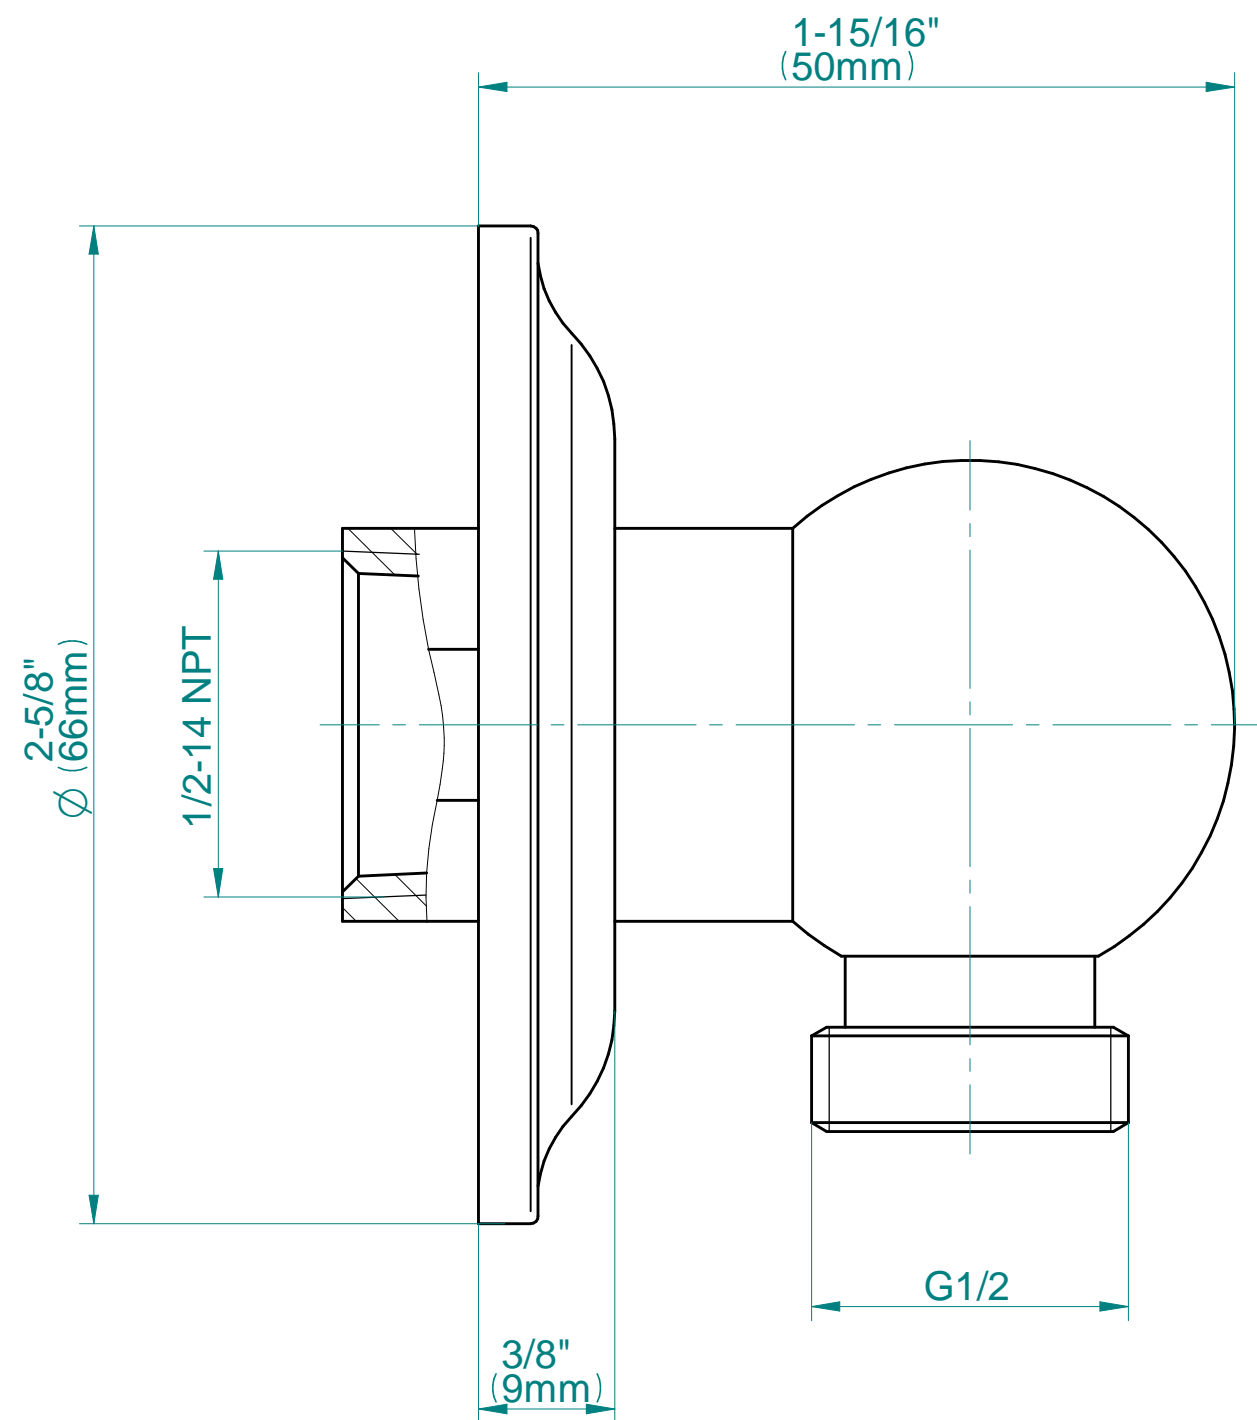

G-8663

CAMDEN Series