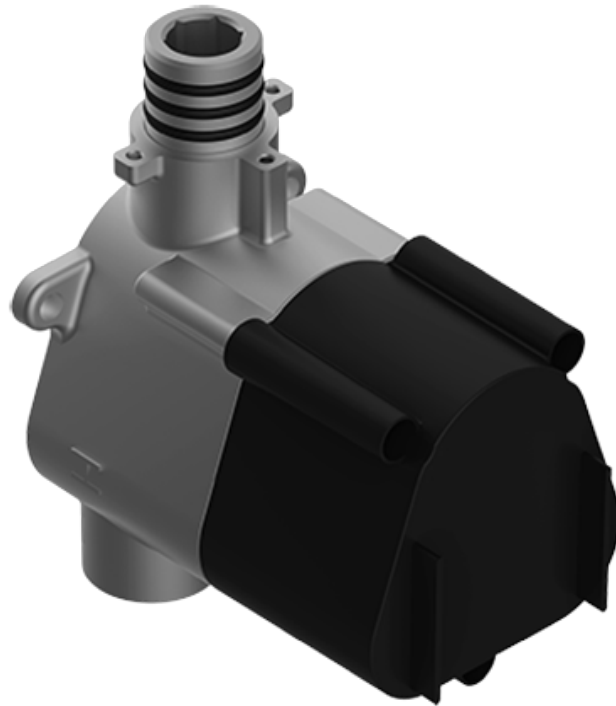

## Information

- 3/4" thermostatic valve and trim
- 3/4" stop/volume control valve and 3-way diverter valve and trims
- 9" showerhead with 11" wall-mounted shower arm
- Showerhead features no-clog, easy-clean spray nozzles
- Handshower set with wall-mounted slide bar and 59" hose (PVD finishes use 59" flex hose)
- 8" matching Camden collection tub spout
- Optional extension kit
- Flow rates: showerhead  $\leq$  1.8 max gpm, handshower  $\leq$  1.8 max gpm
- ADA
- CALGreen

SHOWER  
8" Camden Tub Spout  
**G-6965**

**GRAFF®**

**Information**

- Includes spout ring
- 1/2" NPT male thread inlet
- Tub spout flow rate ~ 13.9 gpm @60 psi
- ADA

**Finishes**

### Product Features

- Includes spout ring
- 1/2" NPT female thread inlet
- Tub spout flow rate ~ 13.9 @60 psi

[www.graff-designs.com](http://www.graff-designs.com) | phone: 800-954-4723

SHOWER  
Thermostatic Rough Valve  
**G-8006**

**Information**

- 12.9 gpm @ 60 psi
- 3/4" universal inlets
- Built-in service stops
- Stacking outlet feature
- Complete serviceability from front of all units
- Supplied with protective plastic cover
- CalGreen compliant dependent on functions