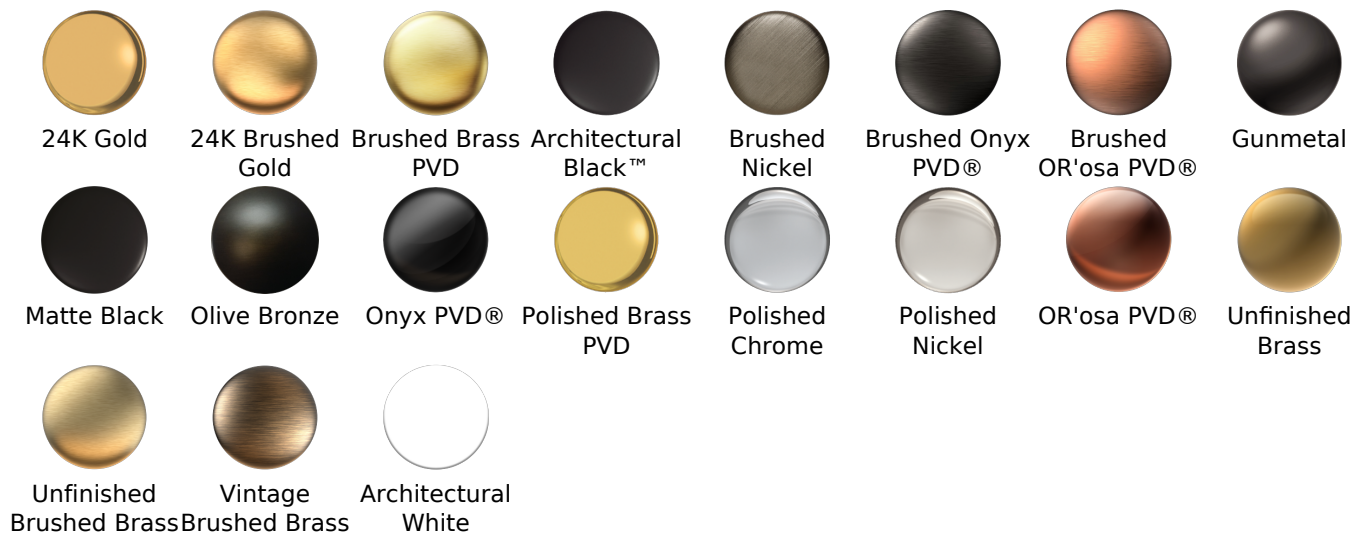

SHOWER
8" Camden Tub Spout
G-6965

GRAFF®

Information

- Includes spout ring
- 1/2" NPT male thread inlet
- Tub spout flow rate ~ 13.9 gpm @60 psi
- ADA

Finishes