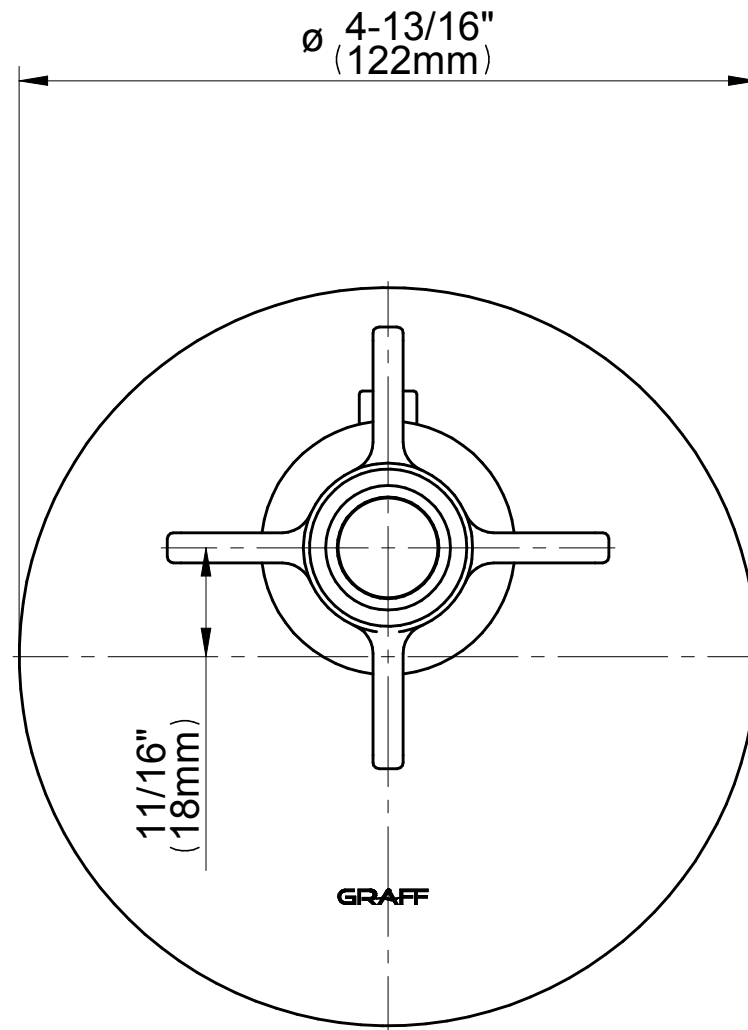

G-8031-C16E-T

Series