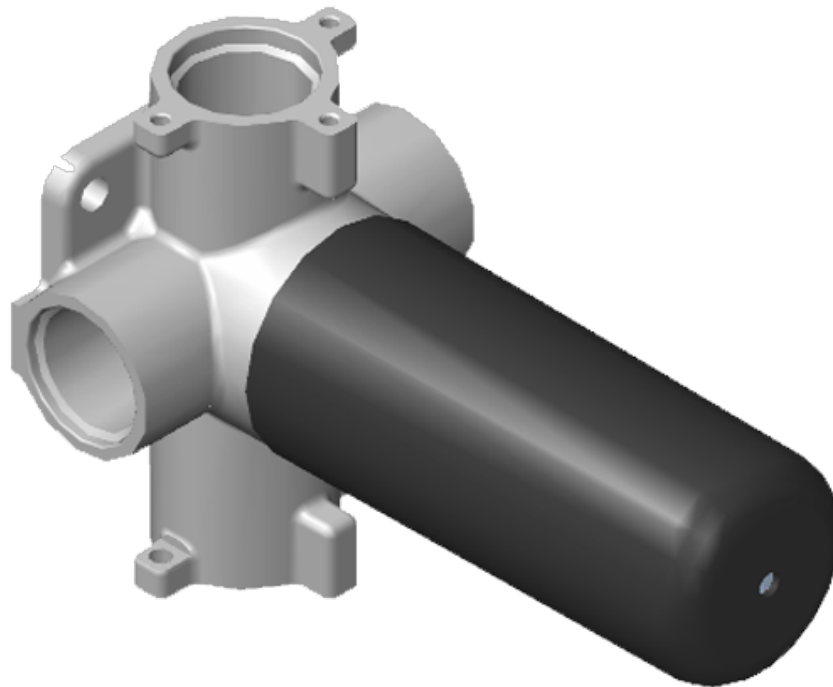

## Series

SHOWER  
M-Series Stop/Volume Control  
Valve Trim with Handle  
**G-8034-C16E1-T**

**Information**

- Single metal handle and decorative trim plate
- Use with G-8076 Stop/Volume Control rough valve with Pass-Through or G-8077 Stop/Volume Control rough valve
- ADA

**Finishes**

SHOWER  
M-Series 3-Way Diverter Valve  
Trim with Handle  
**G-8039-C16E1-T**

**Information**

- Single metal handle and decorative trim plate
- Use with G-8053 3-Way Diverter Control Valve WITH Off Function
- ADA

# G-8039-C16E1-T Series

SHOWER  
 Three-Way Diverter Control Valve  
 WITH Off Function (No Pass-  
 Through)  
**G-8053**

**Information**

- ~11.4 gpm @ 60 psi
- 3/4" universal inlets/outlets with female threads
- Operates one function at a time
- Stacking inlet feature
- Supplied with protective plastic cover
- CALGreen compliant depending on functions