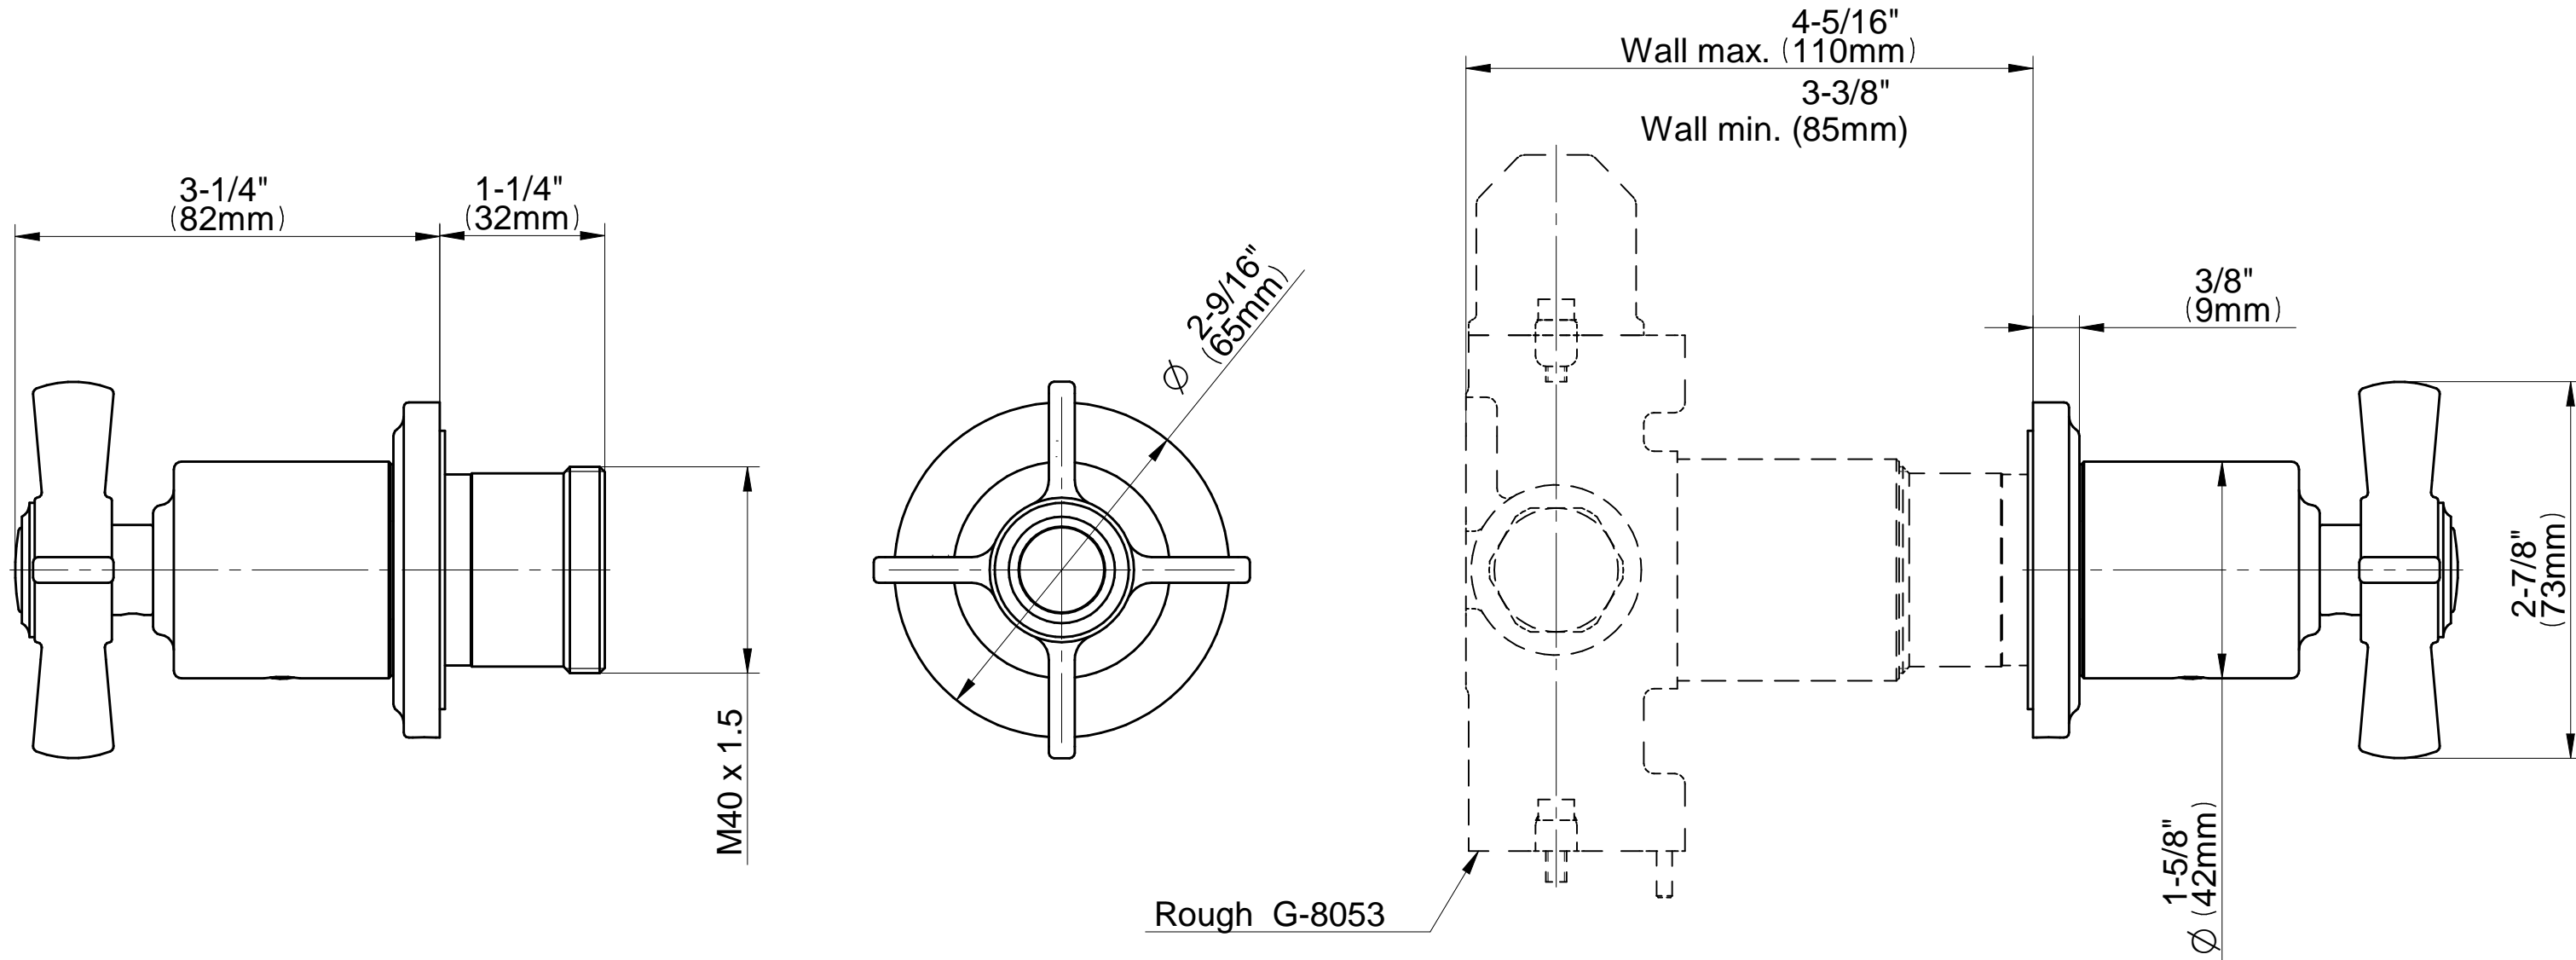

G-8039-C16E1-T Series