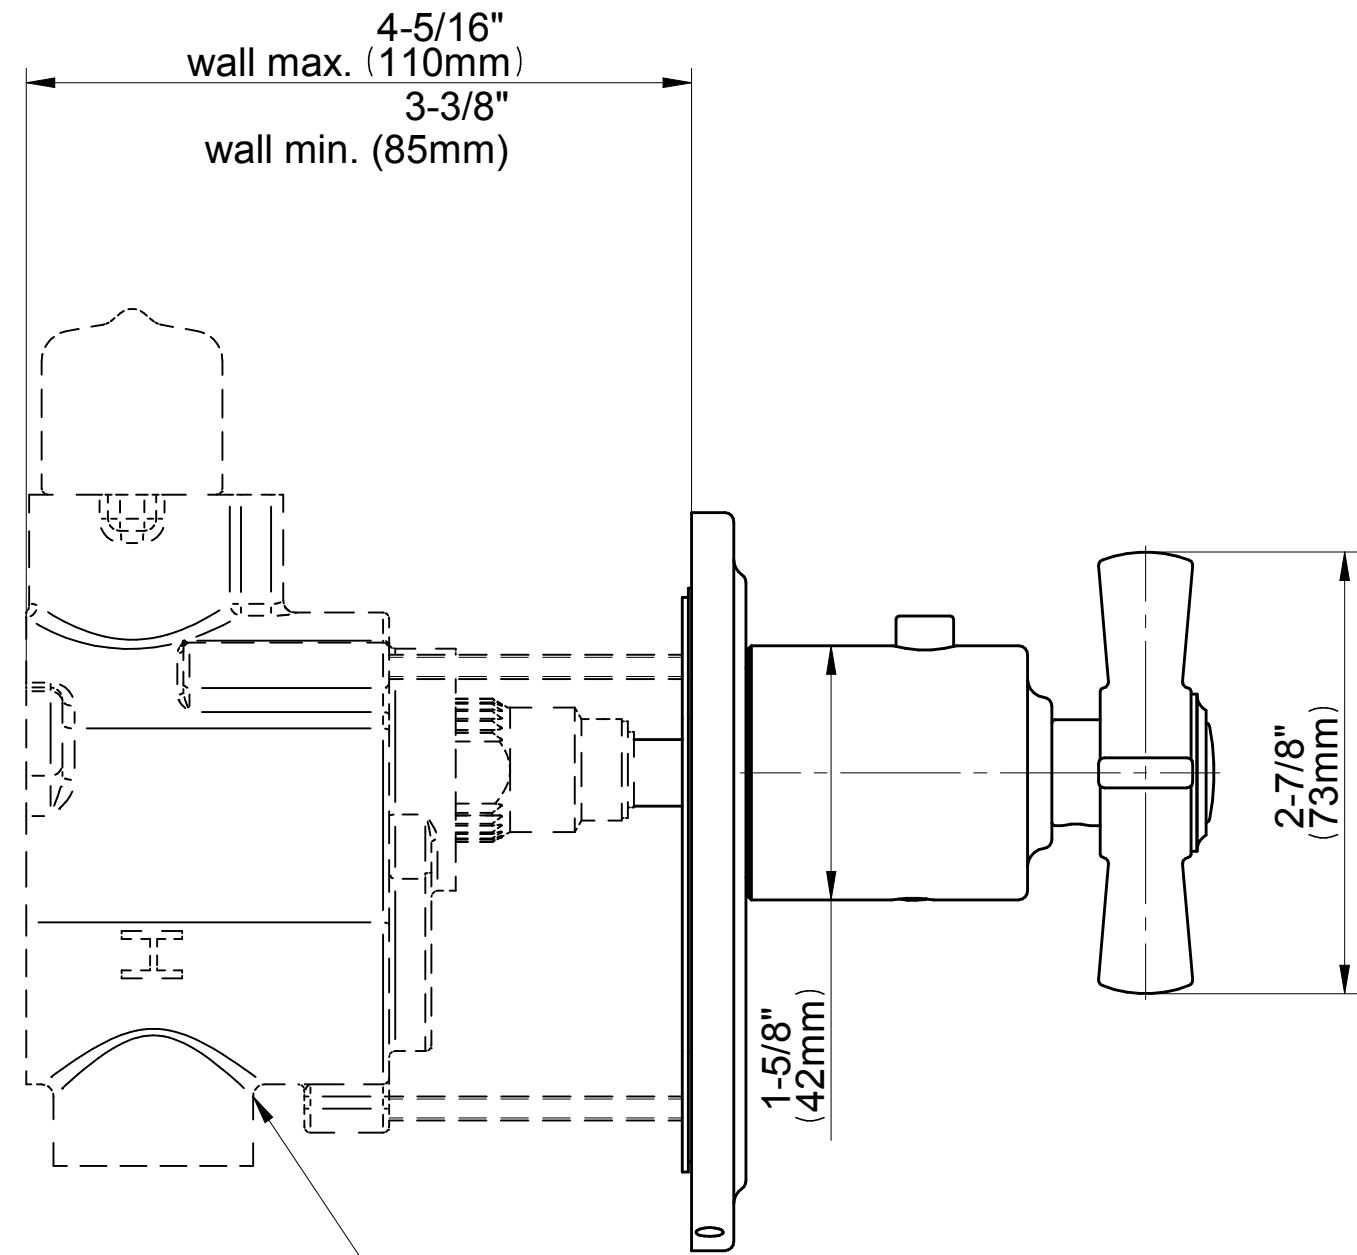

G-8031-C16E-T

Series