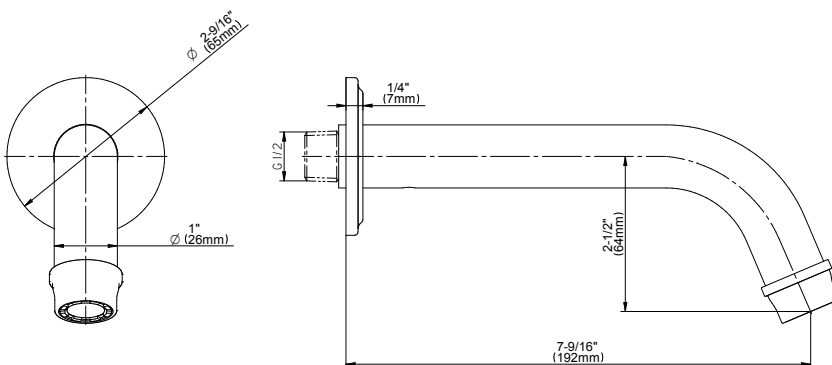

The measurements shown are for reference only. Products and specifications shown are subject to change without notice. Revised 5/2018.

www.graff-designs.com | phone: 800-954-4723