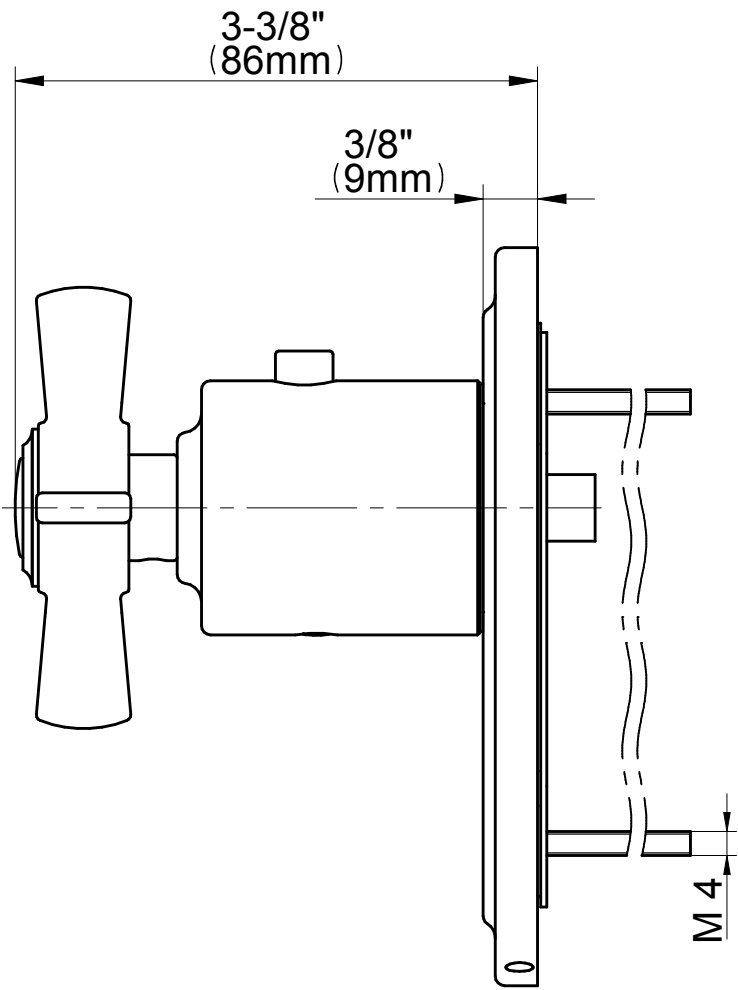

G-8031-C16E-T

Series