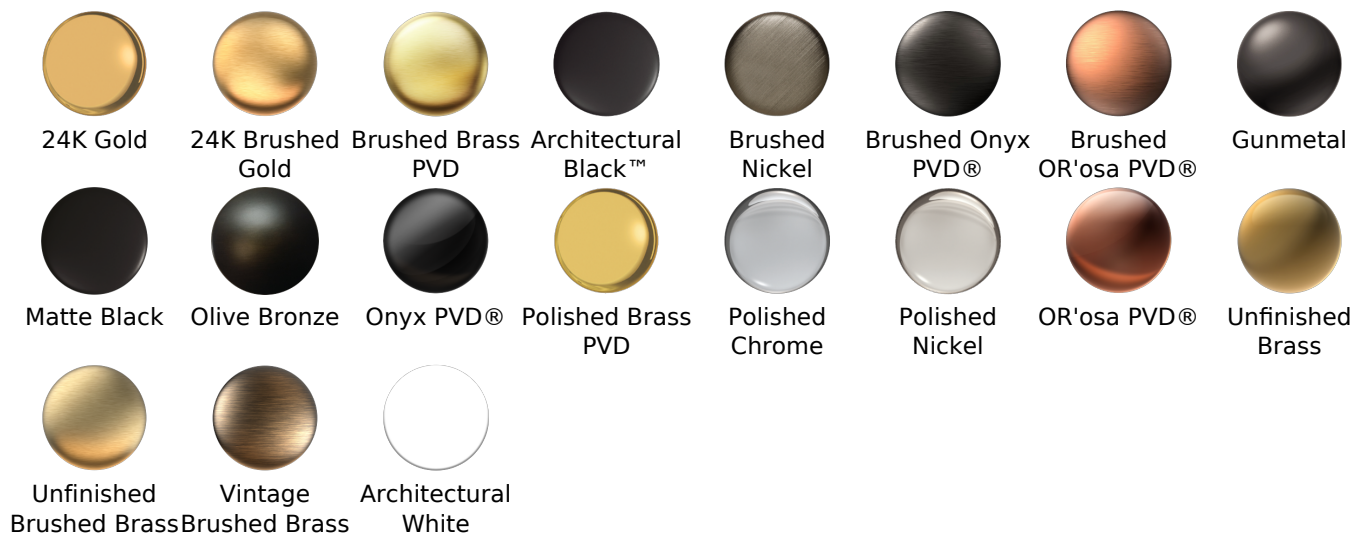

## Available Finishes

- Polished Chrome  
G-8406-PC
- Brushed Nickel  
G-8406-BNi
- Polished Nickel  
G-8406-PN
- Unfinished Brass\*  
G-8406-UB\*
- Olive Bronze  
G-8406-OB\*
- Gold\*  
G-8406-AU\*
- Brushed Gold\*  
G-8406-BAU\*

**Finishes**