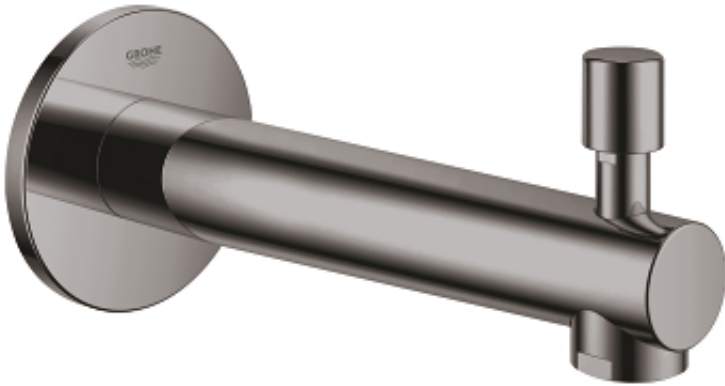

CONCETTO  
Tub Spout  
MODEL # 13275A01

Pure Freude  
an Wasser

**Product Description:**

**CONCETTO  
Tub Spout**

**Standard Specification:**

- Wall mount
- **GROHE StarLight** finish
- Flow control
- Automatic diverter: bath/shower
- 1/2" (13 mm) NPT Male Threads
- 6 11/16" (170 mm) spout reach

**Color:**

- 13275A01 Hard graphite