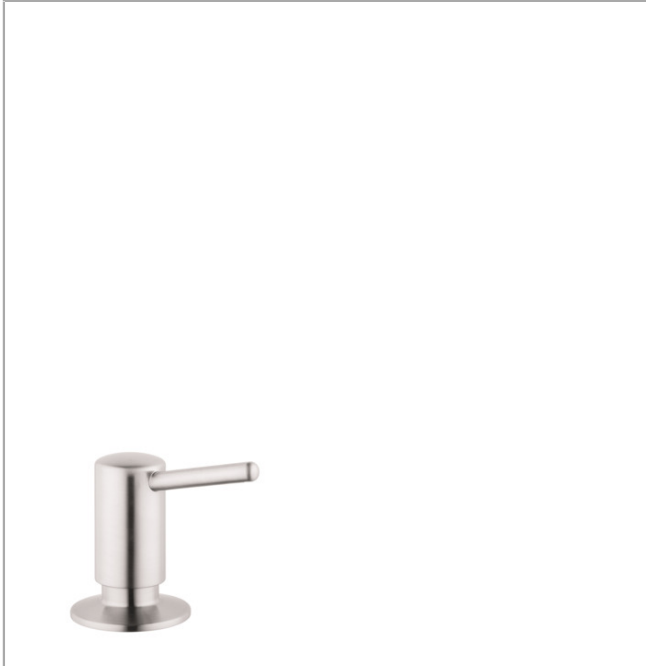

**Soap Dispenser, Contemporary**

Finishes : **steel optic** Part no. : **04539800**

**Description**

**Features**

- metal
- bottle capacity 16 oz
- 1 7/8" maximum counter depth

**Item details**

List Price \$ 86.00

**Product image**

**Scale drawing**