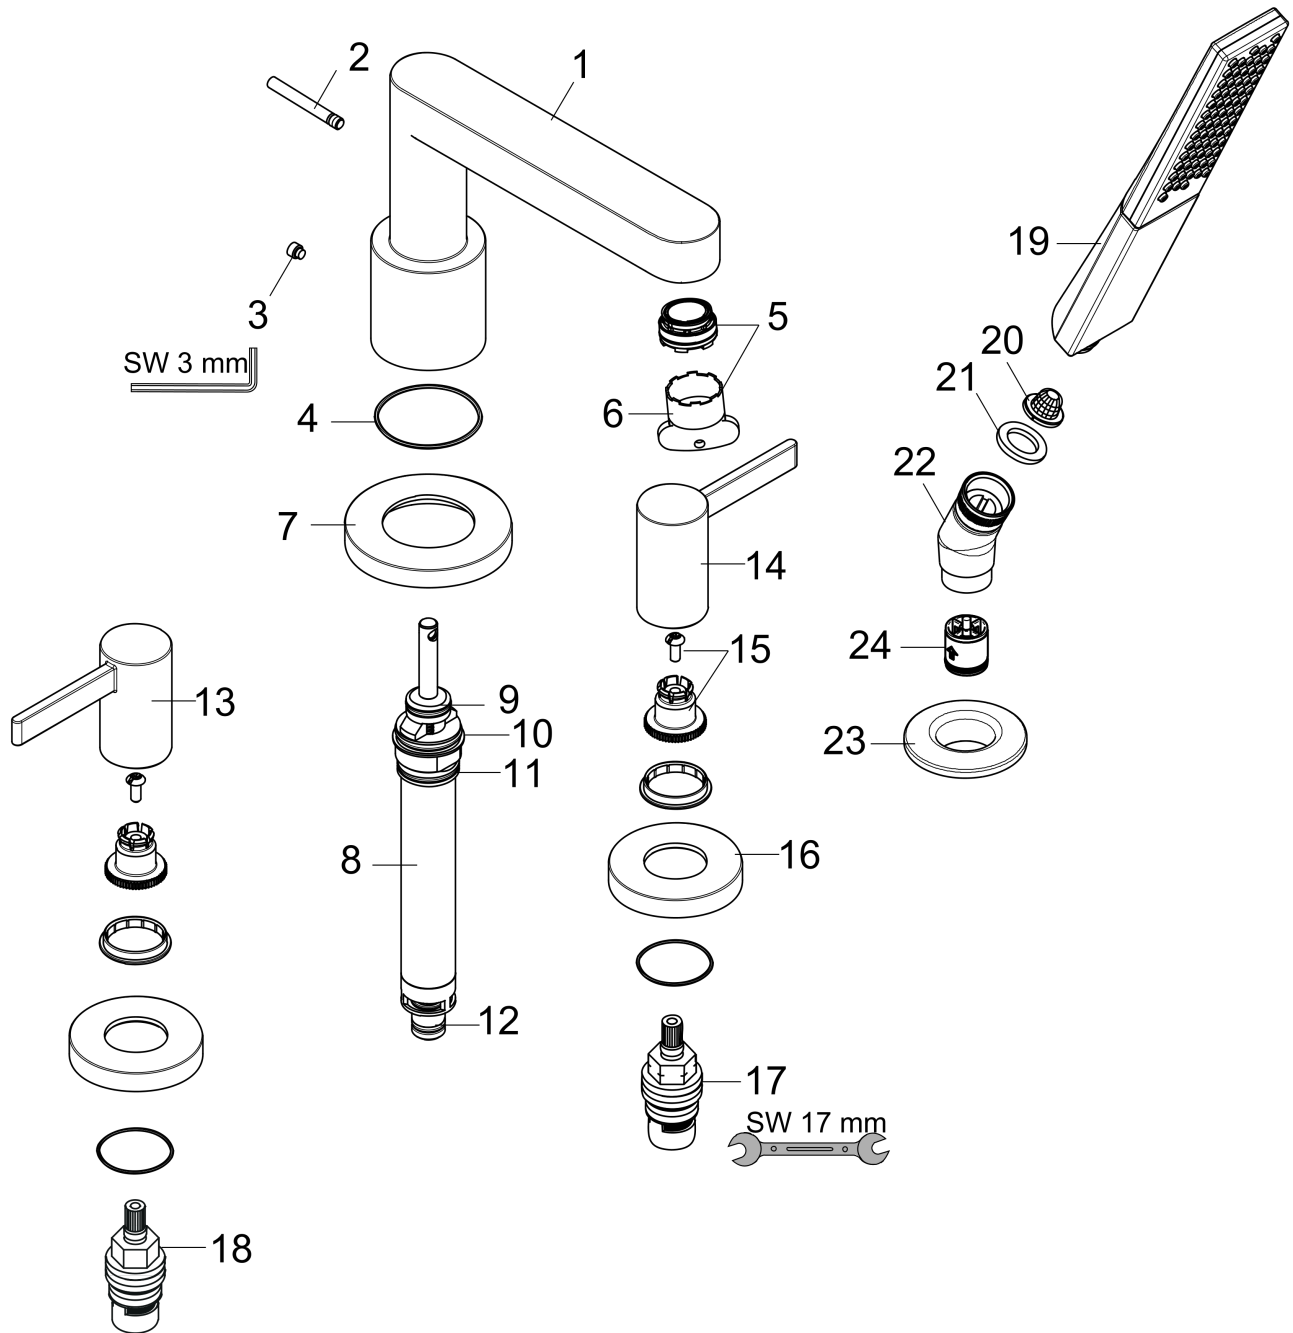

Finoris
4-Hole Roman Tub Set Trim with 1.75 GPM Handshower
 Finishes : **matte white** Part no. : **76443701**

Exploded drawing

Year of production: >11/21

Finoris

4-Hole Roman Tub Set Trim with 1.75 GPM Handshower

Finishes : **matte white** Part no. : **76443701**

Spare parts list

Year of production: >11/21

Pos.	Description	Part no.	Price	PU
1	spout cpl.	93977700	-	1
2	diverter knob	98707700	-	1
3	hollow set screw M6x6	97660000	-	1
4	O-ring 41x1,5	98168000	-	1
5	aerator M24x1 (38 l/min)	93965000	-	1
6	special tool	95158000	-	1
7	escutcheon for spout	93978700	-	1
8	selector assy	93589000	-	1
9	O-Ring 14x2,5	98189000	-	1
10	O-Ring 23x2,5	98183000	-	1
11	O-Ring 22x2	98185000	-	1
12	O-ring 9x2,5	98217000	-	1
13	handle for hot water	93979700	-	1
14	handle for cold water	93980700	-	1
15	handle fixing set	94184000	-	1
16	escutcheon for handle	93976700	-	1
17	shut off unit right closing	94009000	-	1
18	shut off unit left closing	94008000	-	1
19	-	26867701	-	1
20	filter	92672000	-	1
21	seal	98058000	-	1
22	shower holder	28071700	-	1
23	escutcheon Ø 52 mm	97159700	-	1
24	set of non return valves DW 15	94074000	-	1