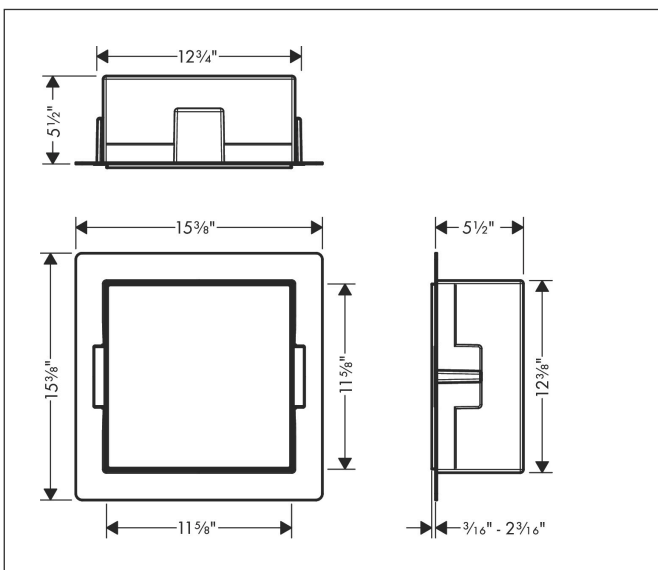

Brand hansgrohe
 Art. Name **XtraStoris Minimalistic** Wall niche frameless 12"x 12"x 5 1/2"
 Art. Nr. 56079700
 Surface matte white
 Pos. 1

Product Picture

Features

- Consists of: wall niche frameless, sealing set
- Installation depth: 140 mm
- Where to use: new construction, renovation
- Variable installation depth
- Easy to clean surface
- Installable flush with the wall or as a design element sticking out (up to 55 mm)
- frameless design
- suitable for use in wet areas
- easy adjustment to tile thickness
- Wall type: solid wall construction, drywall construction
- Material sealing set: Polystyrene (PS)
- Material wall niche: Stainless Steel 304 (1.4301)
- Dimensions wall niche: 300 x 300 x 140 mm (HxWxD)
- Required dimensions for sealing set: 313 x 325 x 140 mm (HxWxD)

Drawing

Technology