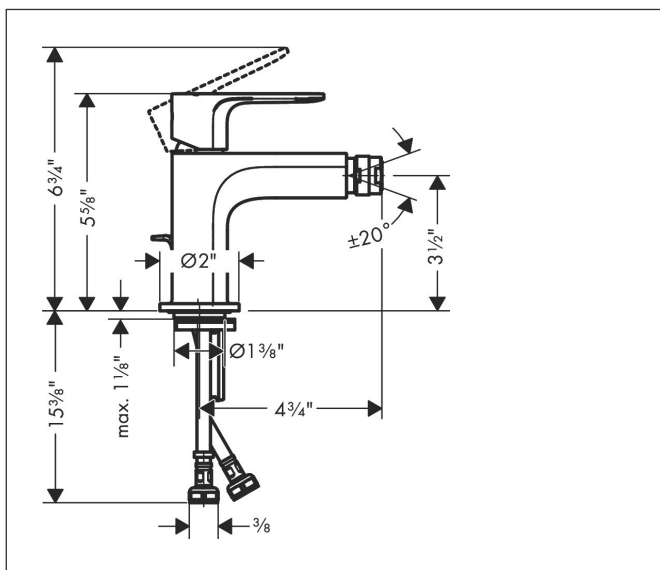

Brand hansgrohe
 Art. Name **Rebris E** Single-Hole Bidet Faucet
 Art. Nr. 72211671
 Surface matte black
 Pos. 1

Product Picture

Features

- Consists of: Single-lever bidet faucet, Pop-up assembly
- Spout height: 89 mm
- Pivoting aerator
- Spray modes: Aerated spray
- Flow: 1.5 GPM (5.7 L/Min)
- Ceramic cartridge
- Includes pop-up drain
- Material waste set: Metal

Drawing

Technology