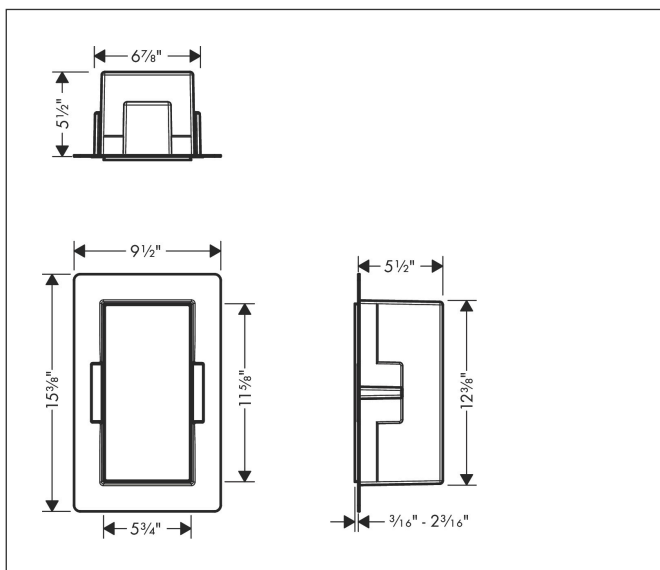

Brand hansgrohe
 Art. Name **XtraStoris Minimalistic** Wall niche frameless 12"x 6"x 5 1/2"
 Art. Nr. 56076670
 Surface matte black
 Pos. 1

Product Picture

Features

- Consists of: wall niche frameless, sealing set
- Installation depth: 140 mm
- Where to use: new construction, renovation
- Variable installation depth
- Easy to clean surface
- Installable flush with the wall or as a design element sticking out (up to 55 mm)
- frameless design
- suitable for use in wet areas
- easy adjustment to tile thickness
- Wall type: solid wall construction, drywall construction
- Material sealing set: Polystyrene (PS)
- Material wall niche: Stainless Steel 304 (1.4301)
- Dimensions wall niche: 300 x 150 x 140 mm (HxWxD)
- Required dimensions for sealing set: 313 x 175 x 140 mm (HxWxD)

Drawing

Technology