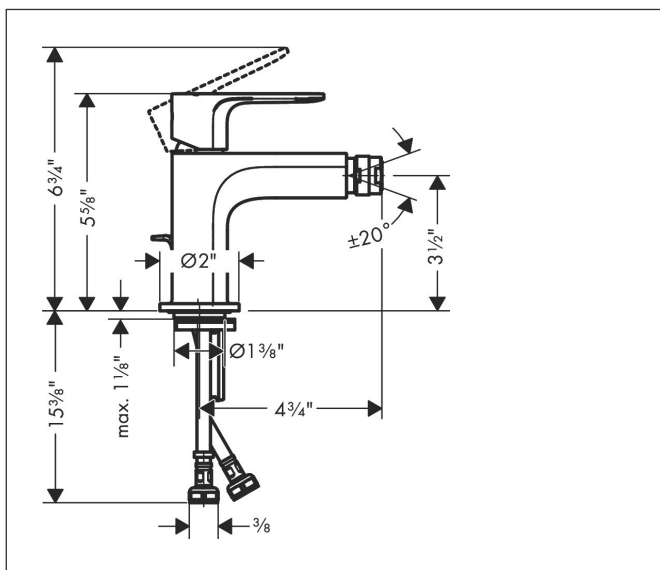

Brand hansgrohe
Art. Name **Rebris E** Single-Hole Bidet Faucet
Art. Nr. 72211821
Surface brushed nickel
Pos. 1

Product Picture

Features

- Consists of: Single-lever bidet faucet, Pop-up assembly
- Spout height: 89 mm
- Pivoting aerator
- Spray modes: Aerated spray
- Flow: 1.5 GPM (5.7 L/Min)
- Ceramic cartridge
- Includes pop-up drain
- Material waste set: Metal

Drawing

Technology