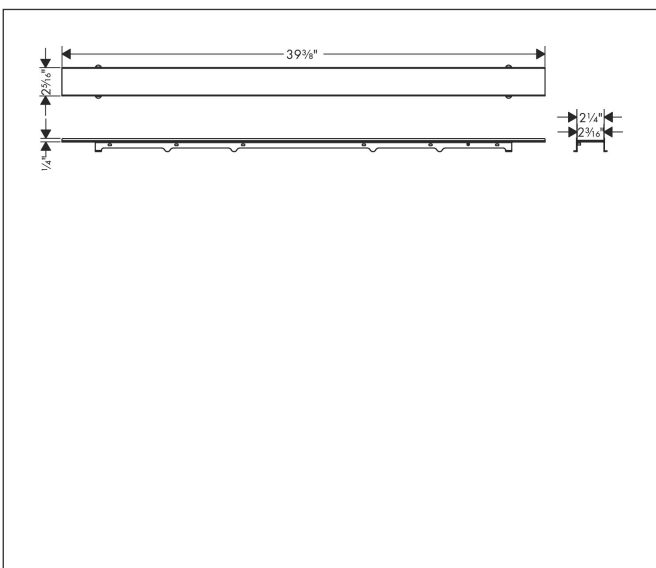

Brand	hansgrohe
Art. Name	RainDrain Rock Trim 31 1/2" Cut to Size and Tileable
Art. Nr.	56031001
Surface	n.a.
Pos.	1

Product Picture

Features

- Consists of: tileable trim, grate removal tool
- Mounting type: free in the floor, two-sided
- Can be shortened on site
- Frameless design
- Tile thickness: up to 40 mm
- Suitable for every type of tile and tile thickness
- Where to use: new construction, renovation
- Grate removal tool allows easy removal of the trim
- easy to clean
- 50 mm excess length on both sides
- can be shortened to a minimum of 800 mm
- Grate material: Stainless Steel 304 (1.4301)
- Suitable for primary drainage

Drawing

Technology