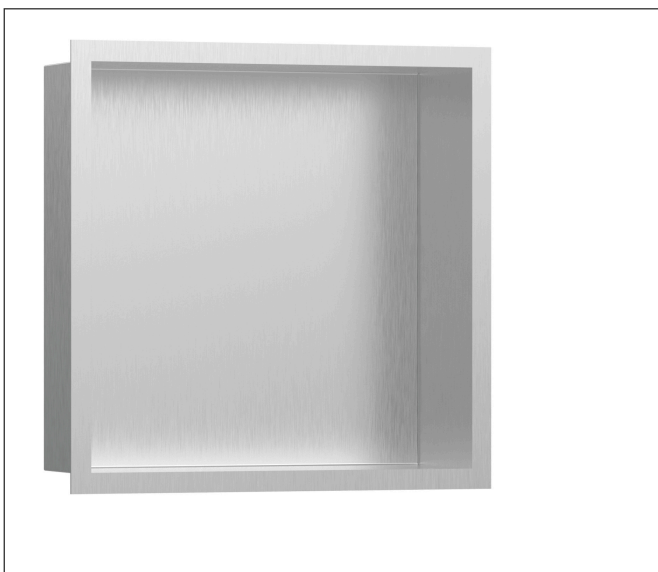

Brand hansgrohe
 Art. Name **XtraStoris Individual** Wall niche Brushed Stainless Steel with design frame 12"x 12"x 4"
 Art. Nr. 56097800
 Surface Brushed Stainless Steel
 Pos. 1

Product Picture

Features

- Consists of: wall niche with design frame, sealing set
- Body colour: Brushed Stainless Steel
- Installation depth: 100 mm
- Where to use: new construction, renovation
- Easy to clean surface
- Suitable for use in wet areas
- Wall type: solid wall construction, drywall construction
- Material sealing set: Polystyrene (PS)
- Material wall niche: Stainless Steel 304 (1.4301)
- With 2 mm thick design frame
- Dimensions wall niche: 300 x 300 x 100 mm (HxWxD)
- Required dimensions for sealing set: 313 x 325 x 100 mm (HxWxD)