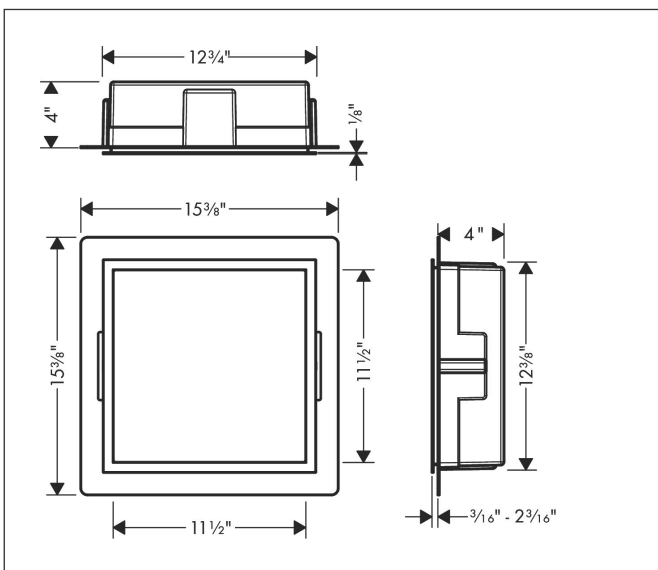

Brand hansgrohe
 Art. Name **XtraStoris Individual** Wall niche Brushed Stainless Steel with design frame 12"x 12"x 4"
 Art. Nr. 56097800
 Surface Brushed Stainless Steel
 Pos. 1

Product Picture

Features

- Consists of: wall niche with design frame, sealing set
- Body colour: Brushed Stainless Steel
- Installation depth: 100 mm
- Where to use: new construction, renovation
- Easy to clean surface
- Suitable for use in wet areas
- Wall type: solid wall construction, drywall construction
- Material sealing set: Polystyrene (PS)
- Material wall niche: Stainless Steel 304 (1.4301)
- With 2 mm thick design frame
- Dimensions wall niche: 300 x 300 x 100 mm (HxWxD)
- Required dimensions for sealing set: 313 x 325 x 100 mm (HxWxD)

Drawing

Technology