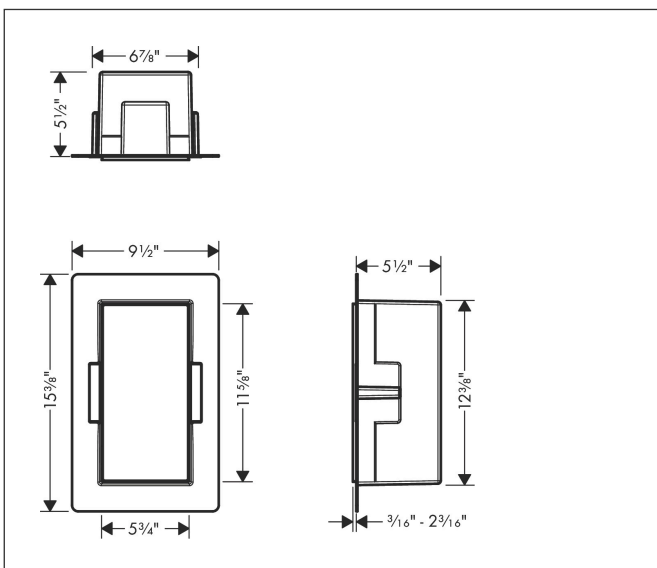

Brand hansgrohe
Art. Name **XtraStoris Minimalistic** Wall niche frameless 12"x 6"x 5 1/2"
Art. Nr. 56076700
Surface matte white
Pos. 1

Product Picture

Features

- Consists of: wall niche frameless, sealing set
- Installation depth: 140 mm
- Where to use: new construction, renovation
- Variable installation depth
- Easy to clean surface
- Installable flush with the wall or as a design element sticking out (up to 55 mm)
- frameless design
- suitable for use in wet areas
- easy adjustment to tile thickness
- Wall type: solid wall construction, drywall construction
- Material sealing set: Polystyrene (PS)
- Material wall niche: Stainless Steel 304 (1.4301)
- Dimensions wall niche: 300 x 150 x 140 mm (HxWxD)
- Required dimensions for sealing set: 313 x 175 x 140 mm (HxWxD)

Drawing

Technology