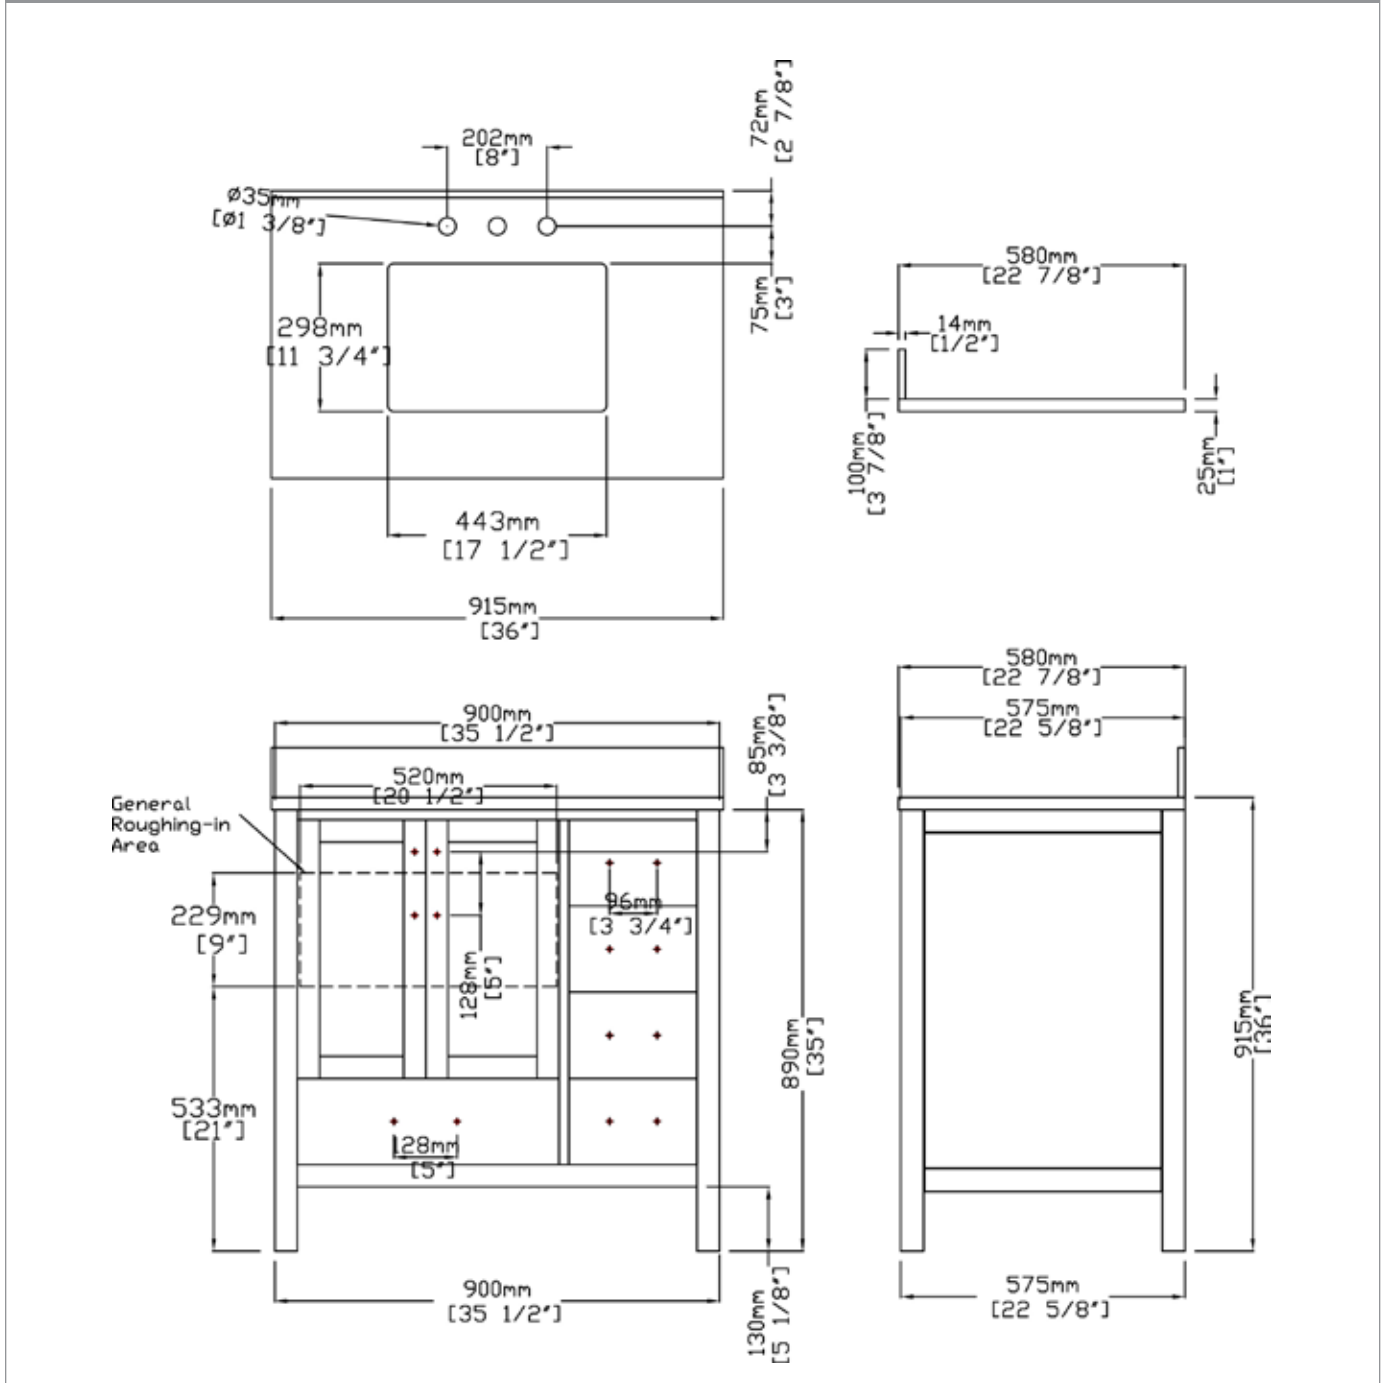

PRODUCT SPECIFICATIONS

Dimensional Diagram(s)

Wood is a beautiful natural material. The figuring (grain) of each piece is unique to every vanity produced. Every vanity will contain a different figure, birdseye knots and heartwood streaks. These are not considered defects, but natural unique character. There will also be a natural aging of every wood species over time which changes the overall color of the vanity. In most instances, this will be a darkening of dark woods and a yellowing of light woods. Direct sunlight will hasten this effect. Given this natural beauty, no two vanities will exactly match in figure or color (if stained or clear-coated). Samples may differ.

Stone products will have naturally occurring characteristics such as variation in grain, color, and mineral streaks. Due to this natural beauty, new and/or replacement pieces may not match display samples and/or existing pieces.