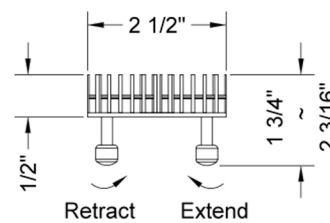

### FEATURES:

- 304 stainless steel construction
- Nominal Size: 60"
- Key included to remove grate for easy cleaning
- Adjustable feet for perfect installation
- JACLO channel drain body sold separately
- Standard finishes: BSS & PSS. Additional finishes available: BKN, BU, EB, JG, MBK, ORB, PB, PG, SB, SDB, SG, TB, WH. Call for pricing and availability

### SPECIFICATION DRAWING:

JACLO BAR GRATE ONLY		
PART. #	DESCRIPTION	A
6224-24-XXX	BAR GRATE	22 1/4"
6224-32-XXX	BAR GRATE	30 1/8"
6224-36-XXX	BAR GRATE	34 1/8"
6224-42-XXX	BAR GRATE	42"
6224-48-XXX	BAR GRATE	46"
6224-60-XXX	BAR GRATE	57 3/4"