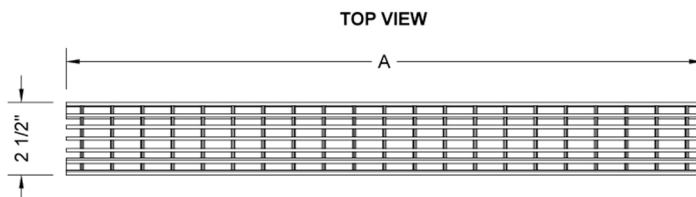

### FEATURES:

- 304 stainless steel construction
- Nominal Size: 60"
- Key included to remove grate for easy cleaning
- Adjustable feet for perfect installation
- JACLO channel drain body sold separately
- Standard finishes: BSS & PSS. Additional finishes available: BKN, BU, EB, JG, MBK, ORB, PB, PG, SB, SDB, SG, TB, WH. Call for pricing and availability

### SPECIFICATION DRAWING:

JACLO BAR GRATE ONLY		
PART. #	DESCRIPTION	A
6224-24-XXX	BAR GRATE	22 1/4"
6224-32-XXX	BAR GRATE	30 1/8"
6224-36-XXX	BAR GRATE	34 1/8"
6224-42-XXX	BAR GRATE	42"
6224-48-XXX	BAR GRATE	46"
6224-60-XXX	BAR GRATE	57 3/4"