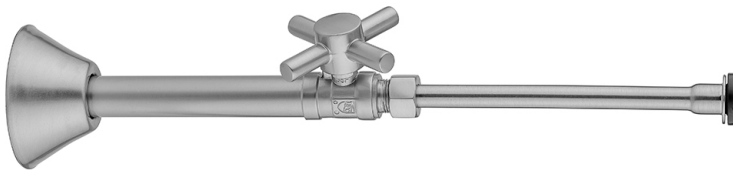

# Quarter Turn Straight Pattern 1/2" Copper (Sweat Fit) x 3/8" O.D. Toilet Supply Kit with Contempo Cross Handle, 12" Supply Tube, Escutcheon

**Model #: 631-4-72-**

## FEATURES:

- Complete Toilet Supply Kit
- Kit contains:
  - (1) Quarter Turn Straight Pattern 1/2" Copper (Sweat Fit) x 3/8" O.D. Supply Valve with Contempo Cross Handle P/N 631-4
  - (1) 20" Copper Supply Tube P/N 772
  - (1) Bell Escutcheon P/N 7116

## AVAILABLE FINISHES:

Polished Chrome (PCH)	Satin Chrome (SC)	Bronze Umber (BU)
Satin Nickel (SN)	Pewter (PEW)	Caramel Bronze (CB)
Polished Nickel (PN)	Antique Brass (AB)	Antique Copper (ACU)
Oil-Rubbed Bronze (ORB)	Polished Brass (PB)	Polished Copper (PCU)
Vintage Bronze (VB)	Satin Brass (SB)	Rose Gold (RG)
Matte Black (MBK)	Satin Gold (SG)	Polished Gold (PG)
Black Nickel (BKN)	Bombay Gold (BG)	Jewelers Gold (JG)
Europa Bronze (EB)	White (WH)	Sedona Beige (SDB)
Tristan Brass (TB)	Satin Cooper (SCU)	

## SPECIFICATION DRAWING:

COMPONENTS	
DESCRIPTION	QTY:
STRAIGHT VALVE - CONTEMPO CROSS HANDLE	1
20" X 3/8" O.D. SUPPLY TUBE	1
ESCUTCHEON	1
PLASTIC FILL VALVE COUPLING NUT	1