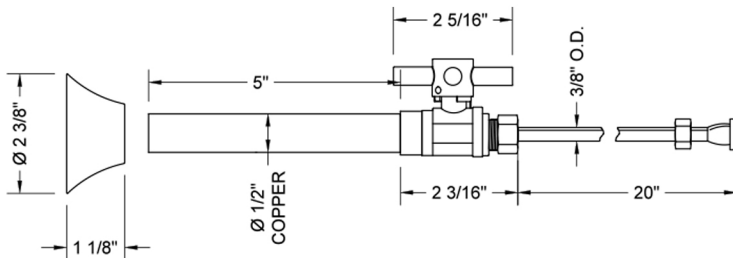

# Quarter Turn Straight Pattern 1/2" Copper (Sweat Fit) x 3/8" O.D. Toilet Supply Kit with Contempo Cross Handle, 12" Supply Tube, Escutcheon

**Model #: 631-4-72-**

## FEATURES:

- Complete Toilet Supply Kit
- Kit contains:
  - (1) Quarter Turn Straight Pattern 1/2" Copper (Sweat Fit) x 3/8" O.D. Supply Valve with Contempo Cross Handle P/N 631-4
  - (1) 20" Copper Supply Tube P/N 772
  - (1) Bell Escutcheon P/N 7116

## SPECIFICATION DRAWING:

COMPONENTS	
DESCRIPTION	QTY:
STRAIGHT VALVE - CONTEMPO CROSS HANDLE	1
20" X 3/8" O.D. SUPPLY TUBE	1
ESCUTCHEON	1
PLASTIC FILL VALVE COUPLING NUT	1