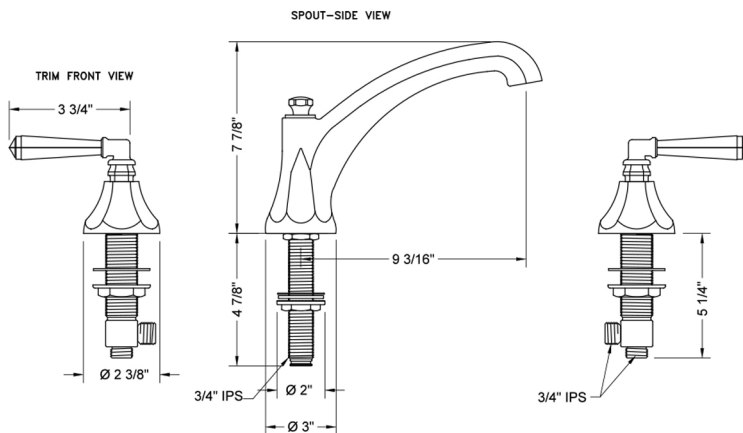

Astor Roman Tub Set with High Spout and Hex Lever Handles

Model #: 6972-T685-TRIM-

FEATURES:

- All brass roman deck mount tub set trim
- Quick connect/disconnect spout
- Stationary spout with full flow aerator
- Spout Hole Size Min-Max: 1 1/8" - 1 3/4"
- Valve Hole Size Min-Max: 1 1/4" - 1 3/8"
- Both standard metal & porcelain buttons are included for handles
- Requires J-6912 rough in kit

SPECIFICATION DRAWING:

* SPEC SHOWN WITH ROUGH KIT
SOLD SEPARATELY

AVAILABLE HANDLES: