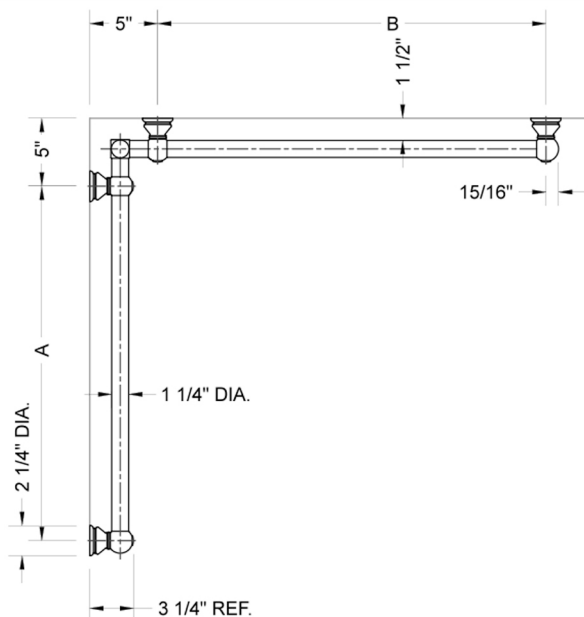

G30 36" x 48" Inside Corner Grab Bar

Model #: G30-36-48-IC-

FEATURES:

- ADA compliant when properly installed
- All brass construction, fully polished & plated
- All grab bars can be custom sized. Contact JACLO for pricing & availability
- Optional handshower sliders and toilet paper/wash cloth holders can be added only upon initial order
- Grab bars over 32" REQUIRE a middle post

SPECIFICATION DRAWING:

| BRASS LUXURY GRAB BAR | | | | | | | |
|-----------------------|----------------|-----|-----|--------------|----------------|-----|-----|
| PART. # | DESCRIPTION | A | B | PART. # | DESCRIPTION | A | B |
| G30-12-12-IC | CENTER OF POST | 12" | 12" | G30-24-36-IC | CENTER OF POST | 24" | 36" |
| G30-12-16-IC | CENTER OF POST | 12" | 16" | G30-24-48-IC | CENTER OF POST | 24" | 48" |
| G30-12-24-IC | CENTER OF POST | 12" | 24" | G30-24-60-IC | CENTER OF POST | 24" | 60" |
| G30-12-32-IC | CENTER OF POST | 12" | 32" | | | | |
| | | | | G30-32-32-IC | CENTER OF POST | 32" | 32" |
| G30-12-36-IC | CENTER OF POST | 12" | 36" | G30-32-36-IC | CENTER OF POST | 32" | 36" |
| G30-12-48-IC | CENTER OF POST | 12" | 48" | G30-32-48-IC | CENTER OF POST | 32" | 48" |
| G30-12-60-IC | CENTER OF POST | 12" | 60" | G30-32-60-IC | CENTER OF POST | 32" | 60" |
| | | | | | | | |
| G30-16-16-IC | CENTER OF POST | 16" | 16" | G30-36-36-IC | CENTER OF POST | 36" | 36" |
| G30-16-24-IC | CENTER OF POST | 16" | 24" | G30-36-48-IC | CENTER OF POST | 36" | 48" |
| G30-16-32-IC | CENTER OF POST | 16" | 32" | G30-36-60-IC | CENTER OF POST | 36" | 60" |
| | | | | | | | |
| G30-16-36-IC | CENTER OF POST | 16" | 36" | G30-48-48-IC | CENTER OF POST | 48" | 48" |
| G30-16-48-IC | CENTER OF POST | 16" | 48" | G30-48-60-IC | CENTER OF POST | 48" | 60" |
| G30-16-60-IC | CENTER OF POST | 16" | 60" | | | | |
| | | | | G30-60-60-IC | CENTER OF POST | 60" | 60" |
| G30-24-24-IC | CENTER OF POST | 24" | 24" | | | | |
| G30-24-32-IC | CENTER OF POST | 24" | 32" | | | | |