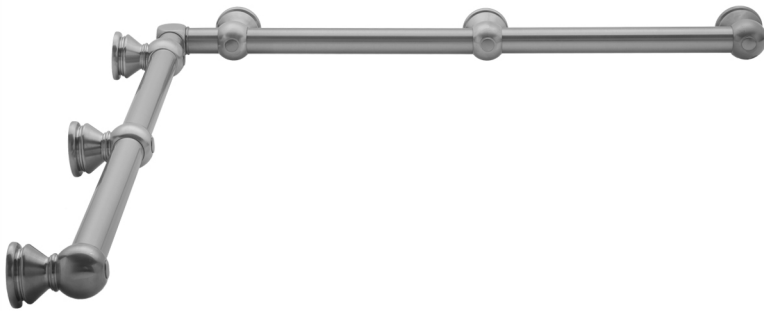

G30 36" x 48" Inside Corner Grab Bar

Model #: G30-36-48-IC-

FEATURES:

- ADA compliant when properly installed
- All brass construction, fully polished & plated
- All grab bars can be custom sized. Contact JACLO for pricing & availability
- Optional handshower sliders and toilet paper/wash cloth holders can be added only upon initial order
- Grab bars over 32" REQUIRE a middle post

SPECIFICATION DRAWING:

| BRASS LUXURY GRAB BAR | | | | | | | |
|-----------------------|----------------|-----|-----|--------------|----------------|-----|-----|
| PART. # | DESCRIPTION | A | B | PART. # | DESCRIPTION | A | B |
| G30-12-12-IC | CENTER OF POST | 12" | 12" | G30-24-36-IC | CENTER OF POST | 24" | 36" |
| G30-12-16-IC | CENTER OF POST | 12" | 16" | G30-24-48-IC | CENTER OF POST | 24" | 48" |
| G30-12-24-IC | CENTER OF POST | 12" | 24" | G30-24-60-IC | CENTER OF POST | 24" | 60" |
| G30-12-32-IC | CENTER OF POST | 12" | 32" | | | | |
| | | | | G30-32-32-IC | CENTER OF POST | 32" | 32" |
| G30-12-36-IC | CENTER OF POST | 12" | 36" | G30-32-36-IC | CENTER OF POST | 32" | 36" |
| G30-12-48-IC | CENTER OF POST | 12" | 48" | G30-32-48-IC | CENTER OF POST | 32" | 48" |
| G30-12-60-IC | CENTER OF POST | 12" | 60" | G30-32-60-IC | CENTER OF POST | 32" | 60" |
| | | | | | | | |
| G30-16-16-IC | CENTER OF POST | 16" | 16" | G30-36-36-IC | CENTER OF POST | 36" | 36" |
| G30-16-24-IC | CENTER OF POST | 16" | 24" | G30-36-48-IC | CENTER OF POST | 36" | 48" |
| G30-16-32-IC | CENTER OF POST | 16" | 32" | G30-36-60-IC | CENTER OF POST | 36" | 60" |
| | | | | | | | |
| G30-16-36-IC | CENTER OF POST | 16" | 36" | G30-48-48-IC | CENTER OF POST | 48" | 48" |
| G30-16-48-IC | CENTER OF POST | 16" | 48" | G30-48-60-IC | CENTER OF POST | 48" | 60" |
| G30-16-60-IC | CENTER OF POST | 16" | 60" | | | | |
| | | | | G30-60-60-IC | CENTER OF POST | 60" | 60" |
| G30-24-24-IC | CENTER OF POST | 24" | 24" | | | | |
| G30-24-32-IC | CENTER OF POST | 24" | 32" | | | | |