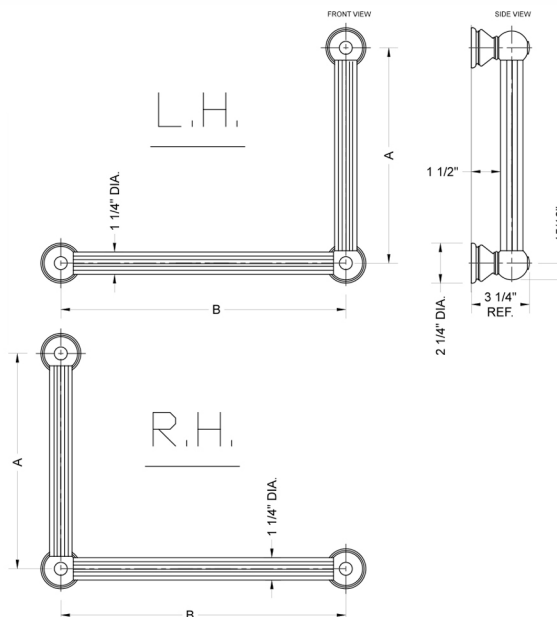

G33 16H x 24W 90° Left Hand Grab Bar

Model #: **G33-16H-24W-LH-**

FEATURES:

- ADA compliant when properly installed
- All brass construction, fully polished & plated
- All grab bars can be custom sized. Contact JACLO for pricing & availability
- Optional handshower sliders and toilet paper/wash cloth holders can be added only upon initial order
- Grab bars over 32" REQUIRE a middle post

SPECIFICATION DRAWING:

BRASS LUXURY GRAB BAR			
PART. #	DESCRIPTION	A H	B W
G33-12H-12W	CENTER TO CENTER	12"	12"
G33-12H-16W	CENTER TO CENTER	12"	16"
G33-12H-24W	CENTER TO CENTER	12"	24"
G33-12H-32W	CENTER TO CENTER	12"	32"
G33-16H-12W	CENTER TO CENTER	16"	12"
G33-16H-16W	CENTER TO CENTER	16"	16"
G33-16H-24W	CENTER TO CENTER	16"	24"
G33-16H-32W	CENTER TO CENTER	16"	32"
G33-24H-12W	CENTER TO CENTER	24"	12"
G33-24H-16W	CENTER TO CENTER	24"	16"
G33-24H-24W	CENTER TO CENTER	24"	24"
G33-24H-32W	CENTER TO CENTER	24"	32"
G33-32H-12W	CENTER TO CENTER	32"	12"
G33-32H-16W	CENTER TO CENTER	32"	16"
G33-32H-24W	CENTER TO CENTER	32"	24"
G33-32H-32W	CENTER TO CENTER	32"	32"