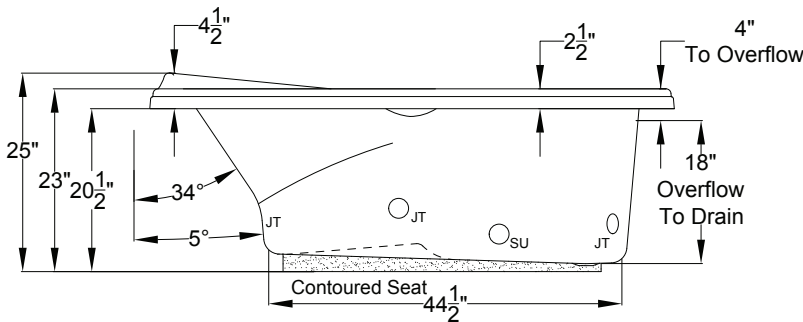

Whirlpool

Drop In Hole Size

Patents received or pending.

Note: Dimensional Tolerances: ±1/4"

- Drop-in-Hole Size:** See Diagram
- Operating Capacity:** 52 Gal.
- Overflow Capacity:** 72 Gal.
- Floor Loading/sq.ft.:** 60.5 lbs.
- Carton Weight.:** 143 lbs.
- Cube:** 41.2 ft.³

Note: The pump extends approximately 1" past the end radius of the bath. This requires angling the bath into the drop-in hole.

Construction: Fiberglass reinforced acrylic bath with Level Form™ full-support base.