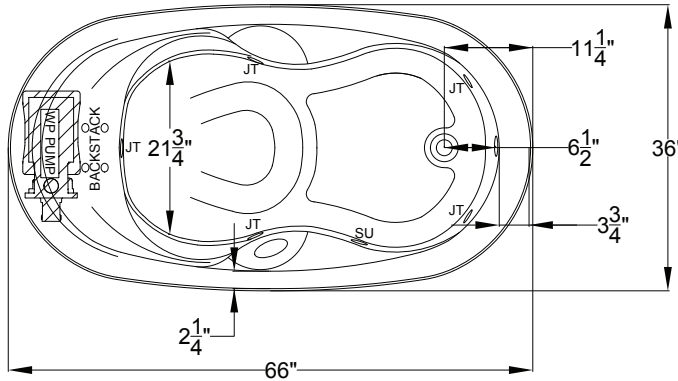

Whirlpool

Drop In Hole Size

Patents received or pending.

Note: Dimensional Tolerances: ±1/4"

- Drop-in-Hole Size:** See Diagram
- Operating Capacity:** 52 Gal.
- Overflow Capacity:** 72 Gal.
- Floor Loading/sq.ft.:** 60.5 lbs.
- Carton Weight.:** 143 lbs.
- Cube:** 41.2 ft.³

Note: The pump extends approximately 1" past the end radius of the bath. This requires angling the bath into the drop-in hole.

Construction: Fiberglass reinforced acrylic bath with Level Form™ full-support base.