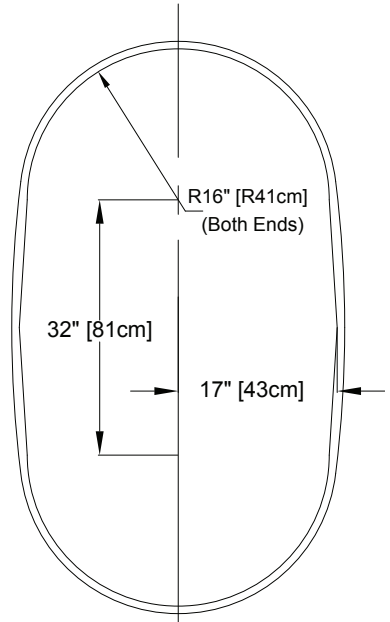

JASON[®]

HYDROTHERAPY

8328 MacArthur Dr. • North Little Rock, AR 72118
 501.771.4477 • Fax: 501.771.2333
 Customer Service: 800.255.5766
 www.jasoninternational.com

Designer Collection Specifications

LX553

Whirlpool

Drop In Hole Size

Patents received or pending.

Note: Dimensional Tolerances: ±1/4"

- Drop-in-Hole Size:** See Diagram
- Operating Capacity:** 52 Gal.
- Overflow Capacity:** 72 Gal.
- Floor Loading/sq.ft.:** 60.5 lbs.
- Carton Weight.:** 143 lbs.
- Cube:** 41.2 ft.³

Note: The pump extends approximately 1" past the end radius of the bath. This requires angling the bath into the drop-in hole.

Construction: Fiberglass reinforced acrylic bath with Level Form™ full-support base.