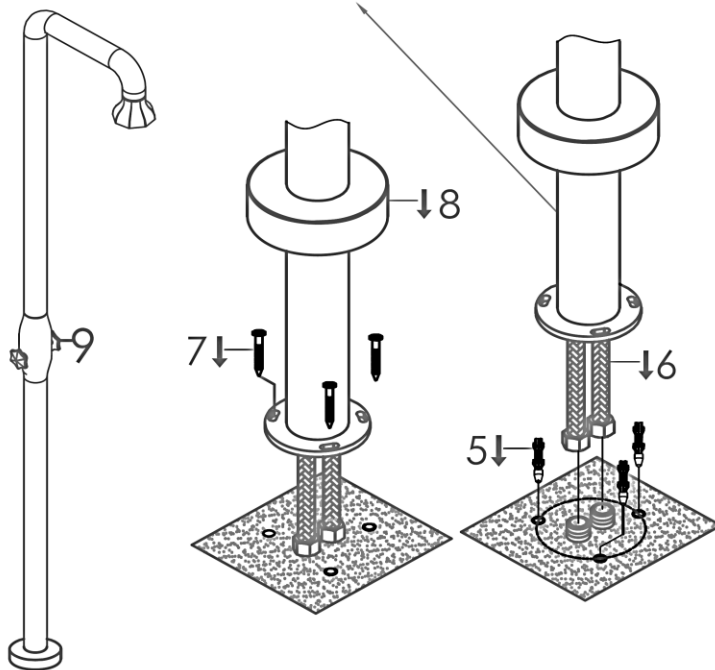

Installation Instructions

 PVD gun metal
600-6106

1 person holding shower, 1 person attaching.

 x1