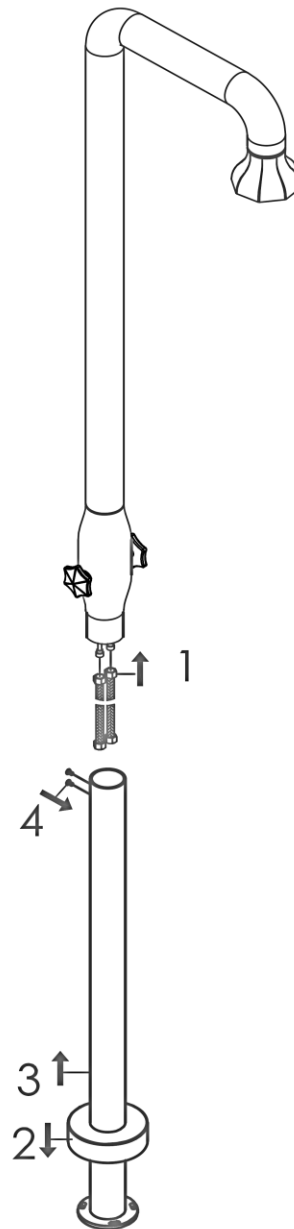

Installation Instructions

 PVD gun metal
600-6106

1 person holding shower, 1 person attaching.

 x1