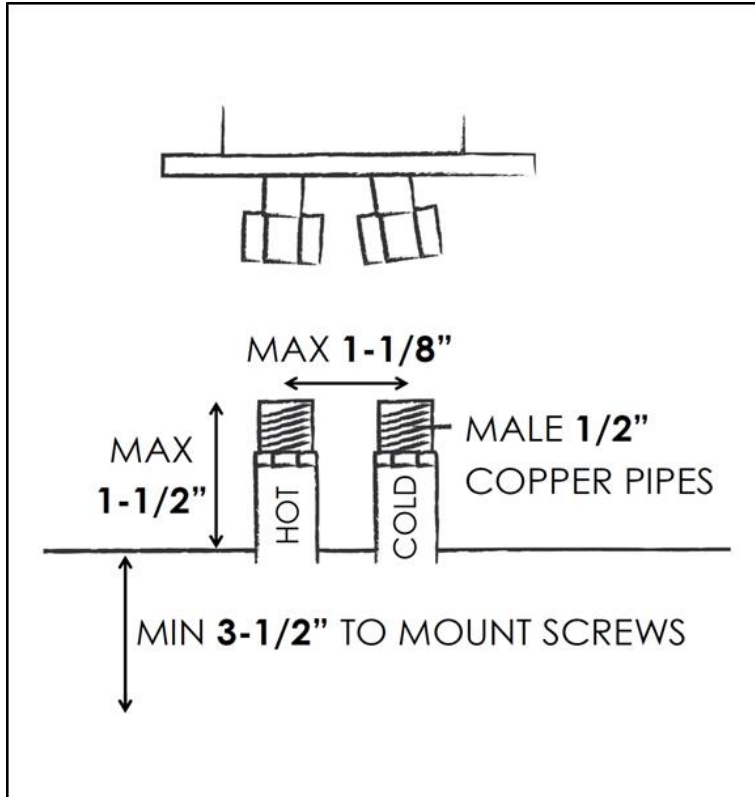

Installation Instructions

 PVD gun metal
600-6106

1 person holding shower, 1 person attaching.

 x1