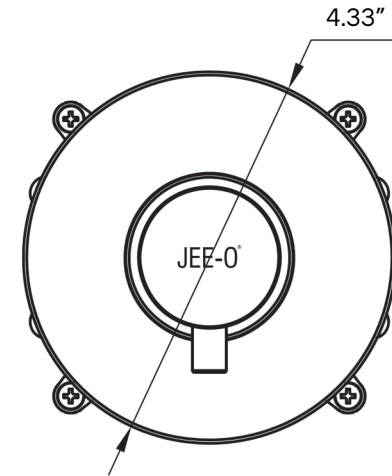

Slimline Valve

by JEE-O

WATRLINE

-  brushed stainless steel
800-2700
-  structured black
800-2703
-  PVD bronze
800-2704
-  PVD matte gold
800-2705

SPECIFICATIONS

| | |
|---------------------|-------------------------|
| MATERIAL: | 304 stainless steel |
| FEATURES: | volume control valve |
| WEIGHT: | 4 lbs |
| PACKAGE DIMENSIONS: | L 10" x W 7" x H 7" |
| DELIVERY WEIGHT: | 5 lbs |
| WARRANTY: | 2-year limited warranty |