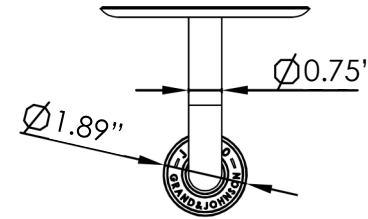

Soho Soap Dish

by JEE-O

WATRLINE

-  RAW (brushed)
701-0090
-  hammercoat black
701-0092
-  custom finish
701-009C

SPECIFICATIONS

MATERIAL:	304 stainless steel
WEIGHT:	0.8 lbs
PACKAGE DIMENSIONS:	L 5" x W 5" x H 3.5"
DELIVERY WEIGHT:	1 lb
WARRANTY:	2-year limited warranty