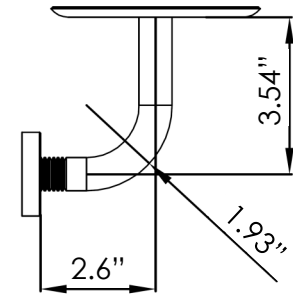

Soho Soap Dish

by JEE-O

WATRLINE

-  RAW (brushed)
701-0090
-  hammercoat black
701-0092
-  custom finish
701-009C

SPECIFICATIONS

MATERIAL:	304 stainless steel
WEIGHT:	0.8 lbs
PACKAGE DIMENSIONS:	L 5" x W 5" x H 3.5"
DELIVERY WEIGHT:	1 lb
WARRANTY:	2-year limited warranty