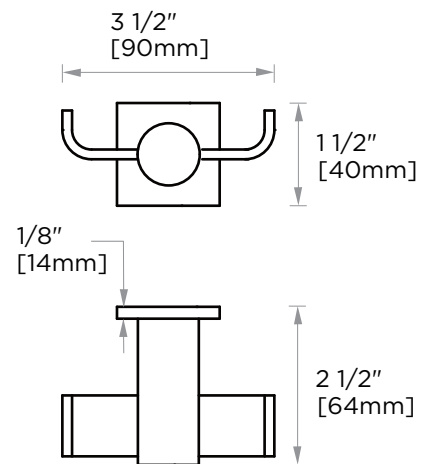

NOTE: Dimensions and specifications are subject to change without notice.

PORTO COLLECTION

Large Round Rosette

137RDLG 48X10mm

*Rosettes are sold separately

Small Square Rosette

277SQSM 40X4mm

*Rosettes are sold separately

Large Square Rosette

277SQLG 45X12mm

*Rosettes are sold separately

NOTE: Dimensions and specifications are subject to change without notice.