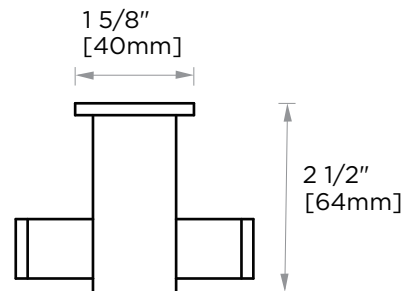

Includes Rosette : 40X4mm

Without Rosette

With Rosette

PORTO COLLECTION DOUBLE ROBE HOOK 137132

PRODUCT NAME: DOUBLE ROBE HOOK

PRODUCT CODE: 137132

MATERIAL: All-brass construction

KEY FEATURES: Contemporary design.
Round and linear geometries.
Sleek modern aesthetic.

NOTE: Dimensions and specifications are subject to change without notice.

PORTO COLLECTION

Large Round Rosette

137RDLG 48X10mm

*Rosettes are sold separately

Small Square Rosette

277SQSM 40X4mm

*Rosettes are sold separately

Large Square Rosette

277SQLG 45X12mm

*Rosettes are sold separately

NOTE: Dimensions and specifications are subject to change without notice.