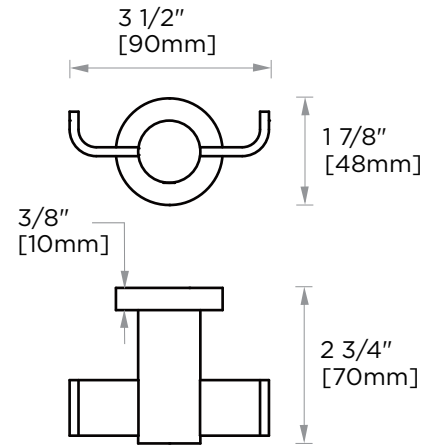

Includes Rosette : 40X4mm

Without Rosette

With Rosette

PORTO COLLECTION DOUBLE ROBE HOOK 137132

PRODUCT NAME: DOUBLE ROBE HOOK

PRODUCT CODE: 137132

MATERIAL: All-brass construction

KEY FEATURES: Contemporary design.
Round and linear geometries.
Sleek modern aesthetic.

NOTE: Dimensions and specifications are subject to change without notice.

PORTO COLLECTION

Large Round Rosette

137RDLG 48X10mm

*Rosettes are sold separately

Small Square Rosette

277SQSM 40X4mm

*Rosettes are sold separately

Large Square Rosette

277SQLG 45X12mm

*Rosettes are sold separately

NOTE: Dimensions and specifications are subject to change without notice.