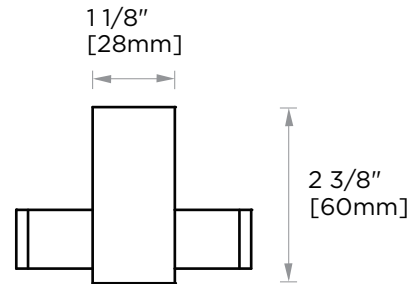

Includes Rosette : 40X4mm

Without Rosette

With Rosette

PORTO COLLECTION DOUBLE ROBE HOOK 137132

PRODUCT NAME: DOUBLE ROBE HOOK

PRODUCT CODE: 137132

MATERIAL: All-brass construction

KEY FEATURES: Contemporary design.
Round and linear geometries.
Sleek modern aesthetic.

NOTE: Dimensions and specifications are subject to change without notice.

PORTO COLLECTION

Large Round Rosette

137RDLG 48X10mm

*Rosettes are sold separately

Small Square Rosette

277SQSM 40X4mm

*Rosettes are sold separately

Large Square Rosette

277SQLG 45X12mm

*Rosettes are sold separately

NOTE: Dimensions and specifications are subject to change without notice.