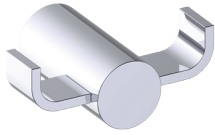

Includes Rosette : 40X4mm

Without Rosette

With Rosette

PORTO COLLECTION DOUBLE ROBE HOOK 137132

PRODUCT NAME: DOUBLE ROBE HOOK

PRODUCT CODE: 137132

MATERIAL: All-brass construction

KEY FEATURES: Contemporary design.
Round and linear geometries.
Sleek modern aesthetic.

NOTE: Dimensions and specifications are subject to change without notice.

PORTO COLLECTION

Large Round Rosette

137RDLG 48X10mm

*Rosettes are sold separately

Small Square Rosette

277SQSM 40X4mm

*Rosettes are sold separately