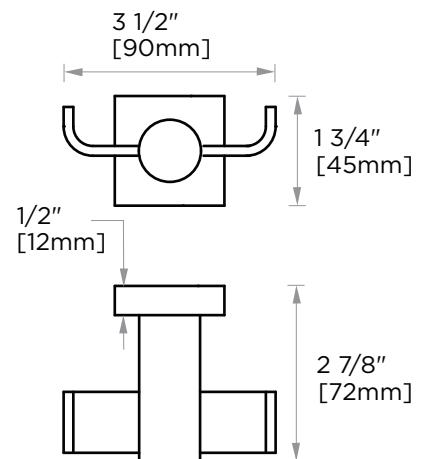

Includes Rosette : 40X4mm

Without Rosette

With Rosette

PORTO COLLECTION DOUBLE ROBE HOOK 137132

PRODUCT NAME: DOUBLE ROBE HOOK

PRODUCT CODE: 137132

MATERIAL: All-brass construction

KEY FEATURES: Contemporary design.
Round and linear geometries.
Sleek modern aesthetic.

NOTE: Dimensions and specifications are subject to change without notice.

PORTO COLLECTION

Large Round Rosette

137RDLG 48X10mm

*Rosettes are sold separately

Small Square Rosette

277SQSM 40X4mm

*Rosettes are sold separately

Large Square Rosette

277SQLG 45X12mm

*Rosettes are sold separately

NOTE: Dimensions and specifications are subject to change without notice.