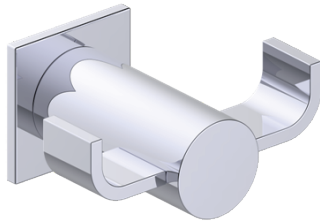

Includes Rosette : 40X4mm

Without Rosette

With Rosette

PORTO COLLECTION DOUBLE ROBE HOOK 137132

PRODUCT NAME: DOUBLE ROBE HOOK

PRODUCT CODE: 137132

MATERIAL: All-brass construction

KEY FEATURES: Contemporary design.
Round and linear geometries.
Sleek modern aesthetic.

NOTE: Dimensions and specifications are subject to change without notice.

PORTO COLLECTION

Large Round Rosette

137RDLG 48X10mm

*Rosettes are sold separately

Small Square Rosette

277SQSM 40X4mm

*Rosettes are sold separately

Large Square Rosette

277SQLG 45X12mm

*Rosettes are sold separately

NOTE: Dimensions and specifications are subject to change without notice.