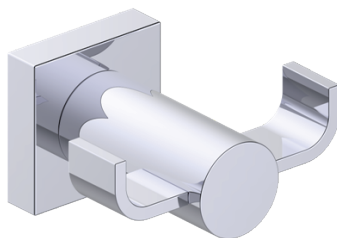

Includes Rosette : 40X4mm

Without Rosette

With Rosette

PORTO COLLECTION DOUBLE ROBE HOOK 137132

PRODUCT NAME: DOUBLE ROBE HOOK

PRODUCT CODE: 137132

MATERIAL: All-brass construction

KEY FEATURES: Contemporary design.
Round and linear geometries.
Sleek modern aesthetic.

NOTE: Dimensions and specifications are subject to change without notice.

PORTO COLLECTION

Large Round Rosette

137RDLG 48X10mm

*Rosettes are sold separately

Small Square Rosette

277SQSM 40X4mm

*Rosettes are sold separately

Large Square Rosette

277SQLG 45X12mm

*Rosettes are sold separately

NOTE: Dimensions and specifications are subject to change without notice.