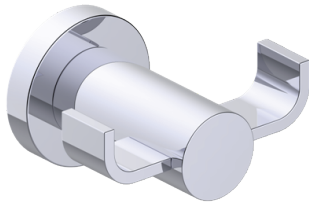

Includes Rosette : 40X4mm

Without Rosette

With Rosette

PORTO COLLECTION DOUBLE ROBE HOOK 137132

PRODUCT NAME: DOUBLE ROBE HOOK

PRODUCT CODE: 137132

MATERIAL: All-brass construction

KEY FEATURES: Contemporary design.
Round and linear geometries.
Sleek modern aesthetic.

NOTE: Dimensions and specifications are subject to change without notice.

PORTO COLLECTION

Large Round Rosette

137RDLG 48X10mm

*Rosettes are sold separately

Small Square Rosette

277SQSM 40X4mm

*Rosettes are sold separately

Large Square Rosette

277SQLG 45X12mm

*Rosettes are sold separately

NOTE: Dimensions and specifications are subject to change without notice.