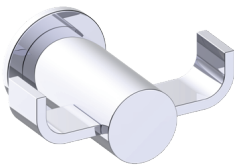

Includes Rosette : 40X4mm

Without Rosette

With Rosette

PORTO COLLECTION DOUBLE ROBE HOOK 137132

PRODUCT NAME: DOUBLE ROBE HOOK

PRODUCT CODE: 137132

MATERIAL: All-brass construction

KEY FEATURES: Contemporary design.
Round and linear geometries.
Sleek modern aesthetic.

NOTE: Dimensions and specifications are subject to change without notice.

PORTO COLLECTION

Large Round Rosette

137RDLG 48X10mm

*Rosettes are sold separately

Small Square Rosette

277SQSM 40X4mm

*Rosettes are sold separately

Large Square Rosette

277SQLG 45X12mm

*Rosettes are sold separately

NOTE: Dimensions and specifications are subject to change without notice.