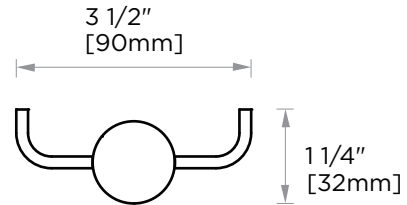

Includes Rosette : 40X4mm

Without Rosette

With Rosette

PORTO COLLECTION DOUBLE ROBE HOOK 137132

PRODUCT NAME: DOUBLE ROBE HOOK

PRODUCT CODE: 137132

MATERIAL: All-brass construction

KEY FEATURES: Contemporary design.
Round and linear geometries.
Sleek modern aesthetic.

NOTE: Dimensions and specifications are subject to change without notice.

PORTO COLLECTION

Large Round Rosette

137RDLG 48X10mm

*Rosettes are sold separately

Small Square Rosette

277SQSM 40X4mm

*Rosettes are sold separately

Large Square Rosette

277SQLG 45X12mm

*Rosettes are sold separately

NOTE: Dimensions and specifications are subject to change without notice.