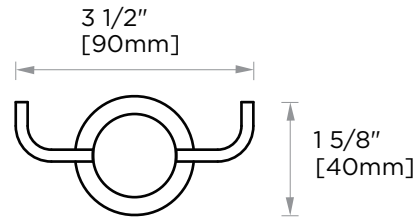

Includes Rosette : 40X4mm

Without Rosette

With Rosette

PORTO COLLECTION DOUBLE ROBE HOOK 137132

PRODUCT NAME: DOUBLE ROBE HOOK

PRODUCT CODE: 137132

MATERIAL: All-brass construction

KEY FEATURES: Contemporary design.
Round and linear geometries.
Sleek modern aesthetic.

NOTE: Dimensions and specifications are subject to change without notice.

PORTO COLLECTION

Large Round Rosette

137RDLG 48X10mm

*Rosettes are sold separately

Small Square Rosette

277SQSM 40X4mm

*Rosettes are sold separately

Large Square Rosette

277SQLG 45X12mm

*Rosettes are sold separately

NOTE: Dimensions and specifications are subject to change without notice.