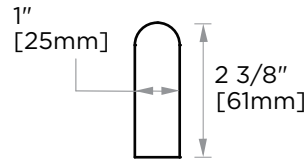

OSLO COLLECTION APPLIANCE PULL 12" 144912

PRODUCT NAME: APPLIANCE PULL 12"

PRODUCT CODE: 144912

MATERIAL: All-brass construction

KEY FEATURES: Contemporary design.
Round minimalist look.

STOCKED FINISHES:

- Polished Chrome (99)
- Brushed Nickel (81)
- Polished Nickel (68)
- Matte Black (48)