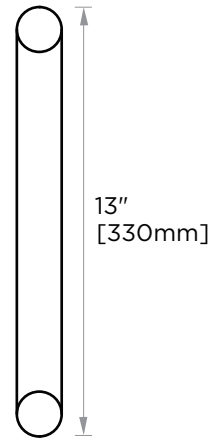

OSLO COLLECTION APPLIANCE PULL 12" 144912

PRODUCT NAME: APPLIANCE PULL 12"

PRODUCT CODE: 144912

MATERIAL: All-brass construction

KEY FEATURES: Contemporary design.
Round minimalist look.

STOCKED FINISHES:

- Polished Chrome (99)
- Brushed Nickel (81)
- Polished Nickel (68)
- Matte Black (48)