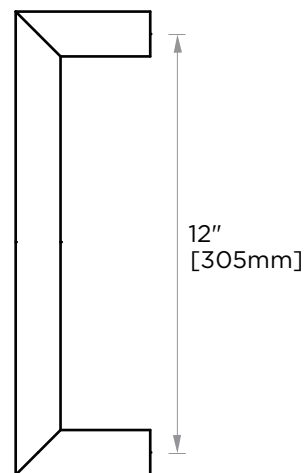

WARRANTY:

Lifetime Limited (Residential Use)
One Year (Commercial Use)

NOTE: Dimensions and specifications are subject to change without notice.