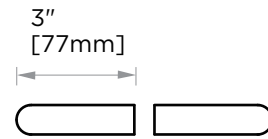

SEVILLE COLLECTION
DOUBLE SHOWER
DOOR HANDLE
1887806

PRODUCT NAME: DOUBLE SHOWER DOOR HANDLE

PRODUCT CODE: 1887806

MATERIAL: All-brass construction

KEY FEATURES: Sleek round profile, minimalist footprint, with no rosette.

GLASS INFO

Glass Hole C-C Distance		
A	8"/203mm	8" Shower Door Handle
	12"/305mm	12" Shower Door Handle
	18"/457mm	18" Shower Door Handle
	24"/610mm	24" Shower Door Handle
	36"/914mm	36" Shower Door Handle
B	3/8" (10mm)	Glass Hole Diameter
C	6-12mm	Glass Thickness