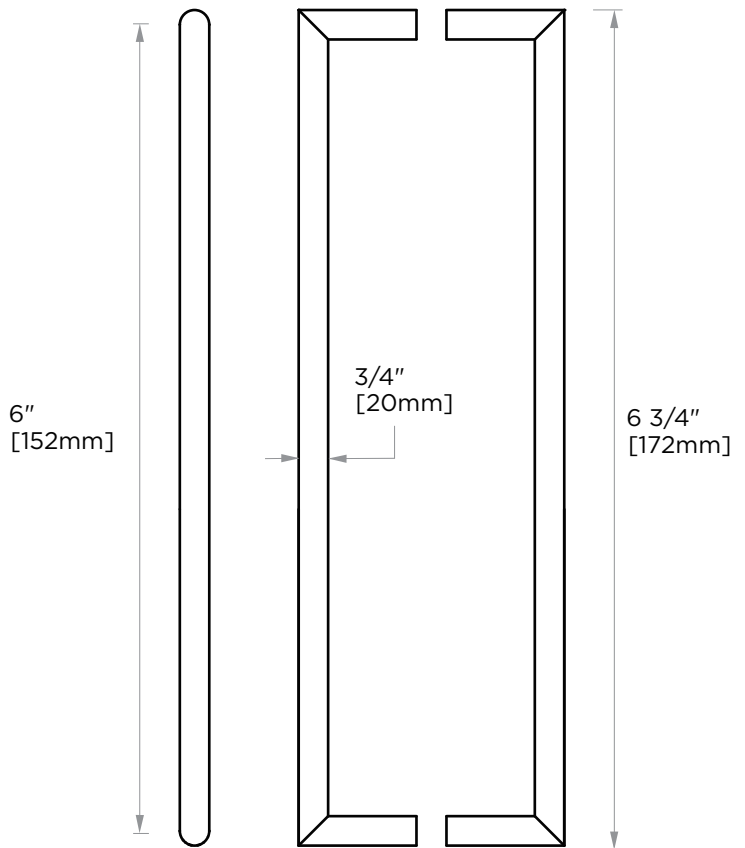

SEVILLE COLLECTION
DOUBLE SHOWER
DOOR HANDLE
1887806

PRODUCT NAME: DOUBLE SHOWER DOOR HANDLE

PRODUCT CODE: 1887806

MATERIAL: All-brass construction

KEY FEATURES: Sleek round profile, minimalist footprint, with no rosette.

NOTE: Dimensions and specifications are subject to change without notice.

HANDLES INFO

Components Included		
①	Handle	X1
②	Set Screw M6	X2
③	Fixing Bracket	X2
④	Rubber Gasket	X4

Mounting Kits Included		
	X1	Allen Key

GLASS INFO

Glass Hole C-C Distance		
A	8"/203mm	8" Shower Door Handle
	12"/305mm	12" Shower Door Handle
	18"/457mm	18" Shower Door Handle
	24"/610mm	24" Shower Door Handle
	36"/914mm	36" Shower Door Handle
B	3/8" (10mm)	Glass Hole Diameter
C	6-12mm	Glass Thickness

* Can be used with extension kit for thicker doors

NOTE: Dimensions and specifications are subject to change without notice.