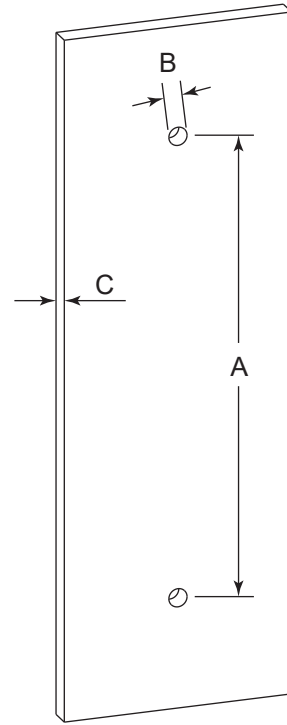

SEVILLE COLLECTION
DOUBLE SHOWER
DOOR HANDLE
1887806

PRODUCT NAME: DOUBLE SHOWER DOOR HANDLE

PRODUCT CODE: 1887806

MATERIAL: All-brass construction

KEY FEATURES: Sleek round profile, minimalist footprint, with no rosette.

NOTE: Dimensions and specifications are subject to change without notice.

HANDLES INFO

Components Included		
①	Handle	X1
②	Set Screw M6	X2
③	Fixing Bracket	X2
④	Rubber Gasket	X4

Mounting Kits Included		
	X1	Allen Key

GLASS INFO

Glass Hole C-C Distance		
A	8"/203mm	8" Shower Door Handle
	12"/305mm	12" Shower Door Handle
	18"/457mm	18" Shower Door Handle
	24"/610mm	24" Shower Door Handle
	36"/914mm	36" Shower Door Handle
B	3/8" (10mm)	Glass Hole Diameter
C	6-12mm	Glass Thickness