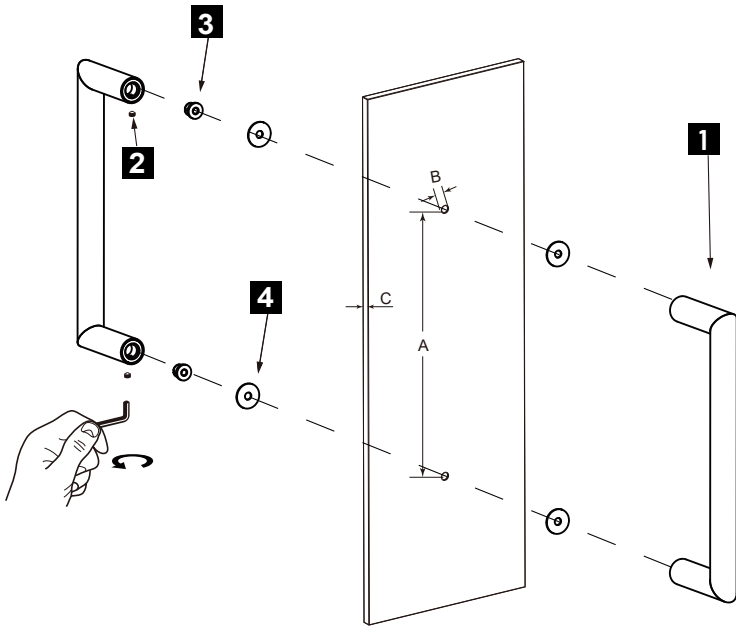

SEVILLE COLLECTION
DOUBLE SHOWER
DOOR HANDLE
1887806

PRODUCT NAME: DOUBLE SHOWER DOOR HANDLE

PRODUCT CODE: 1887806

MATERIAL: All-brass construction

KEY FEATURES: Sleek round profile, minimalist footprint, with no rosette.

NOTE: Dimensions and specifications are subject to change without notice.

HANDLES INFO

Components Included		
①	Handle	X1
②	Set Screw M6	X2
③	Fixing Bracket	X2
④	Rubber Gasket	X4

Mounting Kits Included		
	X1	Allen Key

GLASS INFO

Glass Hole C-C Distance		
A	8"/203mm	8" Shower Door Handle
	12"/305mm	12" Shower Door Handle
	18"/457mm	18" Shower Door Handle
	24"/610mm	24" Shower Door Handle
	36"/914mm	36" Shower Door Handle
B	3/8" (10mm)	Glass Hole Diameter
C	6-12mm	Glass Thickness