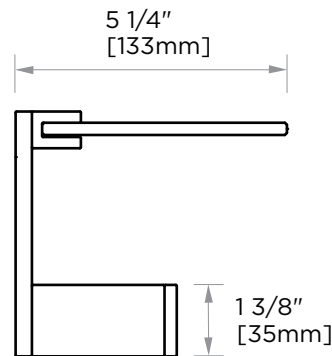

**BERLIN COLLECTION**  
**GALSS SHELF WITH**  
**TOWEL BAR 10"**  
232676

**PRODUCT NAME:** GALSS SHELF WITH TOWEL BAR 10"

**PRODUCT CODE:** 232676

**MATERIAL:** All-brass construction

**KEY FEATURES:** Contemporary design with solid bold rectangular geometry.

NOTE: Dimensions and specifications are subject to change without notice.