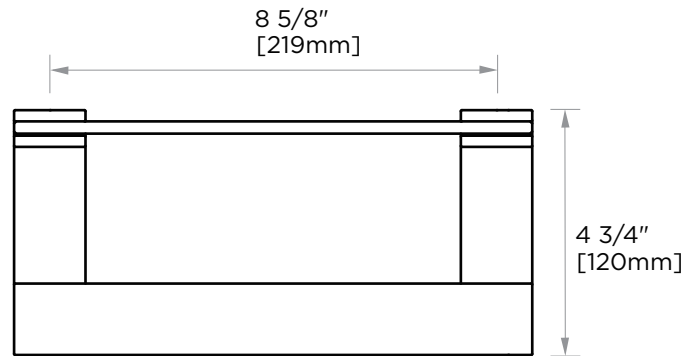

**BERLIN COLLECTION**  
**GALSS SHELF WITH**  
**TOWEL BAR 10"**  
232676

**PRODUCT NAME:** GALSS SHELF WITH TOWEL BAR 10"

**PRODUCT CODE:** 232676

**MATERIAL:** All-brass construction

**KEY FEATURES:** Contemporary design with solid bold rectangular geometry.

NOTE: Dimensions and specifications are subject to change without notice.