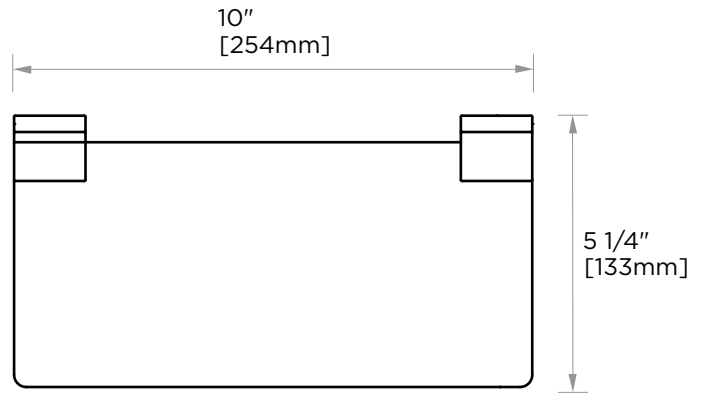

**BERLIN COLLECTION**  
**GALSS SHELF WITH**  
**TOWEL BAR 10"**  
232676

**PRODUCT NAME:** GALSS SHELF WITH TOWEL BAR 10"

**PRODUCT CODE:** 232676

**MATERIAL:** All-brass construction

**KEY FEATURES:** Contemporary design with solid bold rectangular geometry.

NOTE: Dimensions and specifications are subject to change without notice.