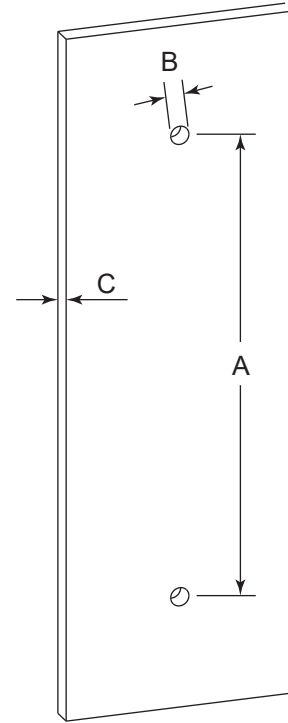

MILAN COLLECTION SINGLE SHOWER DOOR HANDLE 2547518

PRODUCT NAME: SINGLE SHOWER DOOR HANDLE

PRODUCT CODE: 2547518

MATERIAL: All-brass construction

KEY FEATURES: Contemporary design. Clean linear statement combined with engineered curves.

NOTE: Dimensions and specifications are subject to change without notice.

HANDLES INFO

Components Included		
①	Handle	X1
②	Set Screw M6	X2
③	Fixing Bracket	X2
④	Rubber Gasket	X4

Mounting Kits Included		
	X1	Allen Key

GLASS INFO

Glass Hole C-C Distance		
A	8"/203mm	8" Shower Door Handle
	12"/305mm	12" Shower Door Handle
	18"/457mm	18" Shower Door Handle
	24"/610mm	24" Shower Door Handle
B	1/2"(12mm)	Glass Hole Diameter
C	6-12mm	Glass Thickness