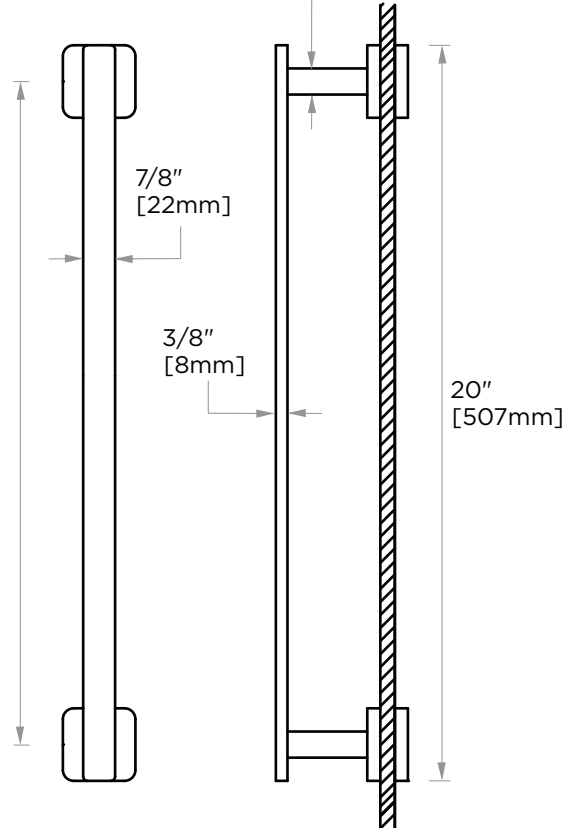

MILAN COLLECTION SINGLE SHOWER DOOR HANDLE 2547518

PRODUCT NAME: SINGLE SHOWER DOOR HANDLE

PRODUCT CODE: 2547518

MATERIAL: All-brass construction

KEY FEATURES: Contemporary design. Clean linear statement combined with engineered curves.

NOTE: Dimensions and specifications are subject to change without notice.

HANDLES INFO

Components Included		
①	Handle	X1
②	Set Screw M6	X2
③	Fixing Bracket	X2
④	Rubber Gasket	X4

Mounting Kits Included		
	X1	Allen Key

GLASS INFO

Glass Hole C-C Distance		
A	8"/203mm	8" Shower Door Handle
	12"/305mm	12" Shower Door Handle
	18"/457mm	18" Shower Door Handle
	24"/610mm	24" Shower Door Handle
B	1/2"(12mm)	Glass Hole Diameter
C	6-12mm	Glass Thickness

* Can be used with extension kit for thicker doors

NOTE: Dimensions and specifications are subject to change without notice.