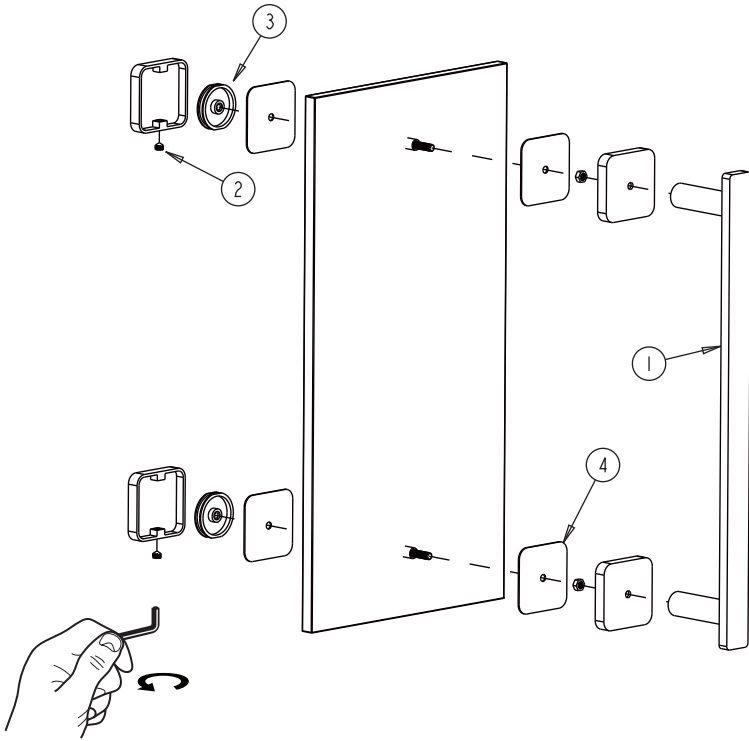

MILAN COLLECTION SINGLE SHOWER DOOR HANDLE 2547518

PRODUCT NAME: SINGLE SHOWER DOOR HANDLE

PRODUCT CODE: 2547518

MATERIAL: All-brass construction

KEY FEATURES: Contemporary design. Clean linear statement combined with engineered curves.

NOTE: Dimensions and specifications are subject to change without notice.

HANDLES INFO

Components Included		
①	Handle	X1
②	Set Screw M6	X2
③	Fixing Bracket	X2
④	Rubber Gasket	X4

Mounting Kits Included		
	X1	Allen Key

GLASS INFO

Glass Hole C-C Distance		
A	8"/203mm	8" Shower Door Handle
	12"/305mm	12" Shower Door Handle
	18"/457mm	18" Shower Door Handle
	24"/610mm	24" Shower Door Handle
B	1/2"(12mm)	Glass Hole Diameter
C	6-12mm	Glass Thickness