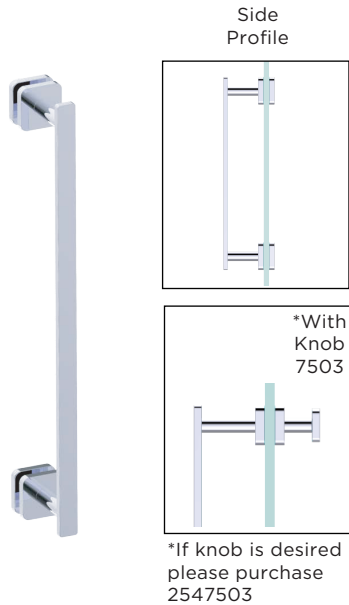

MILAN COLLECTION SINGLE SHOWER DOOR HANDLE 2547518

PRODUCT NAME: SINGLE SHOWER DOOR HANDLE

PRODUCT CODE: 2547518

MATERIAL: All-brass construction

KEY FEATURES: Contemporary design. Clean linear statement combined with engineered curves.

NOTE: Dimensions and specifications are subject to change without notice.

HANDLES INFO

Components Included		
①	Handle	X1
②	Set Screw M6	X2
③	Fixing Bracket	X2
④	Rubber Gasket	X4

Mounting Kits Included		
	X1	Allen Key

GLASS INFO

Glass Hole C-C Distance		
A	8"/203mm	8" Shower Door Handle
	12"/305mm	12" Shower Door Handle
	18"/457mm	18" Shower Door Handle
	24"/610mm	24" Shower Door Handle
B	1/2"(12mm)	Glass Hole Diameter
C	6-12mm	Glass Thickness