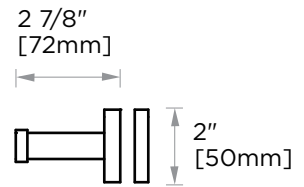

MILAN COLLECTION SINGLE SHOWER DOOR HANDLE 2547518

PRODUCT NAME: SINGLE SHOWER DOOR HANDLE

PRODUCT CODE: 2547518

MATERIAL: All-brass construction

KEY FEATURES: Contemporary design. Clean linear statement combined with engineered curves.

NOTE: Dimensions and specifications are subject to change without notice.

HANDLES INFO

Components Included		
①	Handle	X1
②	Set Screw M6	X2
③	Fixing Bracket	X2
④	Rubber Gasket	X4

Mounting Kits Included		
	X1	Allen Key

GLASS INFO

Glass Hole C-C Distance		
A	8"/203mm	8" Shower Door Handle
	12"/305mm	12" Shower Door Handle
	18"/457mm	18" Shower Door Handle
	24"/610mm	24" Shower Door Handle
B	1/2"(12mm)	Glass Hole Diameter
C	6-12mm	Glass Thickness