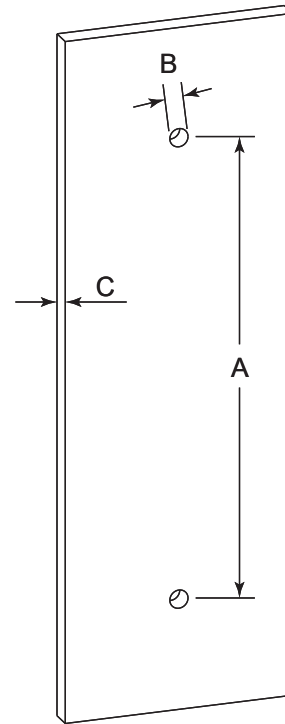

COLOGNE COLLECTION

SINGLE SDH 8" 2557508

PRODUCT NAME: SINGLE SHOWER DOOR HANDLE

PRODUCT CODE: 2557508

MATERIAL: All-brass construction

KEY FEATURES: Contemporary design with strong bold silhouette softened by the rounded corners and curved lines.

NOTE: Dimensions and specifications are subject to change without notice.

HANDLES INFO

Components Included		
①	Handle	X1
②	Set Screw M6	X2
③	Fixing Bracket	X2
④	Rubber Gasket	X4

Mounting Kits Included		
	X1	Allen Key

GLASS INFO

Glass Hole C-C Distance		
A	8"/203mm	8" Shower Door Handle
	12"/305mm	12" Shower Door Handle
	18"/457mm	18" Shower Door Handle
	24"/610mm	24" Shower Door Handle
	36"/914mm	36" Shower Door Handle
B	1/2" (12mm)	Glass Hole Diameter
C	6-12mm	Glass Thickness