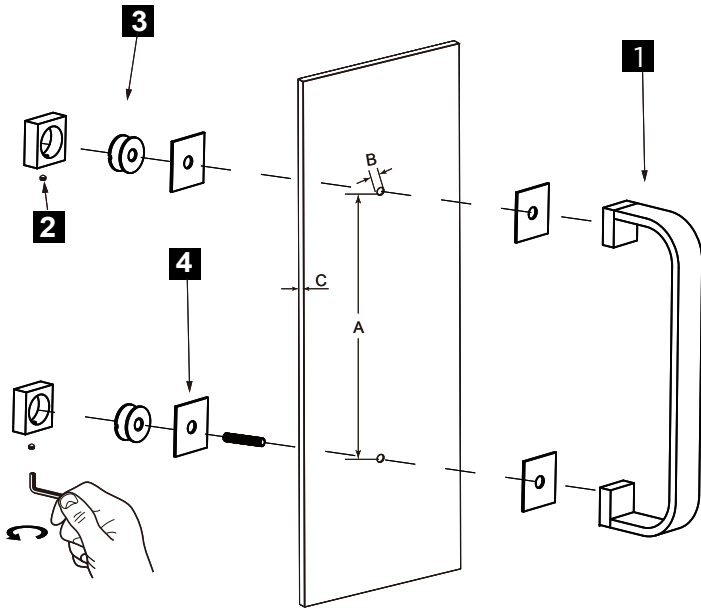

COLOGNE COLLECTION

SINGLE SDH 8" 2557508

PRODUCT NAME: SINGLE SHOWER DOOR HANDLE

PRODUCT CODE: 2557508

MATERIAL: All-brass construction

KEY FEATURES: Contemporary design with strong bold silhouette softened by the rounded corners and curved lines.

NOTE: Dimensions and specifications are subject to change without notice.

HANDLES INFO

Components Included		
①	Handle	X1
②	Set Screw M6	X2
③	Fixing Bracket	X2
④	Rubber Gasket	X4

Mounting Kits Included		
	X1	Allen Key

GLASS INFO

Glass Hole C-C Distance		
A	8"/203mm	8" Shower Door Handle
	12"/305mm	12" Shower Door Handle
	18"/457mm	18" Shower Door Handle
	24"/610mm	24" Shower Door Handle
	36"/914mm	36" Shower Door Handle
B	1/2" (12mm)	Glass Hole Diameter
C	6-12mm	Glass Thickness