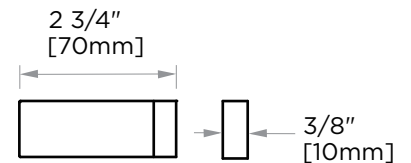

COLOGNE COLLECTION

SINGLE SDH 8" 2557508

PRODUCT NAME: SINGLE SHOWER DOOR HANDLE

PRODUCT CODE: 2557508

MATERIAL: All-brass construction

KEY FEATURES: Contemporary design with strong bold silhouette softened by the rounded corners and curved lines.

NOTE: Dimensions and specifications are subject to change without notice.

HANDLES INFO

Components Included		
①	Handle	X1
②	Set Screw M6	X2
③	Fixing Bracket	X2
④	Rubber Gasket	X4

Mounting Kits Included		
	X1	Allen Key

GLASS INFO

Glass Hole C-C Distance		
A	8"/203mm	8" Shower Door Handle
	12"/305mm	12" Shower Door Handle
	18"/457mm	18" Shower Door Handle
	24"/610mm	24" Shower Door Handle
	36"/914mm	36" Shower Door Handle
B	1/2" (12mm)	Glass Hole Diameter
C	6-12mm	Glass Thickness