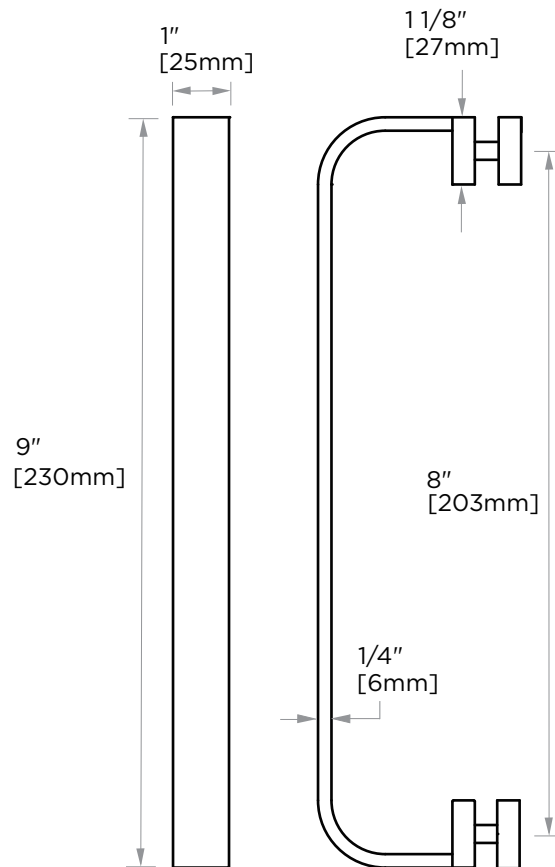

COLOGNE COLLECTION

SINGLE SDH 8" 2557508

PRODUCT NAME: SINGLE SHOWER DOOR HANDLE

PRODUCT CODE: 2557508

MATERIAL: All-brass construction

KEY FEATURES: Contemporary design with strong bold silhouette softened by the rounded corners and curved lines.

NOTE: Dimensions and specifications are subject to change without notice.

HANDLES INFO

Components Included		
①	Handle	X1
②	Set Screw M6	X2
③	Fixing Bracket	X2
④	Rubber Gasket	X4

Mounting Kits Included		
	X1	Allen Key

GLASS INFO

Glass Hole C-C Distance		
A	8"/203mm	8" Shower Door Handle
	12"/305mm	12" Shower Door Handle
	18"/457mm	18" Shower Door Handle
	24"/610mm	24" Shower Door Handle
	36"/914mm	36" Shower Door Handle
B	1/2" (12mm)	Glass Hole Diameter
C	6-12mm	Glass Thickness

* Can be used with extension kit for thicker doors

NOTE: Dimensions and specifications are subject to change without notice.