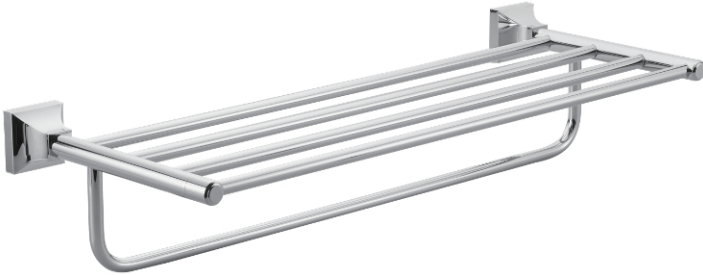

GLASGOW COLLECTION
TOWEL SHELF
W/TOWEL BAR
390442

PRODUCT NAME: TOWEL SHELF
W/TOWEL BAR

PRODUCT CODE: 390442

MATERIAL: All-brass construction

KEY FEATURES: Contemporary design.
With bell-shaped anchors
and tubular elements.