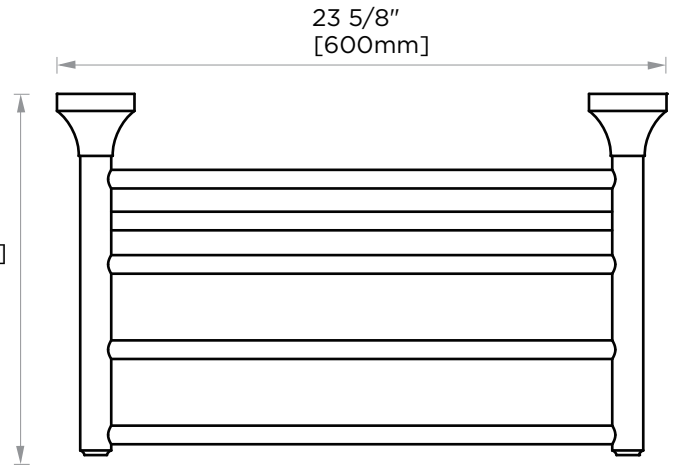

GLASGOW COLLECTION
TOWEL SHELF
W/TOWEL BAR
390442

PRODUCT NAME: TOWEL SHELF
W/TOWEL BAR

PRODUCT CODE: 390442

MATERIAL: All-brass construction

KEY FEATURES: Contemporary design.
With bell-shaped anchors
and tubular elements.

NOTE: Dimensions and specifications are subject to change without notice.