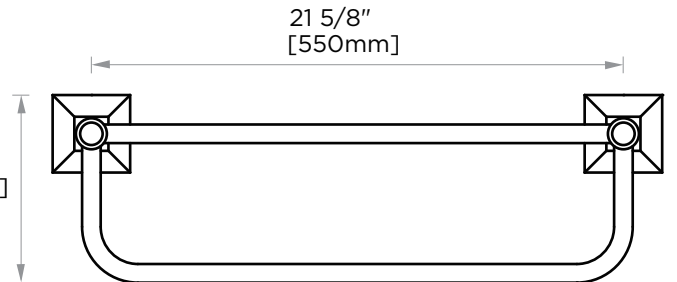

SPECIAL FINISHES AVAILABLE: 26 options available.
Please see our website for
full list samples

WARRANTY:
Lifetime Limited (Residential Use)
One Year (Commercial Use)