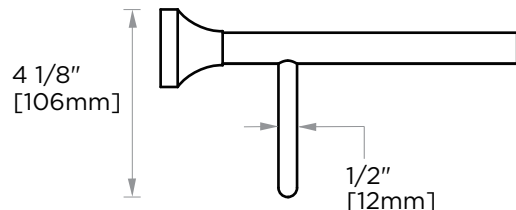

GLASGOW COLLECTION
TOWEL SHELF
W/TOWEL BAR
390442

PRODUCT NAME: TOWEL SHELF
W/TOWEL BAR

PRODUCT CODE: 390442

MATERIAL: All-brass construction

KEY FEATURES: Contemporary design.
With bell-shaped anchors
and tubular elements.

NOTE: Dimensions and specifications are subject to change without notice.