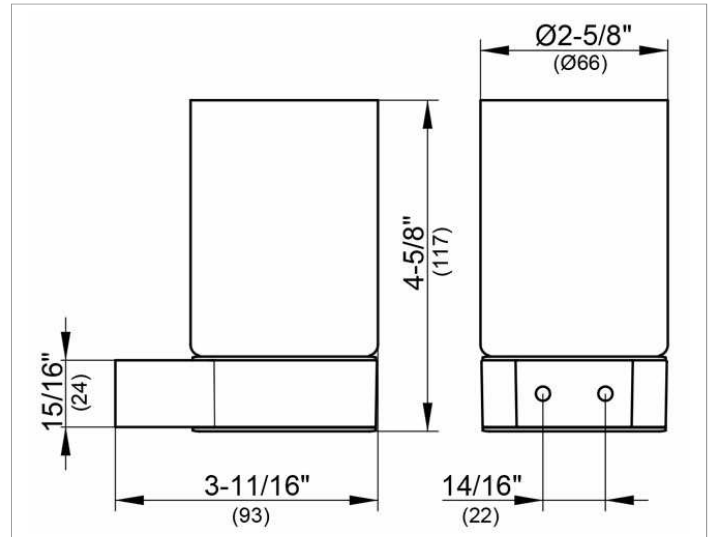

**Plan**  
**14950019000 Tumbler holder**

**PRODUCT**

**DRAWING**

**PRODUCT ATTRIBUTES**

complete with crystal glass tumbler

**SURFACE**

polished chrome

**SPECIFICATIONS**

KEUCO PLAN tumbler holder 14950019000  
 Chrome-plated tumbler holder in a stylish yet functional design  
 Complete with crystal glass tumbler (diameter 2-5/8"), easy to clean,  
 Width 2-5/8", height 4-5/8", projection 3-11/16"  
 The tumbler holder is fitted with 2 hidden fixing points  
 incl. corrosion-free mounting material