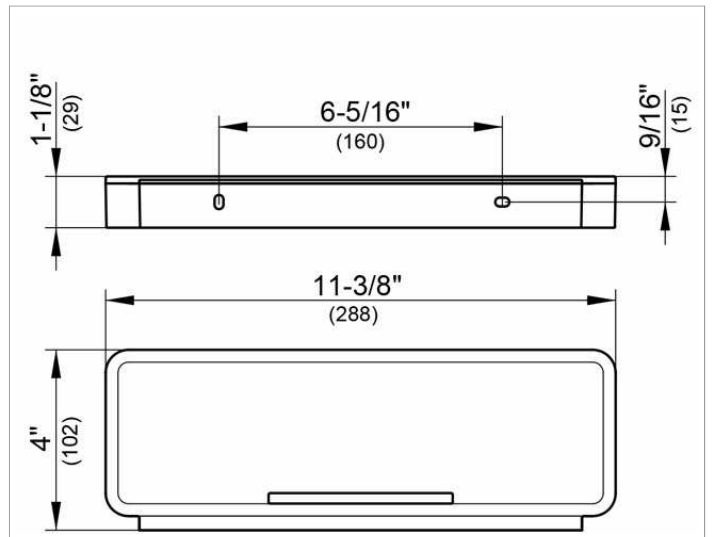

Plan
14959070051 Shower basket

PRODUCT

DRAWING

PRODUCT ATTRIBUTES

3 parts: metal bracket, detachable synthetic insert, soap resistant, shatterproof, UV-protected and integrated squeegee

SURFACE

stainless steel finish/white (RAL 9010)