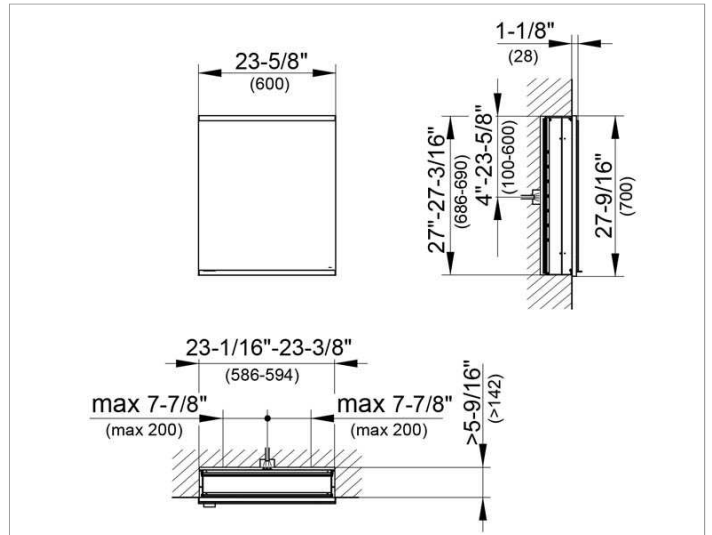

Royal Modular 2.0
800110060105000 Mirror cabinet

PRODUCT

DRAWING

EEK: A++, A+, A ,

SURFACE

silver anodized

DIMENSION

23,62 x 27,56 x 6,3 "