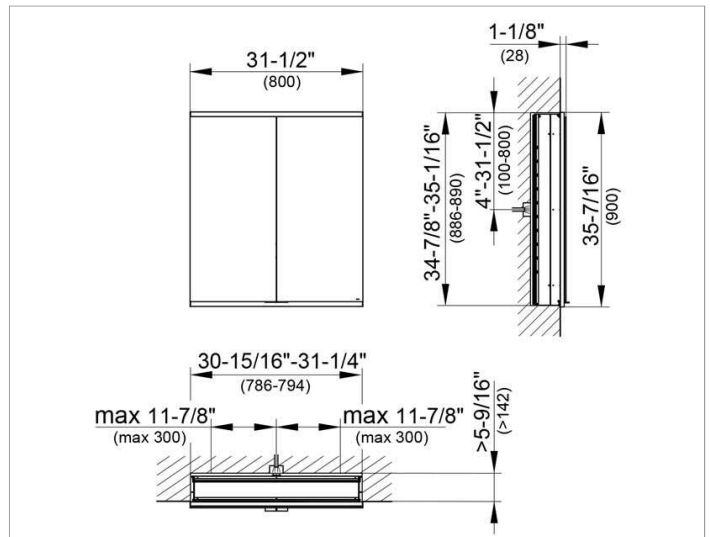

Royal Modular 2.0
800210081105300 Mirror cabinet

PRODUCT

DRAWING

EEK: A++, A+, A ,

SURFACE

silver anodized

DIMENSION

31,5 x 35,43 x 6,3 "