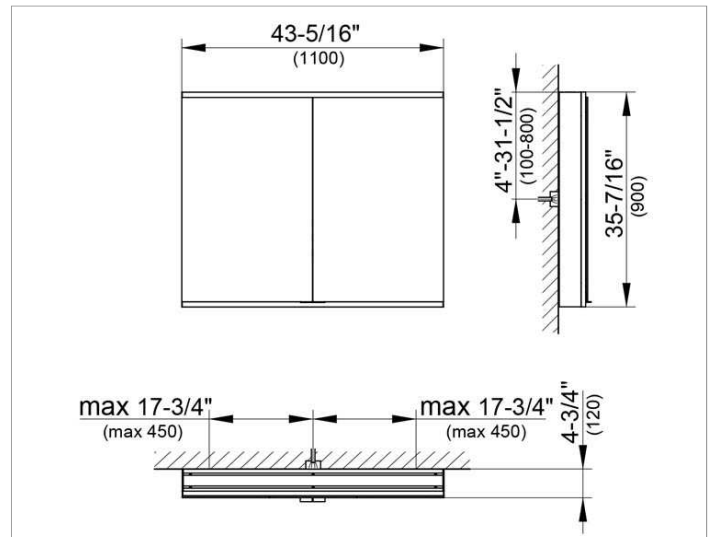

Royal Modular 2.0
800211111005000 Mirror cabinet

PRODUCT

DRAWING

EEK: A++, A+, A ,

SURFACE

silver anodized

DIMENSION

43,31 x 35,43 x 4,72 "