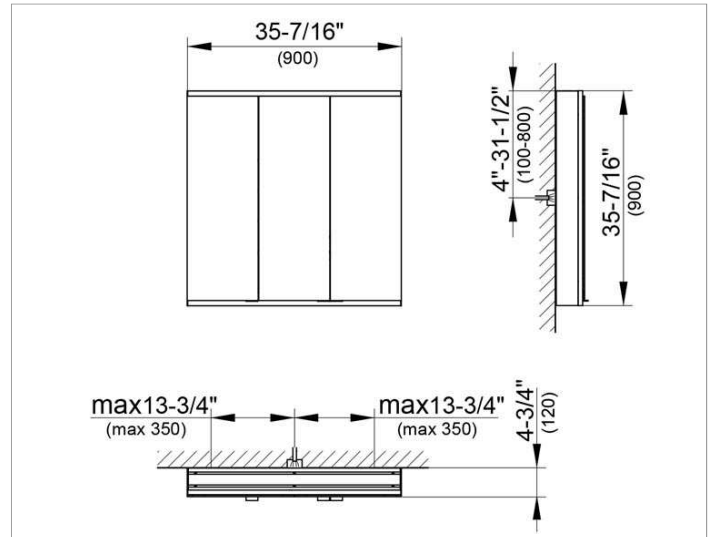

Royal Modular 2.0
800311091005000 Mirror cabinet

PRODUCT

DRAWING

EEK: A++, A+, A ,

SURFACE

silver anodized

DIMENSION

35,43 x 35,43 x 4,72 "