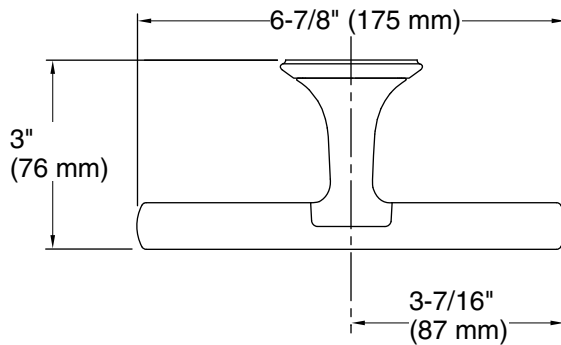

FEATURES

- Solid metal construction for durability and reliability
- Includes hex wrench for installation
- Complements the Script collection

SPECIFIED MODEL

Model	Description	Finishes		
P25013-00	Script Towel Ring	<input type="checkbox"/> CP Polished Chrome	<input type="checkbox"/> AD Nickel Silver	<input type="checkbox"/> BCH Blush Bronze