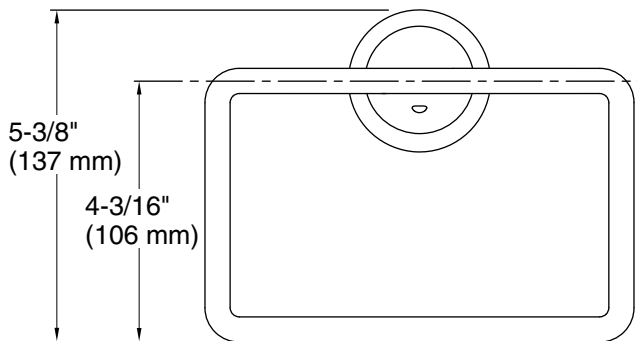

FEATURES

- Solid metal construction for durability and reliability
- Includes hex wrench for installation
- Complements the Script collection

SPECIFIED MODEL

Model	Description	Finishes		
P25013-00	Script Towel Ring	<input type="checkbox"/> CP Polished Chrome	<input type="checkbox"/> AD Nickel Silver	<input type="checkbox"/> BCH Blush Bronze