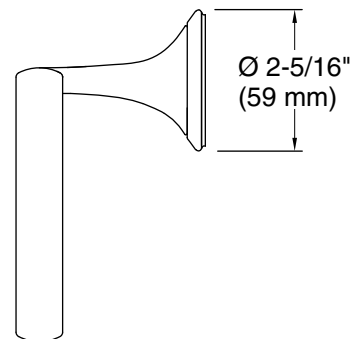

FEATURES

- Solid metal construction for durability and reliability
- Includes hex wrench for installation
- Complements the Script collection

SPECIFIED MODEL

Model	Description	Finishes		
P25013-00	Script Towel Ring	<input type="checkbox"/> CP Polished Chrome	<input type="checkbox"/> AD Nickel Silver	<input type="checkbox"/> BCH Blush Bronze