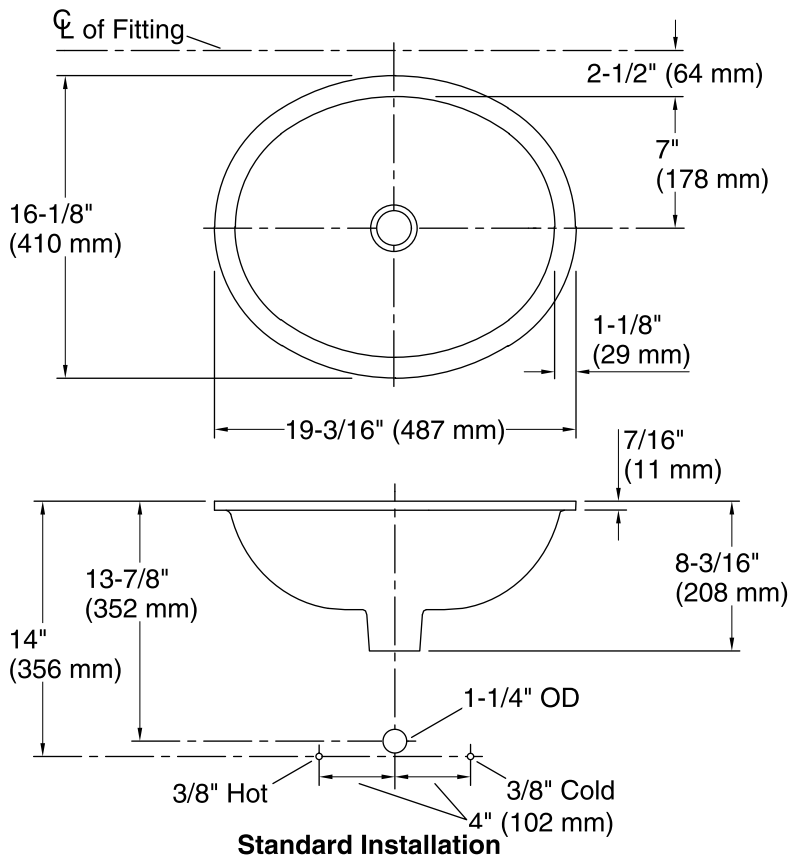

## Features

- Decorated with an intricate floral pattern on White background.
- Oval basin.
- No faucet holes; requires wall- or counter-mount faucet.
- Fits standard 14- x 17-inch countertop cutout.
- Coordinates with other products with the Botanical Study design.

### Technical Information

All product dimensions are nominal.

Bowl configuration:	Single
Installation:	Under-mount
Bowl area (Only):	Length: 17" (432 mm) Width: 14" (356 mm) Water depth: 6-3/8" (162 mm)
Drain hole:	1-3/4" (44 mm)
Template:	1151011-7, required, included