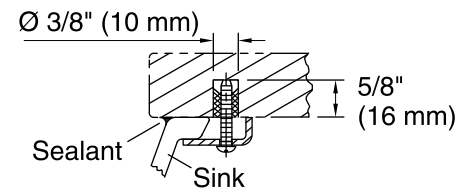

### Technical Information

All product dimensions are nominal.

Bowl configuration:	Single
Installation:	Under-mount
Bowl area (Only):	Length: 17" (432 mm) Width: 14" (356 mm) Water depth: 6-3/8" (162 mm)
Drain hole:	1-3/4" (44 mm)
Template:	1151011-7, required, included