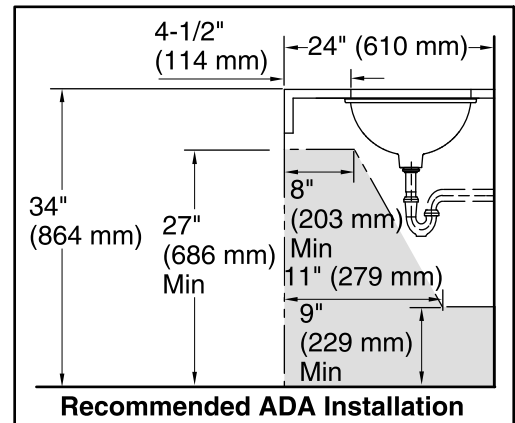

### Technical Information

All product dimensions are nominal.

Bowl configuration:	Single
Installation:	Under-mount
Bowl area (Only):	Length: 17" (432 mm) Width: 14" (356 mm) Water depth: 6-3/8" (162 mm)
Drain hole:	1-3/4" (44 mm)
Template:	1151011-7, required, included