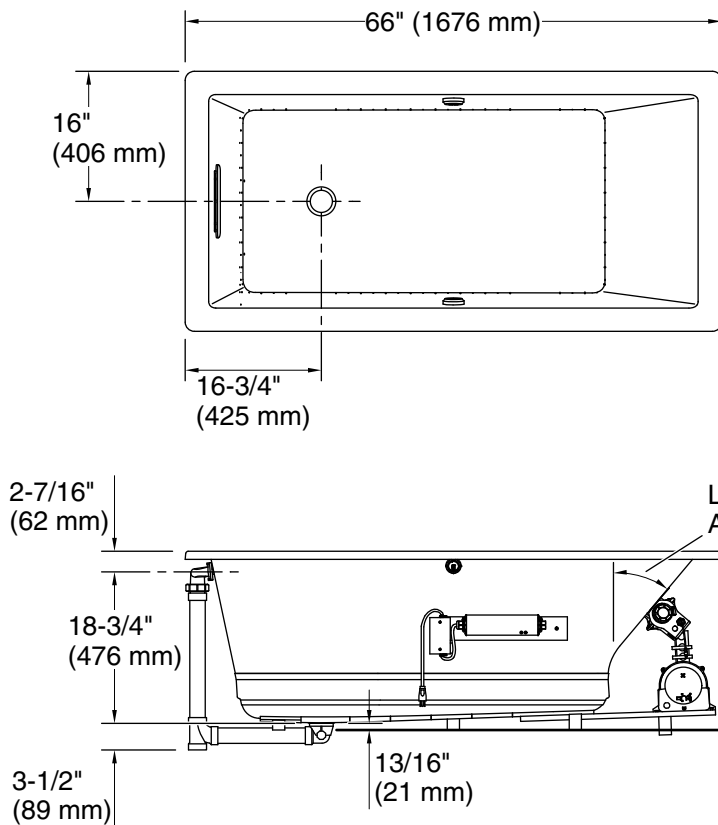

Underscore® Rectangle

66" x 32" Heated BubbleMassage™ air bath with Bask™

K-1822-GHW

No change in measurements if connected with drain illustrated. (K-7272)

Drop-in Rim Detail

Blower Motor Access
30" (762 mm) W x 15" (381 mm) H Min

Technical Information

All product dimensions are nominal.

Installation:	Drop-in, Undermount
Drain location:	End
Basin area, bottom:	44-1/2" x 22-5/16" (1130 mm x 567 mm)
Basin area, top:	59-5/8" x 25-1/2" (1514 mm x 648 mm)
Weight:	119 lbs (54 kg)
Minimum floor load:	50 lbs/ft ² (244.1 kg/m ²)
Water depth:	18" (457 mm)
Water capacity:	85.8 gal (324.8 L)
Cutout:	Drop-in, 64-1/2" x 30-1/2" (1638 mm x 775 mm)
Electrical component rating:	Blower: 120 V, 10 A, 60 Hz Heated Surface: 120 V, 0.5 A, 60 Hz, 65