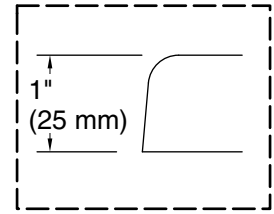

Underscore® Rectangle

66" x 32" Heated BubbleMassage™ air bath with Bask™

K-1822-GHW

No change in measurements if connected with drain illustrated. (K-7272)

Drop-in Rim Detail

Blower Motor Access
30" (762 mm) W x 15" (381 mm) H Min