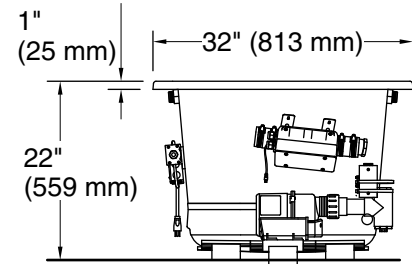

Underscore® Rectangle

66" x 32" Heated BubbleMassage™ air bath with Bask™

K-1822-GHW

No change in measurements if connected with drain illustrated. (K-7272)

Drop-in Rim Detail

Blower Motor Access
30" (762 mm) W x 15" (381 mm) H Min

Technical Information

All product dimensions are nominal.

Installation:	Drop-in, Undermount
Drain location:	End
Basin area, bottom:	44-1/2" x 22-5/16" (1130 mm x 567 mm)
Basin area, top:	59-5/8" x 25-1/2" (1514 mm x 648 mm)
Weight:	119 lbs (54 kg)
Minimum floor load:	50 lbs/ft ² (244.1 kg/m ²)
Water depth:	18" (457 mm)
Water capacity:	85.8 gal (324.8 L)
Cutout:	Drop-in, 64-1/2" x 30-1/2" (1638 mm x 775 mm)
Electrical component rating:	Blower: 120 V, 10 A, 60 Hz Heated Surface: 120 V, 0.5 A, 60 Hz, 65