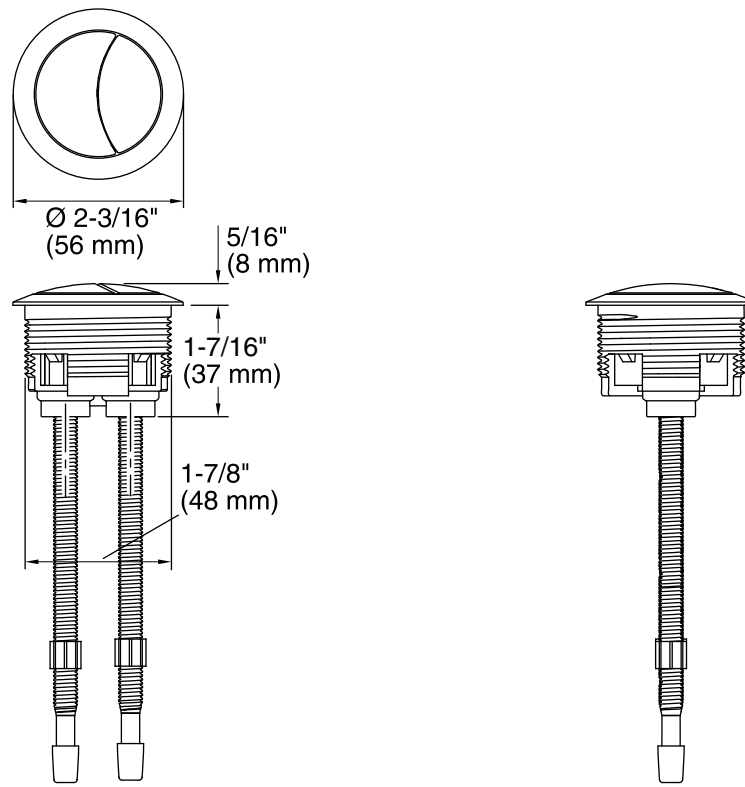

Features

- Water-saving dual-flush actuator offers two flushing options.
- Large top-mount buttons provide an ergonomic experience.
- Spring-loaded buttons facilitate a smooth actuation.
- KOHLER finishes resist corrosion and tarnish.
- For use with the K-3753 Persuade Circ and K-3723 Persuade Curv toilets.

Technical Information

All product dimensions are nominal.

Material: Plastic

Notes

Install this product according to the installation guide.