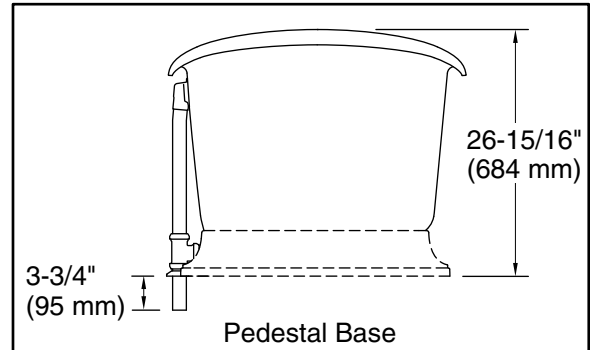

Technical Information

All product dimensions are nominal.

Installation:	Freestanding
Drain location:	Center rear
Basin area, bottom:	48-15/16" x 24-3/4" (1243 mm x 629 mm)
Basin area, top:	58-11/16" x 27-13/16" (1491 mm x 706 mm)
Weight:	396.2 lbs (179.7 kg)
Minimum floor load:	90 lbs/ft² (439.4 kg/m²)
Water depth:	14-3/8" (366 mm)
Water capacity:	90 gal (340.7 L)
Template:	1344921-7, not required, not included

Notes

Measure your actual product for rough-in details. Install this product according to the installation instructions. The hot water supply should be 70% of the capacity of the bath or greater. Installations will vary.