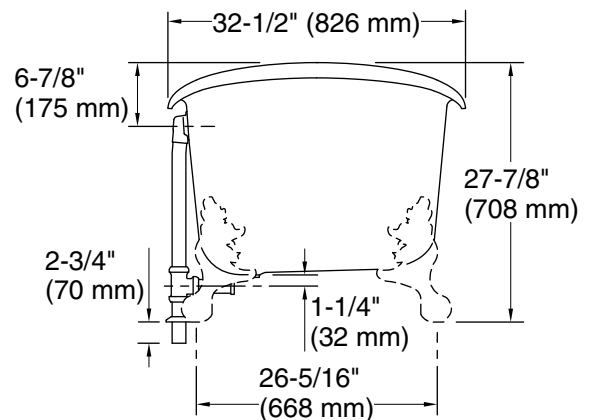

Technical Information

All product dimensions are nominal.

Installation:	Freestanding
Drain location:	Center rear
Basin area, bottom:	48-15/16" x 24-3/4" (1243 mm x 629 mm)
Basin area, top:	58-11/16" x 27-13/16" (1491 mm x 706 mm)
Weight:	396.2 lbs (179.7 kg)
Minimum floor load:	90 lbs/ft² (439.4 kg/m²)
Water depth:	14-3/8" (366 mm)
Water capacity:	90 gal (340.7 L)
Template:	1344921-7, not required, not included

Notes

Measure your actual product for rough-in details. Install this product according to the installation instructions. The hot water supply should be 70% of the capacity of the bath or greater. Installations will vary.