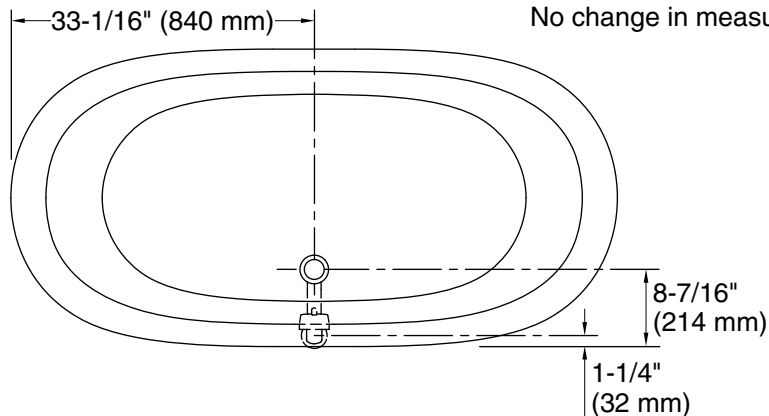

Technical Information

All product dimensions are nominal.

Installation:	Freestanding
Drain location:	Center rear
Basin area, bottom:	48-15/16" x 24-3/4" (1243 mm x 629 mm)
Basin area, top:	58-11/16" x 27-13/16" (1491 mm x 706 mm)
Weight:	396.2 lbs (179.7 kg)
Minimum floor load:	90 lbs/ft² (439.4 kg/m²)
Water depth:	14-3/8" (366 mm)
Water capacity:	90 gal (340.7 L)
Template:	1344921-7, not required, not included

Notes

Measure your actual product for rough-in details. Install this product according to the installation instructions. The hot water supply should be 70% of the capacity of the bath or greater. Installations will vary.