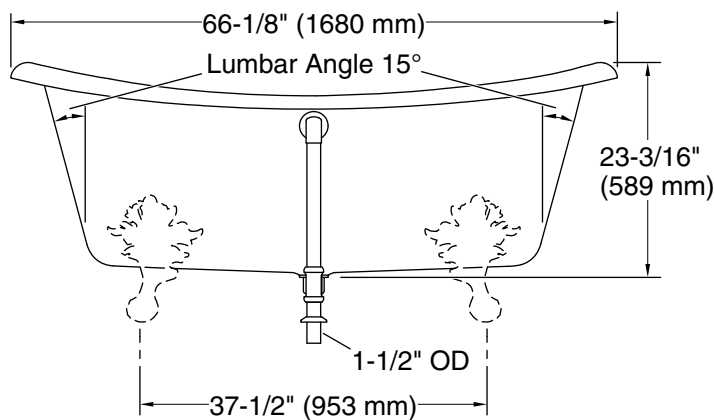

Technical Information

All product dimensions are nominal.

Installation:	Freestanding
Drain location:	Center rear
Basin area, bottom:	48-15/16" x 24-3/4" (1243 mm x 629 mm)
Basin area, top:	58-11/16" x 27-13/16" (1491 mm x 706 mm)
Weight:	396.2 lbs (179.7 kg)
Minimum floor load:	90 lbs/ft² (439.4 kg/m²)
Water depth:	14-3/8" (366 mm)
Water capacity:	90 gal (340.7 L)
Template:	1344921-7, not required, not included

Notes

Measure your actual product for rough-in details. Install this product according to the installation instructions. The hot water supply should be 70% of the capacity of the bath or greater. Installations will vary.