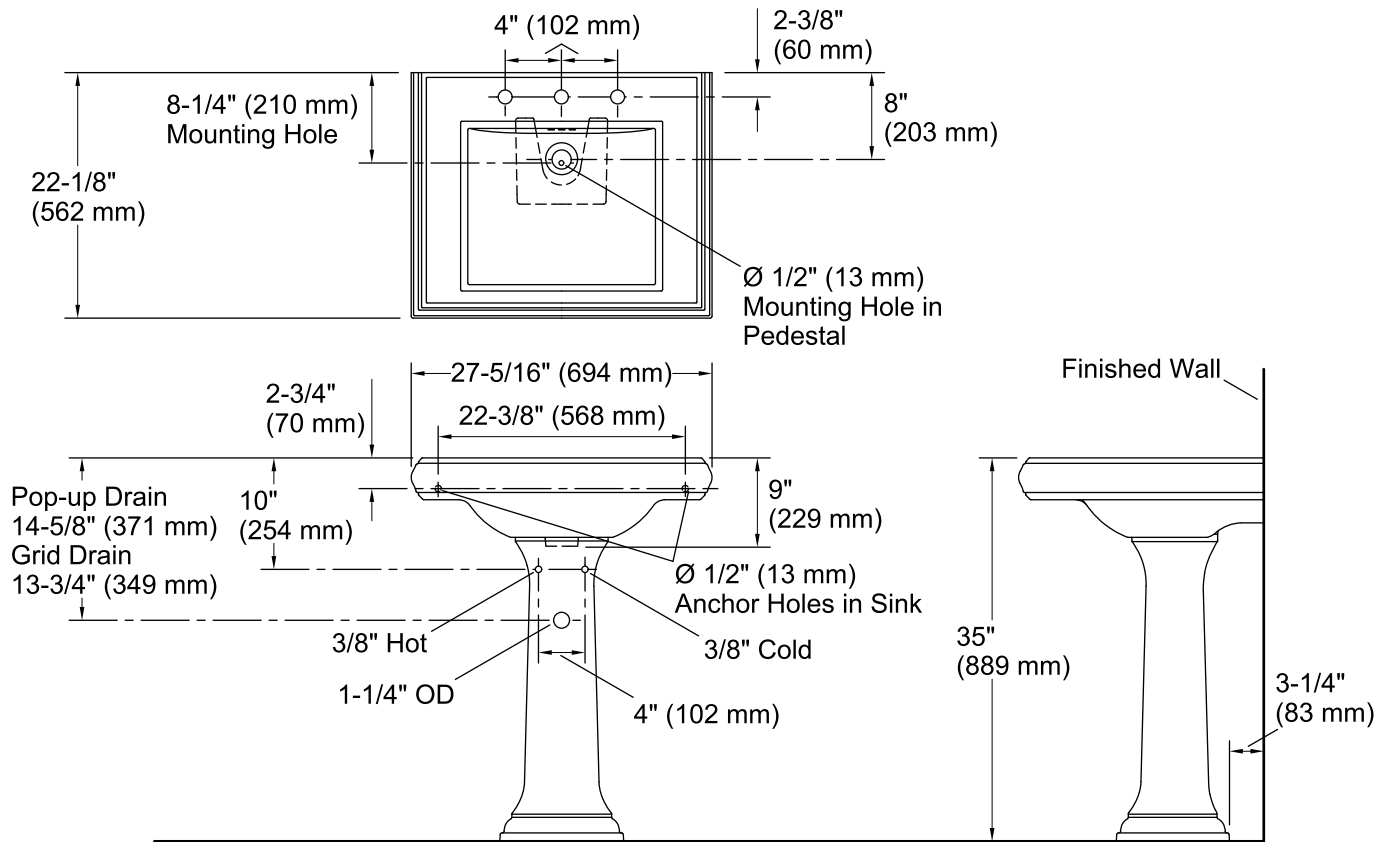

**Memoirs® Classic**  
 Pedestal Bathroom Sink  
**K-2258-8**

**Features**

- 8-inch center faucet holes.
- Refined rectangular basin.
- Overflow drain.
- Combination consists of the K-2259-8 basin and the K-2267 pedestal.
- Coordinates with other products in the Memoirs collection.

**Material**

- Fireclay

**Installation**

- Pedestal

**Recommended Products/Accessories**

- K-7605-P Angle Supply with Stop (pair)
- K-8998 P-Trap

**Optional Products/Accessories**

- 1041816 Hardware kit, Hollow Wall

**Included Components**

Product consists of:

- K-2259-4 Pedestal/Console Table Bathroom Sink
- K-2267 Bathroom Sink Pedestal

Additional Components:

- Accessory pack
- rubber pads

**Codes/Standards**

ASME A112.19.2/CSA B45.1

### Technical Information

All product dimensions are nominal.

Bowl configuration:	Single
Installation:	Pedestal
Bowl area (Only):	Length: 18" (457 mm) Width: 15" (381 mm) Water depth: 5-1/4" (133 mm)
Number of deck holes:	3
Faucet hole spacing:	8" (203 mm)
Faucet hole(s):	1-1/4" (32 mm)
Drain hole:	1-3/4" (44 mm)