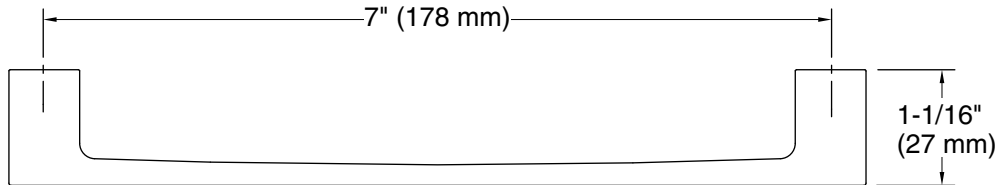

## Technical Information

All product dimensions are nominal.

Installation Type: Cabinet mount

Material: Zinc