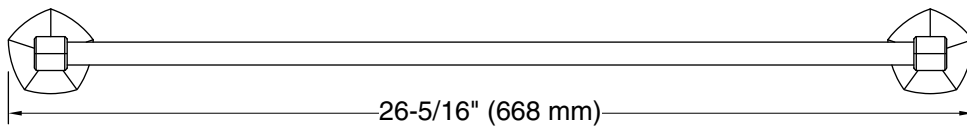

KOHLER®

Occasion™
24" towel bar
K-27061

Technical Information

All product dimensions are nominal.

Material: Zinc

1-800-4KOHLER (1-800-456-4537)

Kohler Co. reserves the right to make revisions without notice to product specifications.