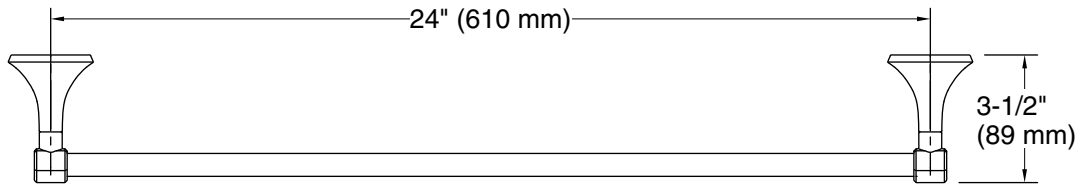

KOHLER®

Occasion™
24" towel bar
K-27061

Technical Information

All product dimensions are nominal.

Material: Zinc

1-800-4KOHLER (1-800-456-4537)

Kohler Co. reserves the right to make revisions without notice to product specifications.