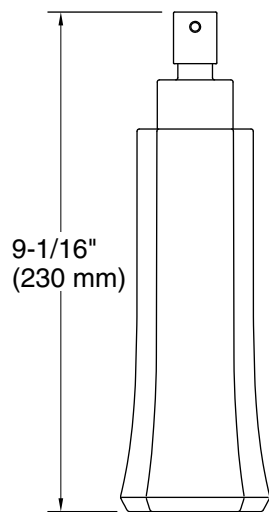

Color	Code	Description
	CP	Polished Chrome
	SN	Vibrant® Polished Nickel
	BN	Vibrant® Brushed Nickel
	BL	Matte Black
	2MB	Vibrant® Brushed Moderne Brass

Technical Information

All product dimensions are nominal.