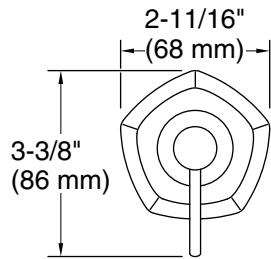

Color	Code	Description
	CP	Polished Chrome
	SN	Vibrant® Polished Nickel
	BN	Vibrant® Brushed Nickel
	BL	Matte Black
	2MB	Vibrant® Brushed Moderne Brass

Technical Information

All product dimensions are nominal.