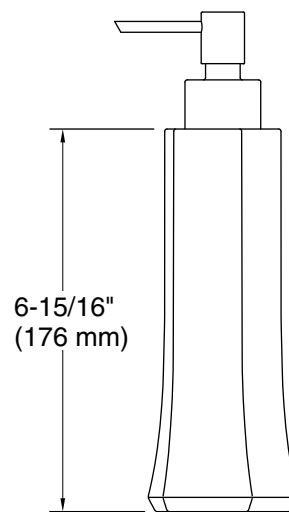

Color	Code	Description
	CP	Polished Chrome
	SN	Vibrant® Polished Nickel
	BN	Vibrant® Brushed Nickel
	BL	Matte Black
	2MB	Vibrant® Brushed Moderne Brass

Technical Information

All product dimensions are nominal.