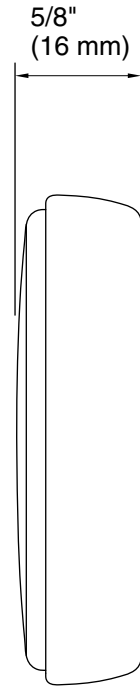

Features

- Body scrubber with natural stone surface delicately exfoliates to remove dead skin from feet
- Replacement body scrubber for K-28683 SpaViva™ cleansing device (sold separately)

Material

- Premium material construction for durability and reliability

| | | |
|---|---|--------------|
|  | 0 | White |
|  | 7 | Black Black™ |

Technical Information

All product dimensions are nominal.

Material: Plastic

Notes

Install this product according to the installation guide.